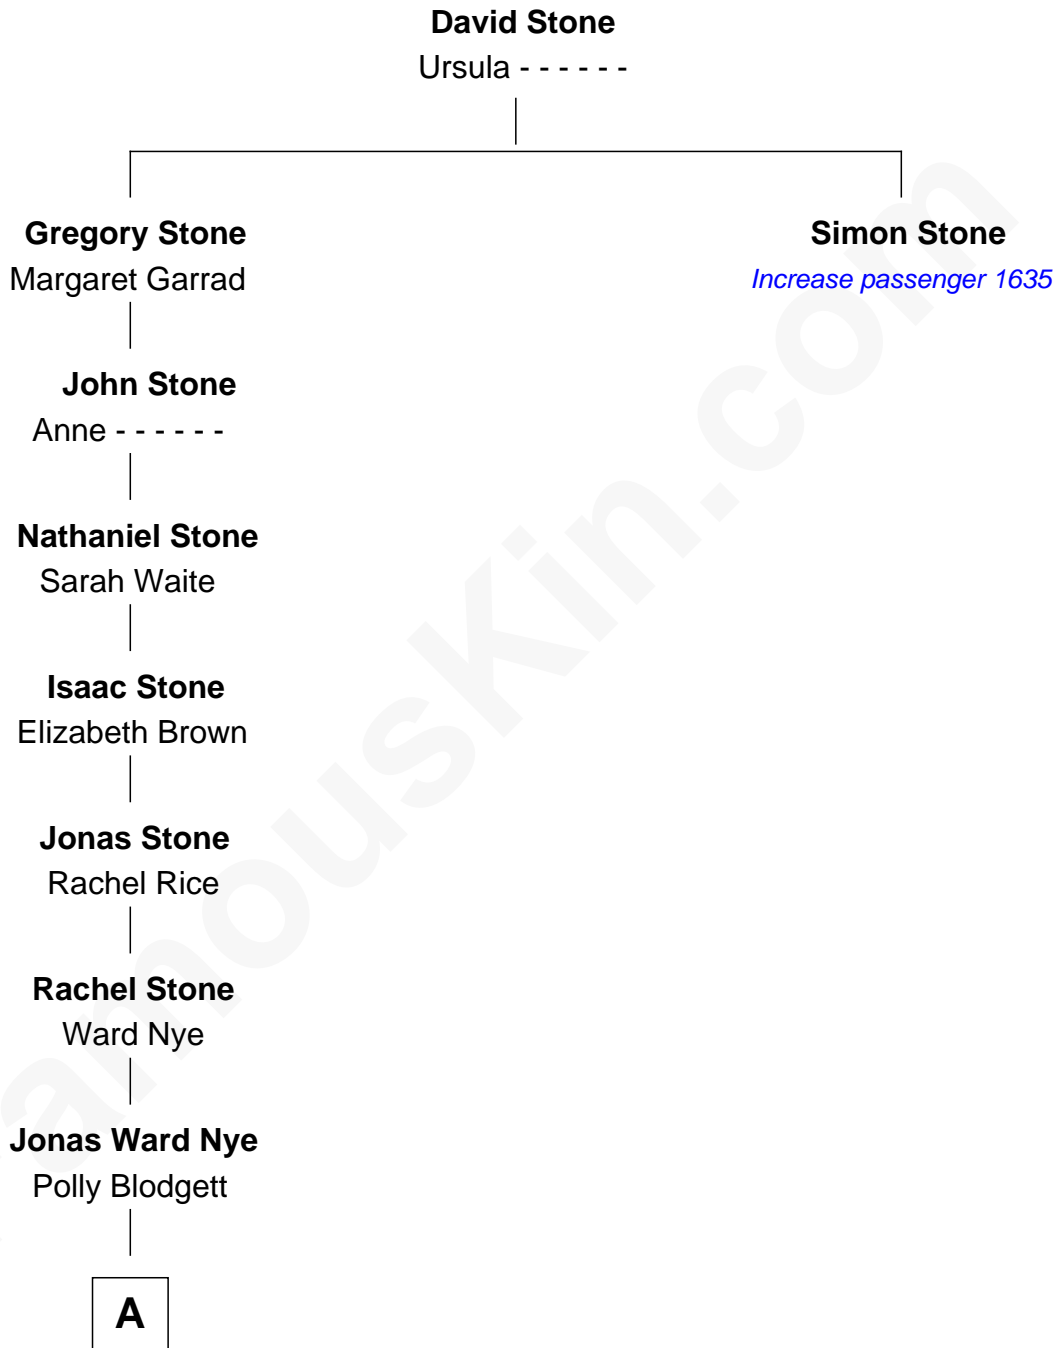

# FamousKin.com Relationship Chart of

**Bill Nye**

*TV's The Science Guy*

8th great-grandnephew of

**Simon Stone**

*(c1585/6 - 1665) Increase passenger 1635*

**A**

—  
**Luther Blodgett Nye**

Helen Sophia Puffer

—  
**Luther Bertram Nye**

Minnie Wheatley Farr

—  
**Edwin Darby Nye**

Dr. Jacqueline Blanche Jenkins

—  
**Bill Nye**

*TV's The Science Guy*

FamousKin.com