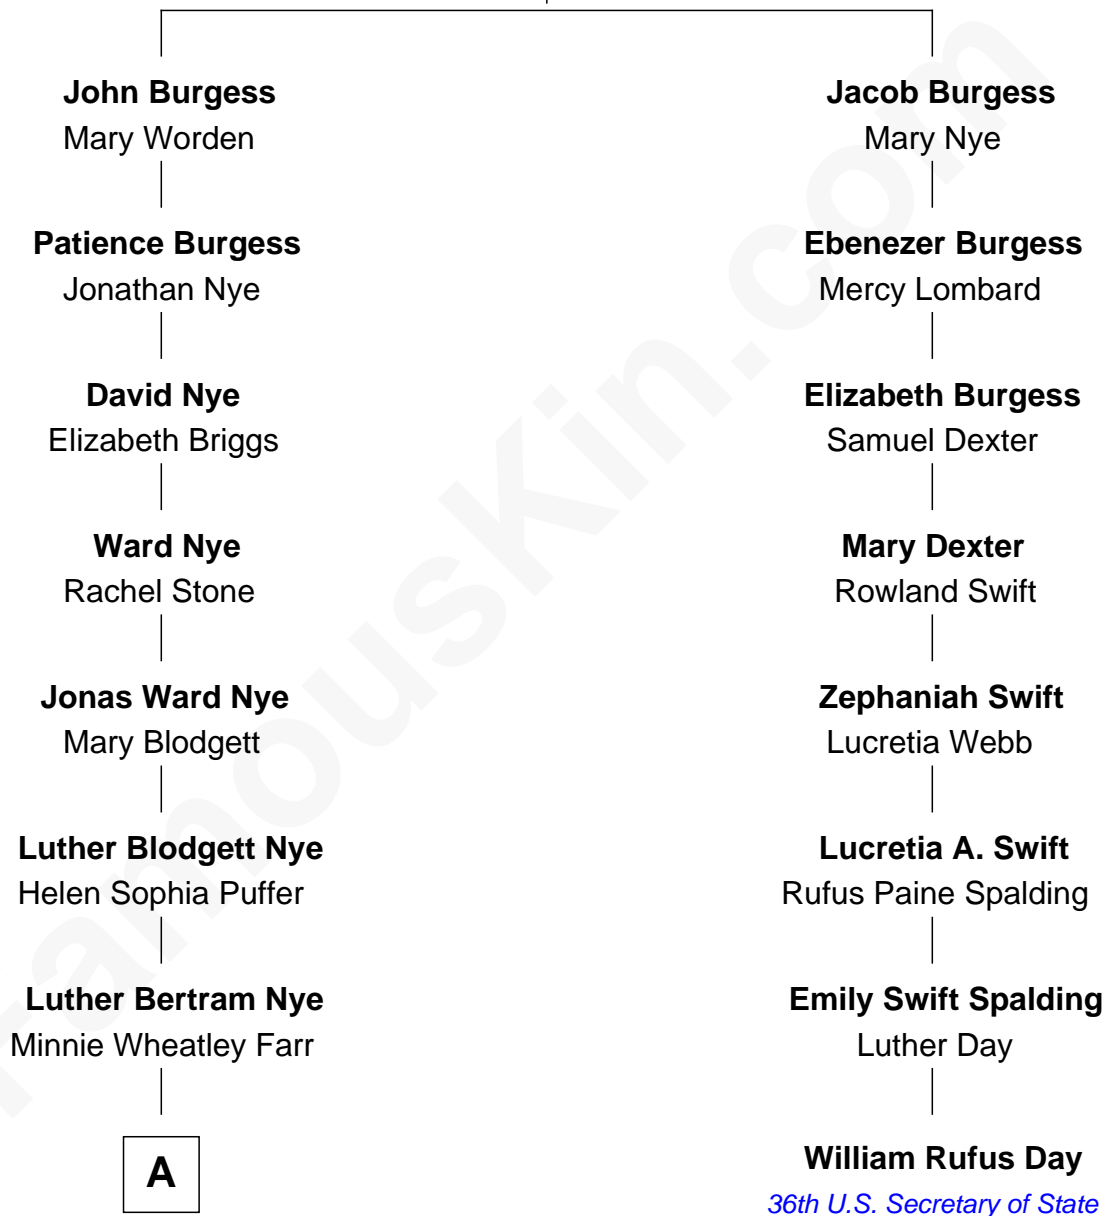

FamousKin.com Relationship Chart of

Bill Nye

TV's The Science Guy

7th cousin 1 time removed of

William Rufus Day

36th U.S. Secretary of State

Thomas Burgess

Dorothy - - - - -

A

—
Edwin Darby Nye
Dr. Jacqueline Blanche Jenkins

—
Bill Nye
TV's The Science Guy

FamousKin.com