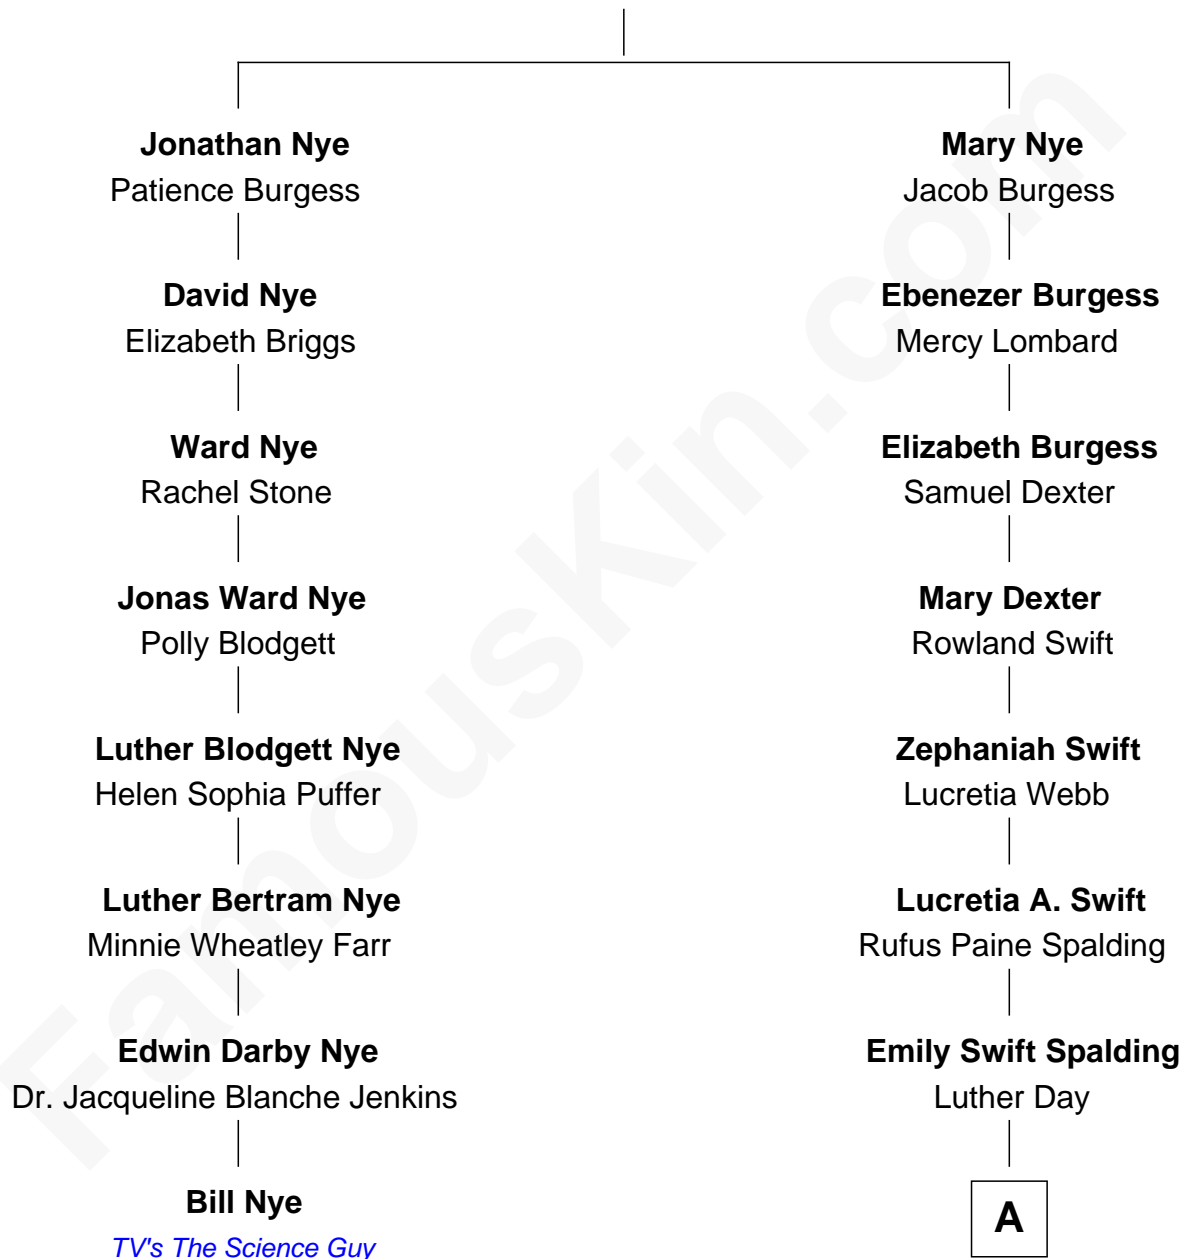

# FamousKin.com Relationship Chart of

**Bill Nye**

*TV's The Science Guy*

7th cousin 4 times removed of

**Anna Gunn**

*TV and Movie Actress*

**Benjamin Nye**  
Katherine Tupper

**A**

William Rufus Day  
Mary Elizabeth Schaefer

Luther N. Day  
Ida McKinley Barber

Ida McKinley Day  
Clemens Earl Gunn

Clemens Earl Gunn  
Sharon Anna Kathryn Peters

**Anna Gunn**  
*TV and Movie Actress*