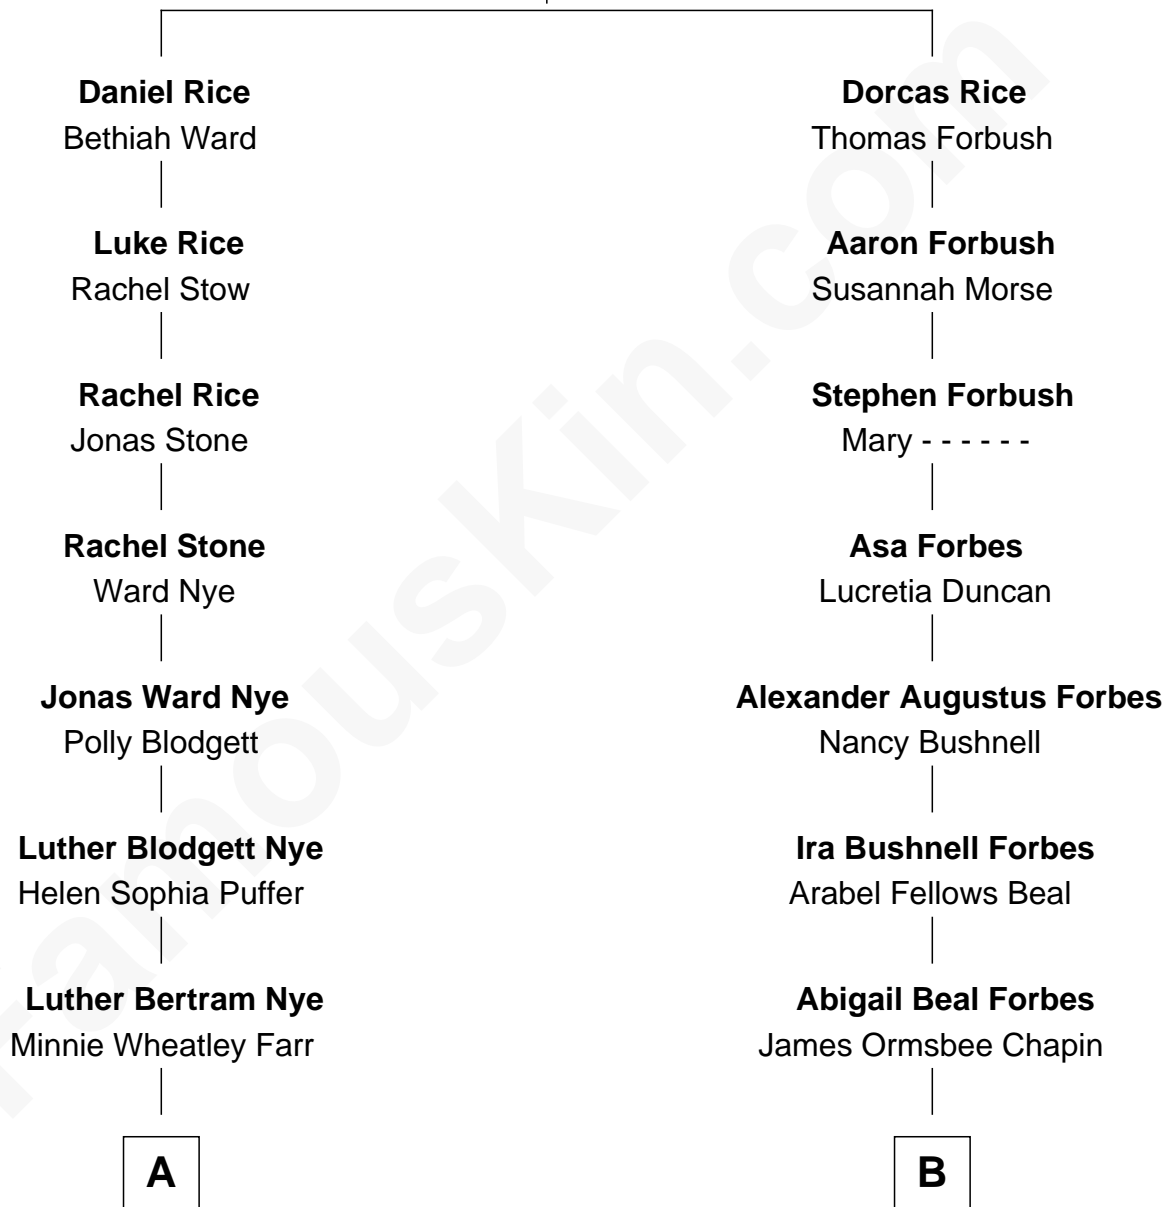

# FamousKin.com Relationship Chart of

**Bill Nye**

*TV's The Science Guy*

8th cousin of

**Harry Chapin**

*Singer and Songwriter*

**Edward Rice**

Agnes Bent

**A**

**Edwin Darby Nye**  
Dr. Jacqueline Blanche Jenkins

**Bill Nye**  
*TV's The Science Guy*

**B**

**James Forbes Chapin**  
Jeanne Elspeth Burke

**Harry Chapin**  
*Singer and Songwriter*

FamousKin.com