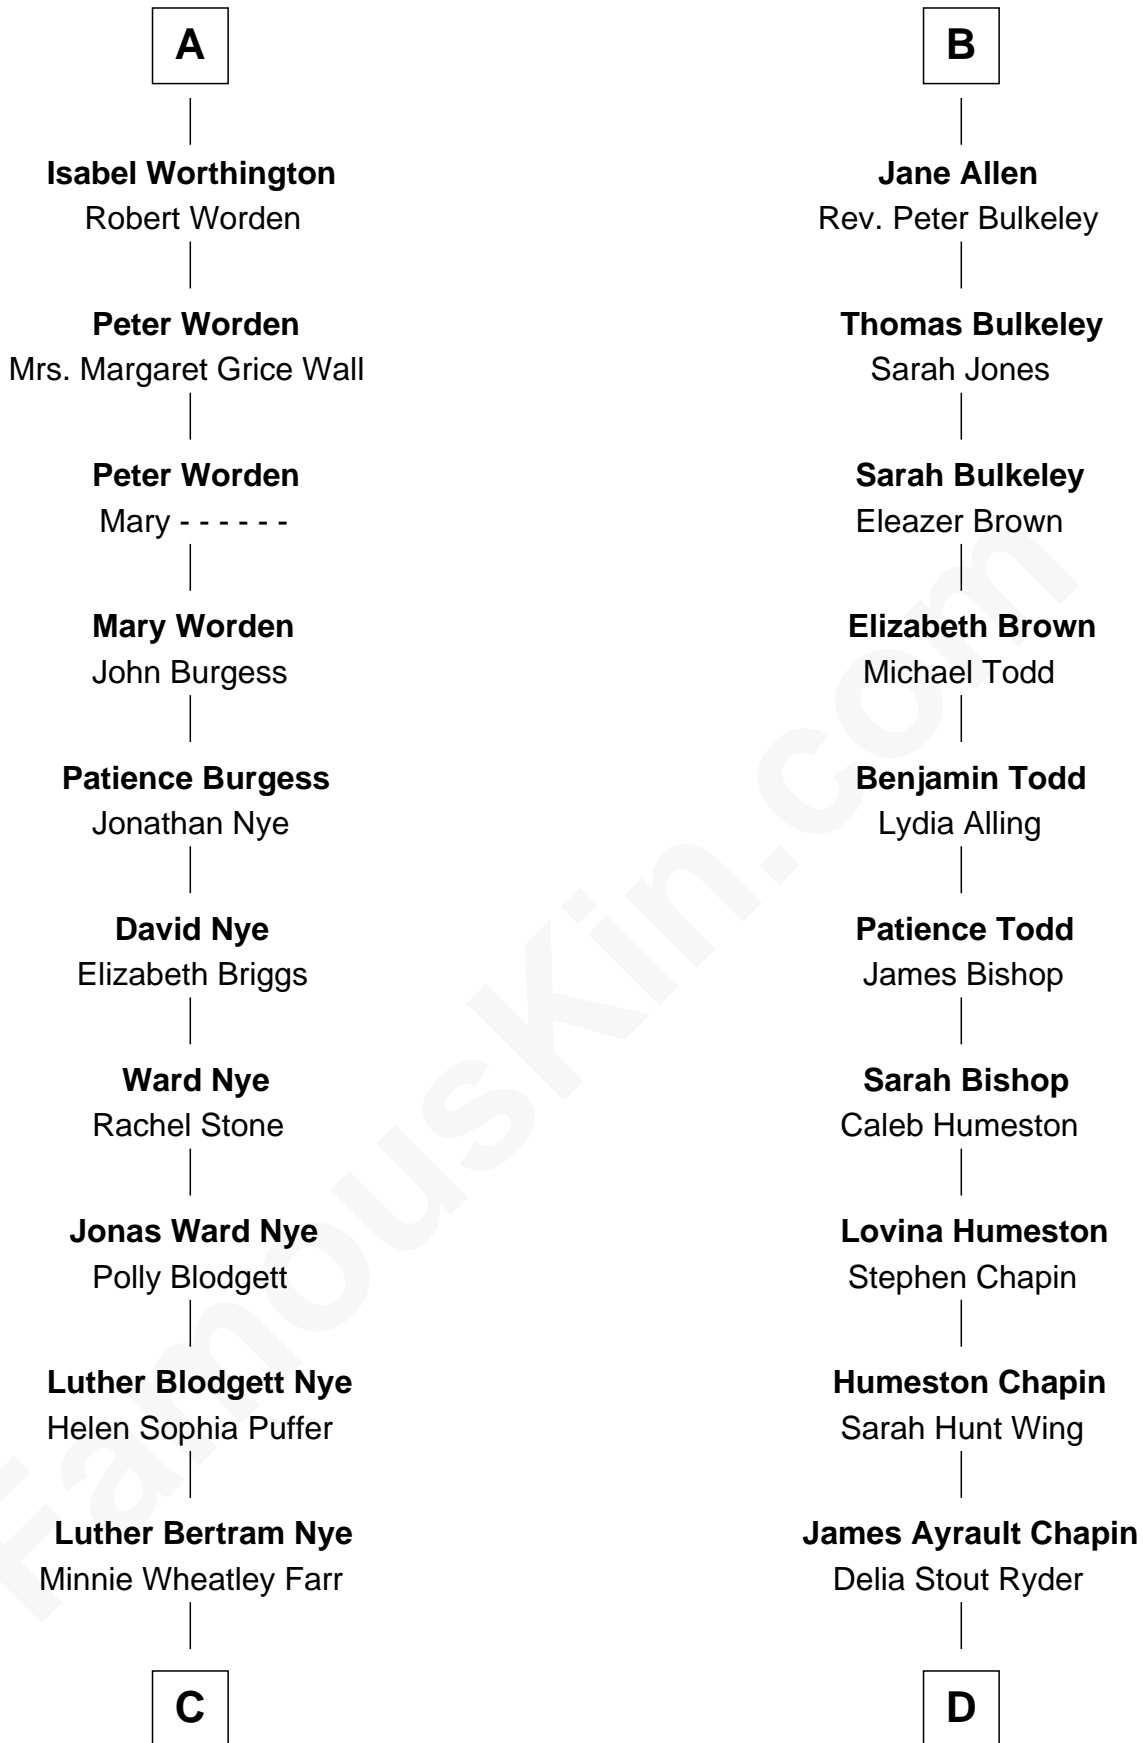

FamousKin.com Relationship Chart of

Bill Nye

TV's The Science Guy

18th cousin 1 time removed of

Harry Chapin

Singer and Songwriter

C

Edwin Darby Nye
Dr. Jacqueline Blanche Jenkins

Bill Nye
TV's The Science Guy

D

James Ormsbee Chapin
Abigail Beal Forbes

James Forbes Chapin
Jeanne Elspeth Burke

Harry Chapin
Singer and Songwriter

FamousKin.com