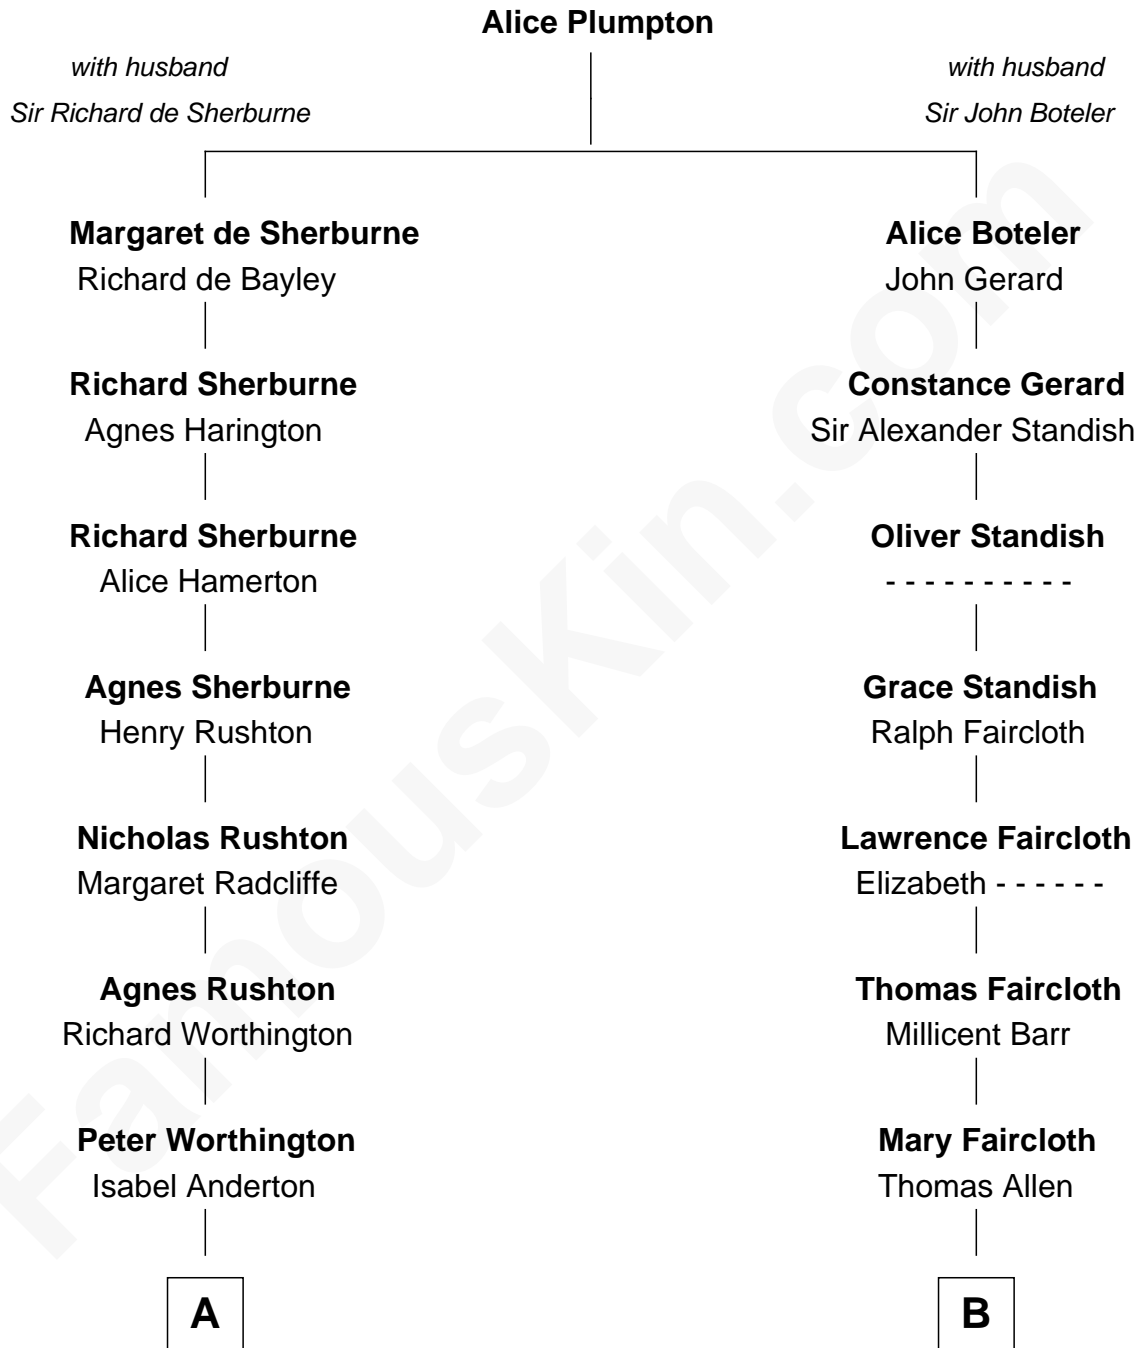

FamousKin.com Relationship Chart of

Bill Nye

TV's The Science Guy

18th cousin 1 time removed of

Harry Chapin

Singer and Songwriter

C

Edwin Darby Nye
Dr. Jacqueline Blanche Jenkins

Bill Nye
TV's The Science Guy

D

James Ormsbee Chapin
Abigail Beal Forbes

James Forbes Chapin
Jeanne Elspeth Burke

Harry Chapin
Singer and Songwriter

FamousKin.com