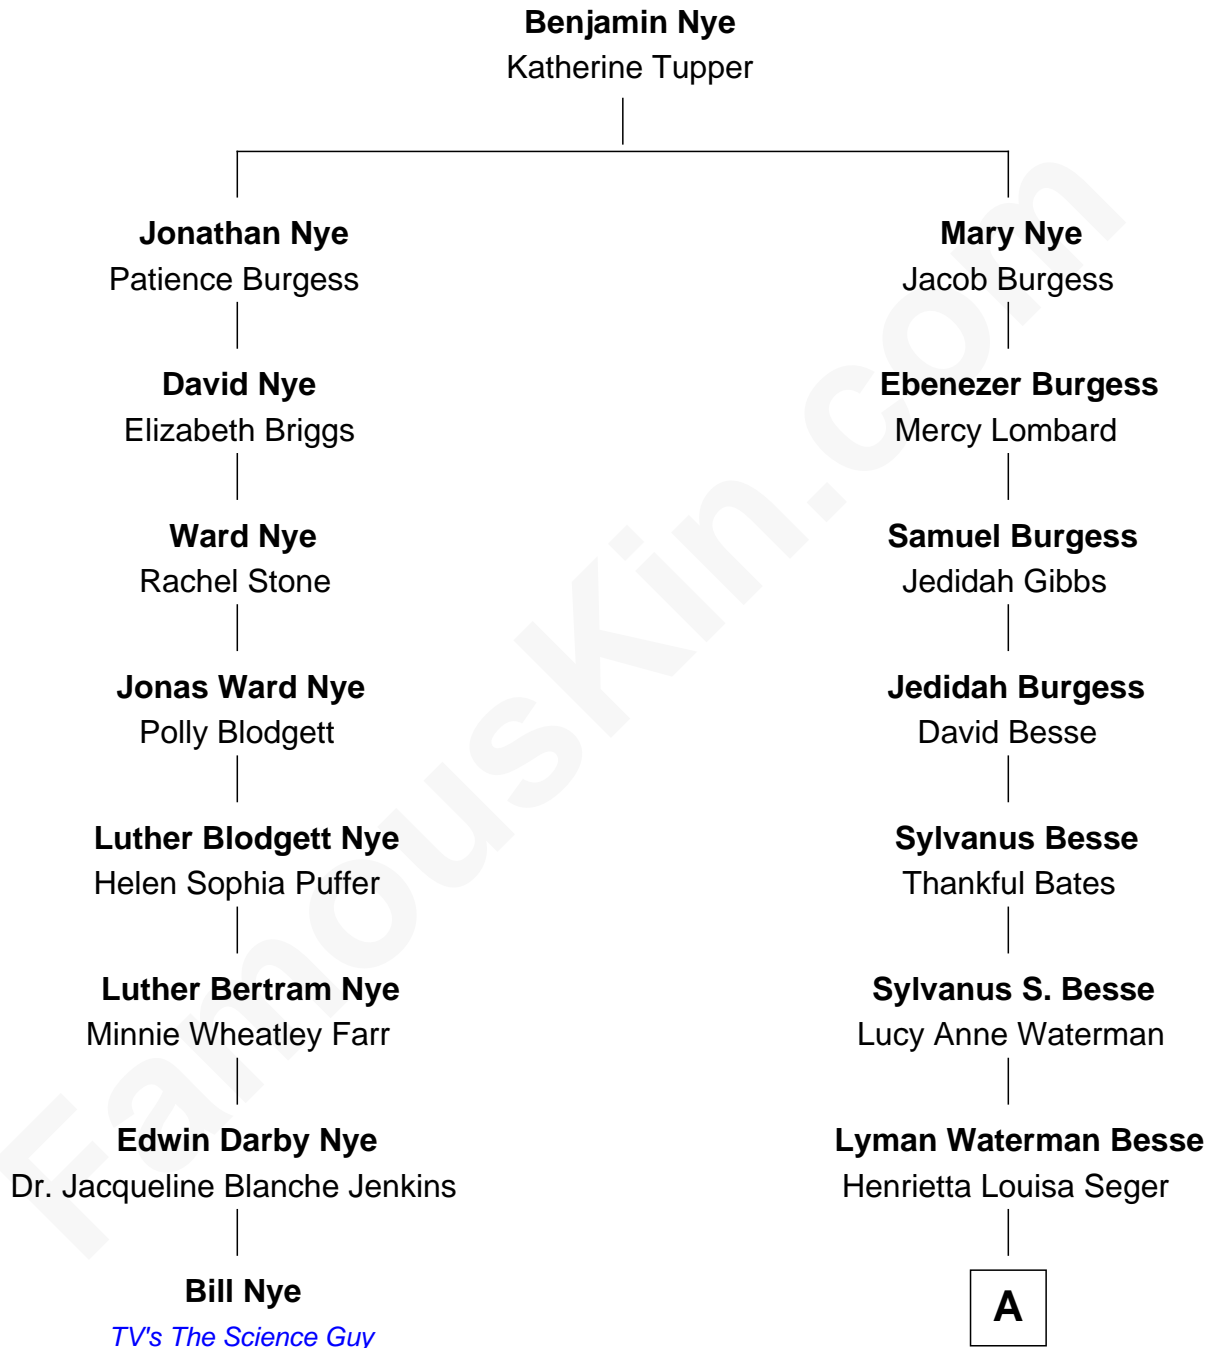

FamousKin.com Relationship Chart of

Bill Nye

TV's The Science Guy

7th cousin 3 times removed of

Jordana Brewster

TV and Movie Actress

A

Florence Foster Besse

Kingman Brewster

Kingman Brewster

Mary Louise Phillips

Alden Brewster

Maria João Leão de Sousa

Jordana Brewster

TV and Movie Actress