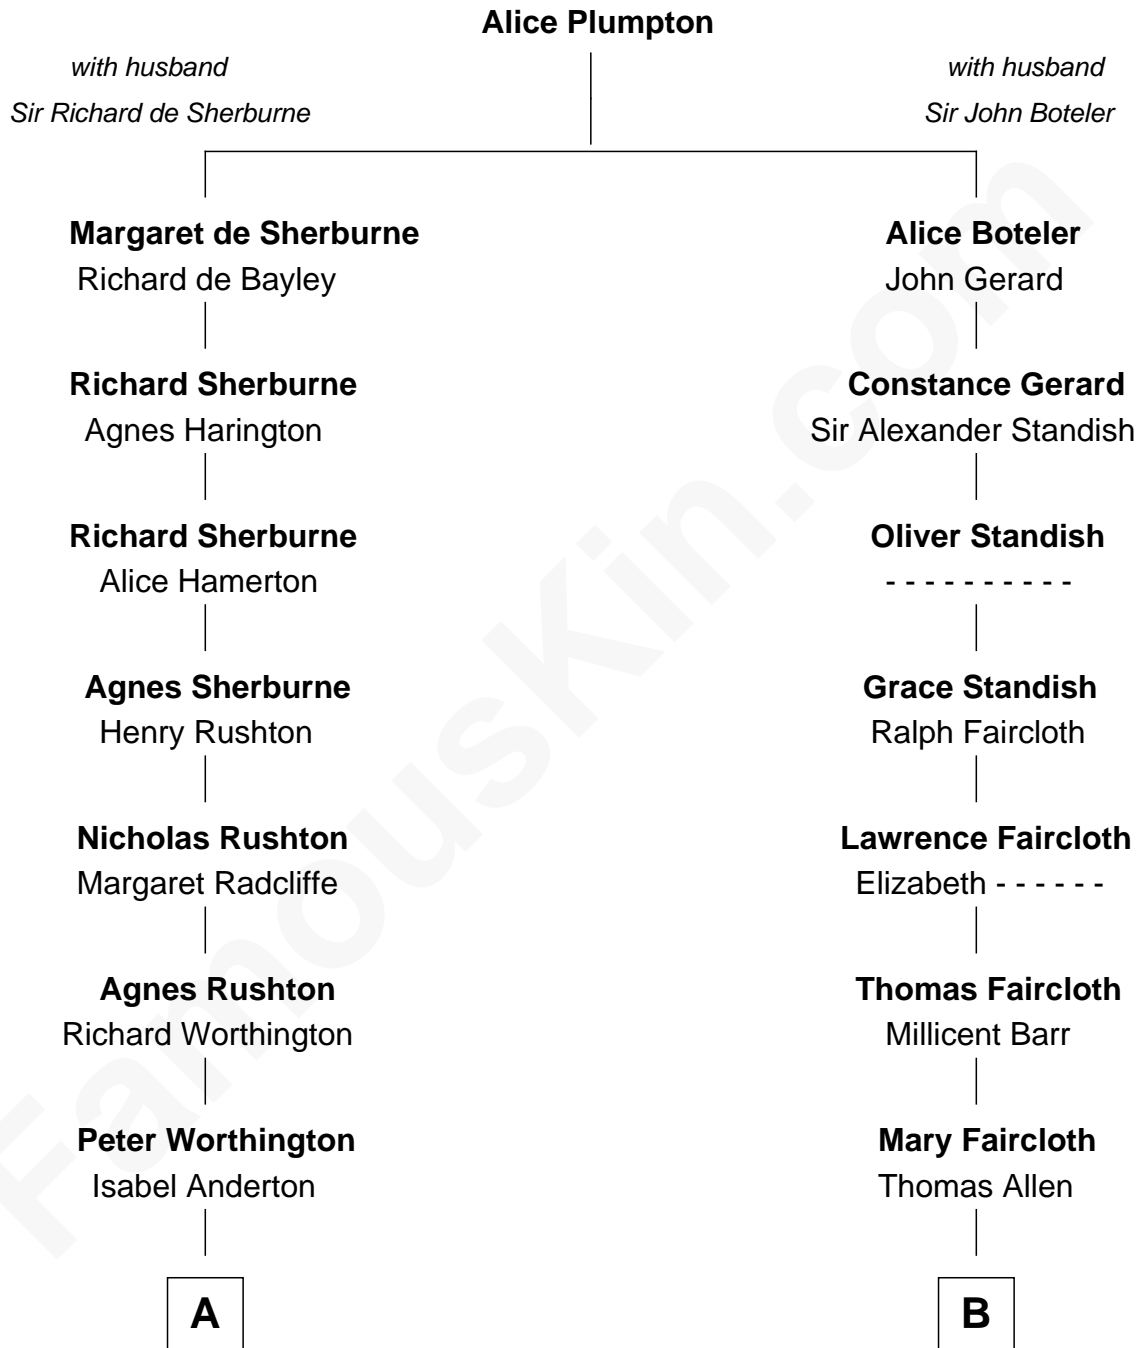

FamousKin.com Relationship Chart of

Bill Nye

TV's The Science Guy

18th cousin 2 times removed of

Mizuo Peck

TV and Movie Actress

C

Edwin Darby Nye
Dr. Jacqueline Blanche Jenkins

Bill Nye
TV's The Science Guy

D

George Leete Peck
Katharine May Tolles

Laurence Tolles Peck
Barbara Field

George Leete Peck
Sanae Mizusawa

Mizuo Peck
TV and Movie Actress