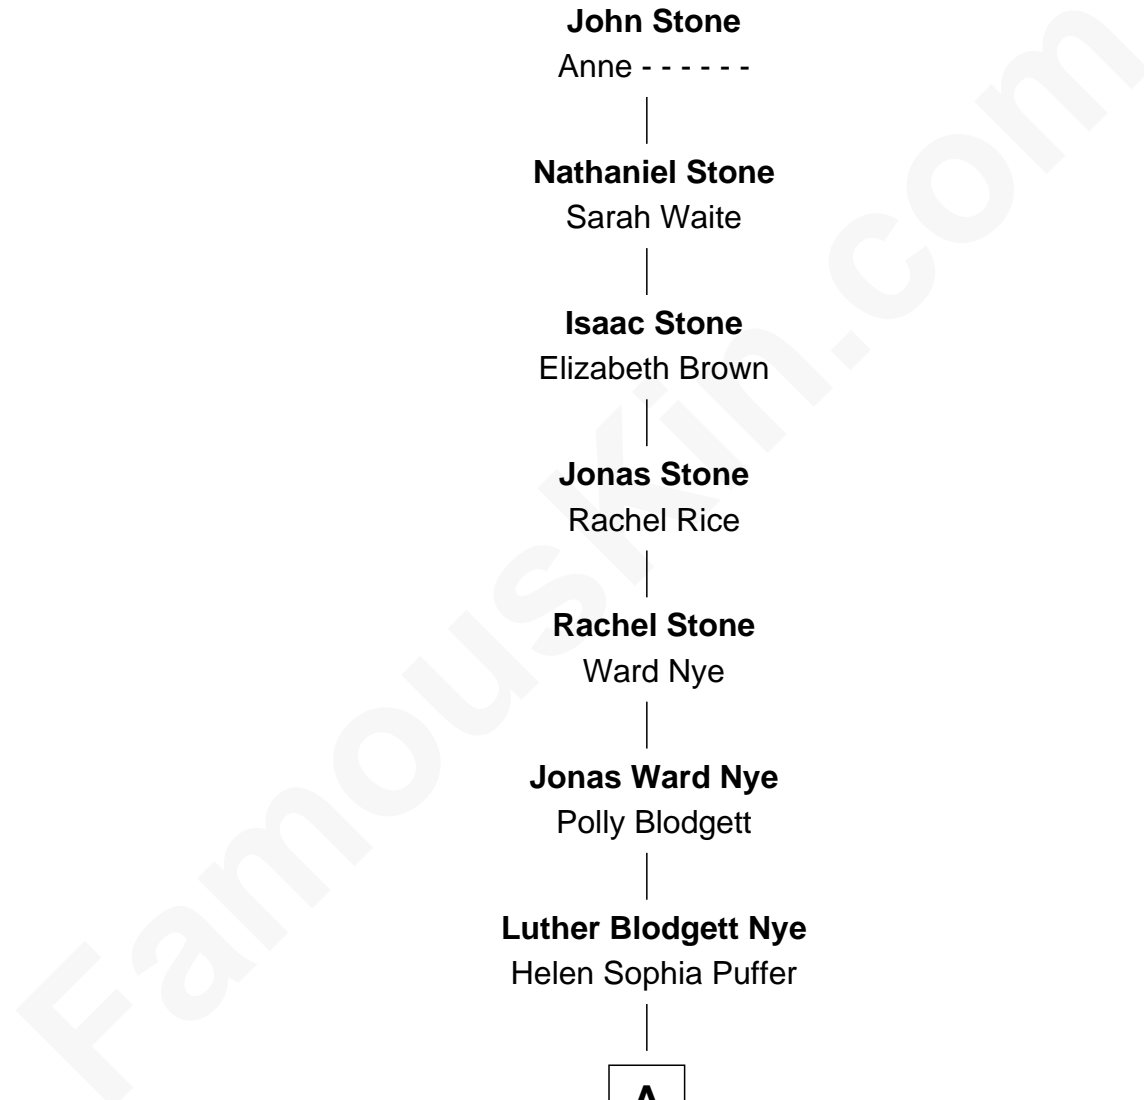

# FamousKin.com Relationship Chart of

**Bill Nye**

*TV's The Science Guy*

8th Great-grandson of

**Gregory Stone**

*(c1592 - 1672) Great Migration Immigrant 1635*

**Gregory Stone**

Margaret Garrad

**John Stone**

Anne - - - - -

**Nathaniel Stone**

Sarah Waite

**Isaac Stone**

Elizabeth Brown

**Jonas Stone**

Rachel Rice

**Rachel Stone**

Ward Nye

**Jonas Ward Nye**

Polly Blodgett

**Luther Blodgett Nye**

Helen Sophia Puffer

**A**

**A**

—  
**Luther Bertram Nye**

Minnie Wheatley Farr

—  
**Edwin Darby Nye**

Dr. Jacqueline Blanche Jenkins

—  
**Bill Nye**

*TV's The Science Guy*

FamousKin.com