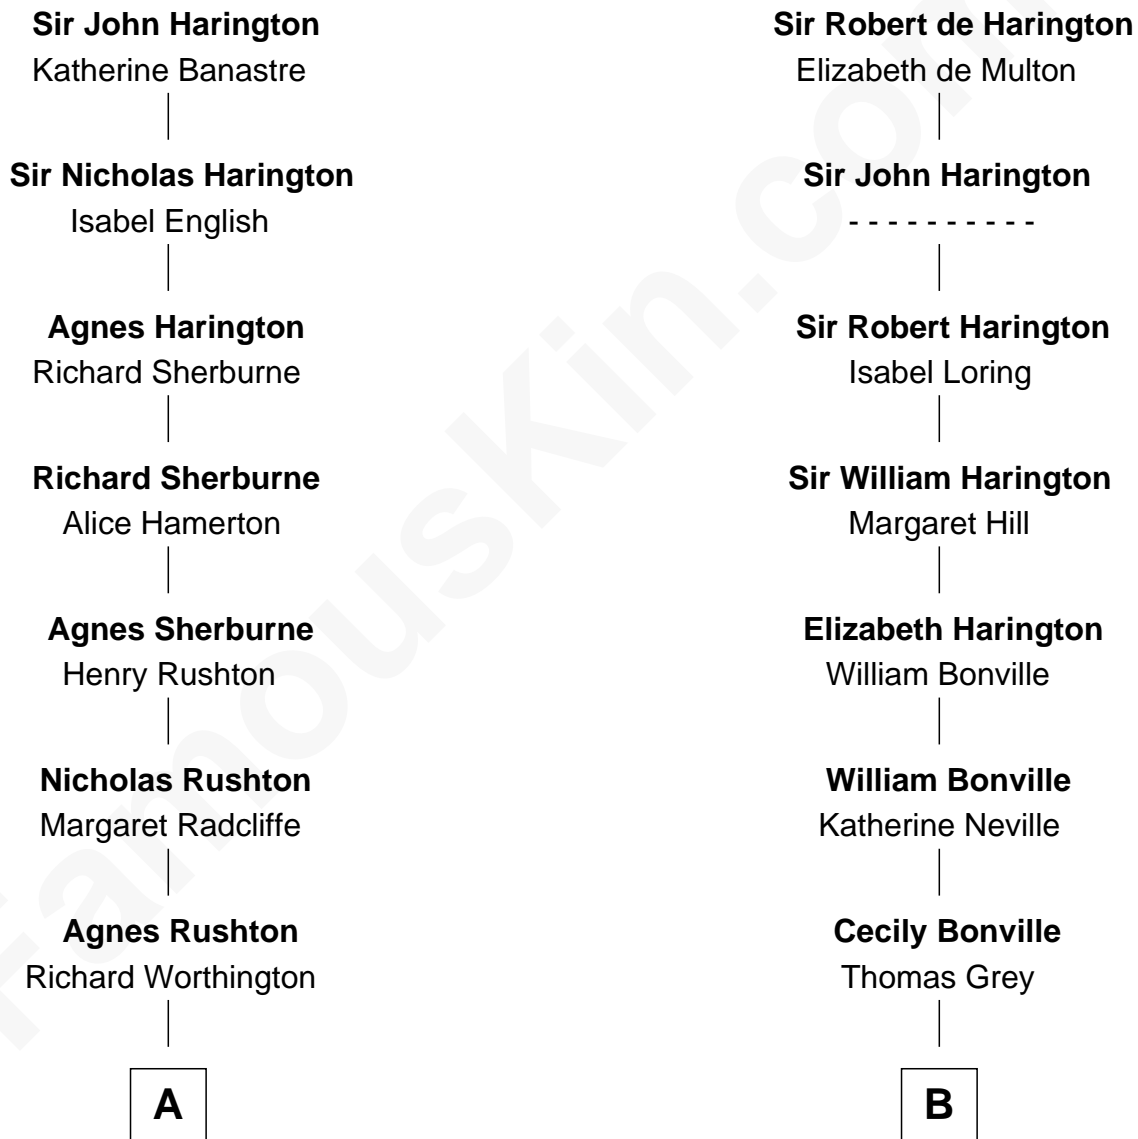

FamousKin.com

Relationship Chart of

Bill Nye

TV's The Science Guy

17th cousin 2 times removed of

Oliver Wendell Holmes, Sr.

American "Fireside" Poet

Sir John de Harington

Joan - - - - -

C

—
Luther Bertram Nye
Minnie Wheatley Farr

—
Edwin Darby Nye
Dr. Jacqueline Blanche Jenkins

—
Bill Nye
TV's The Science Guy

FamousKin.com