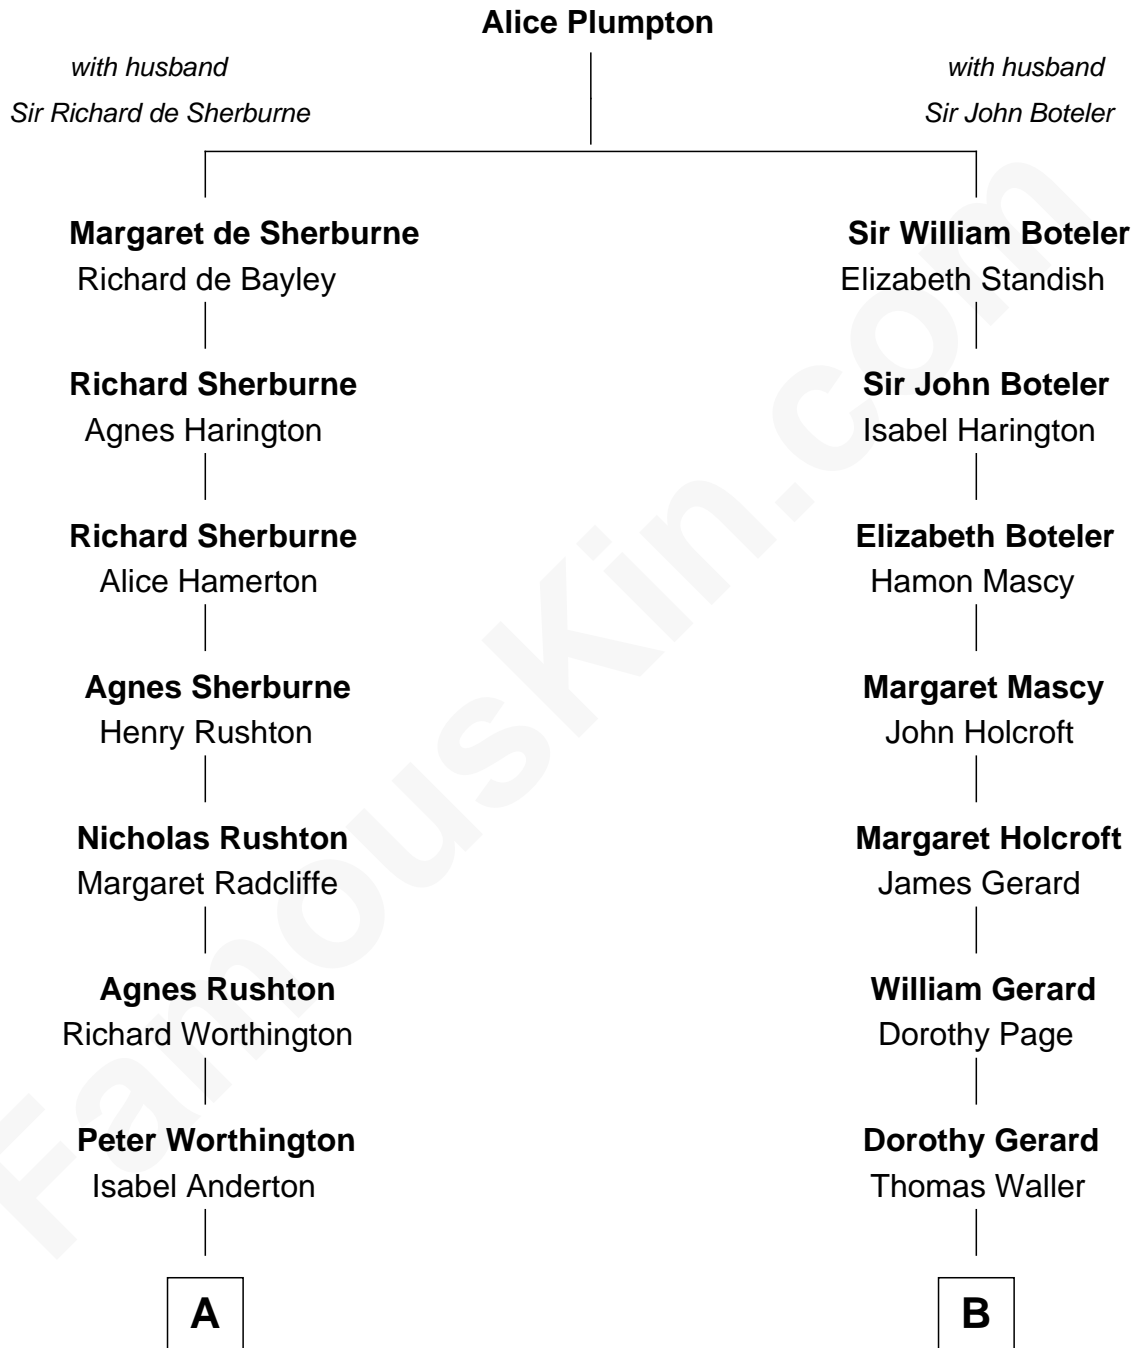

FamousKin.com

Relationship Chart of

Bill Nye

TV's *The Science Guy*

14th cousin 4 times removed of

Capt. William Lewis Herndon

Captain of the ill fated S.S. *Central America*

C

Edwin Darby Nye
Dr. Jacqueline Blanche Jenkins

Bill Nye
TV's The Science Guy

FamousKin.com