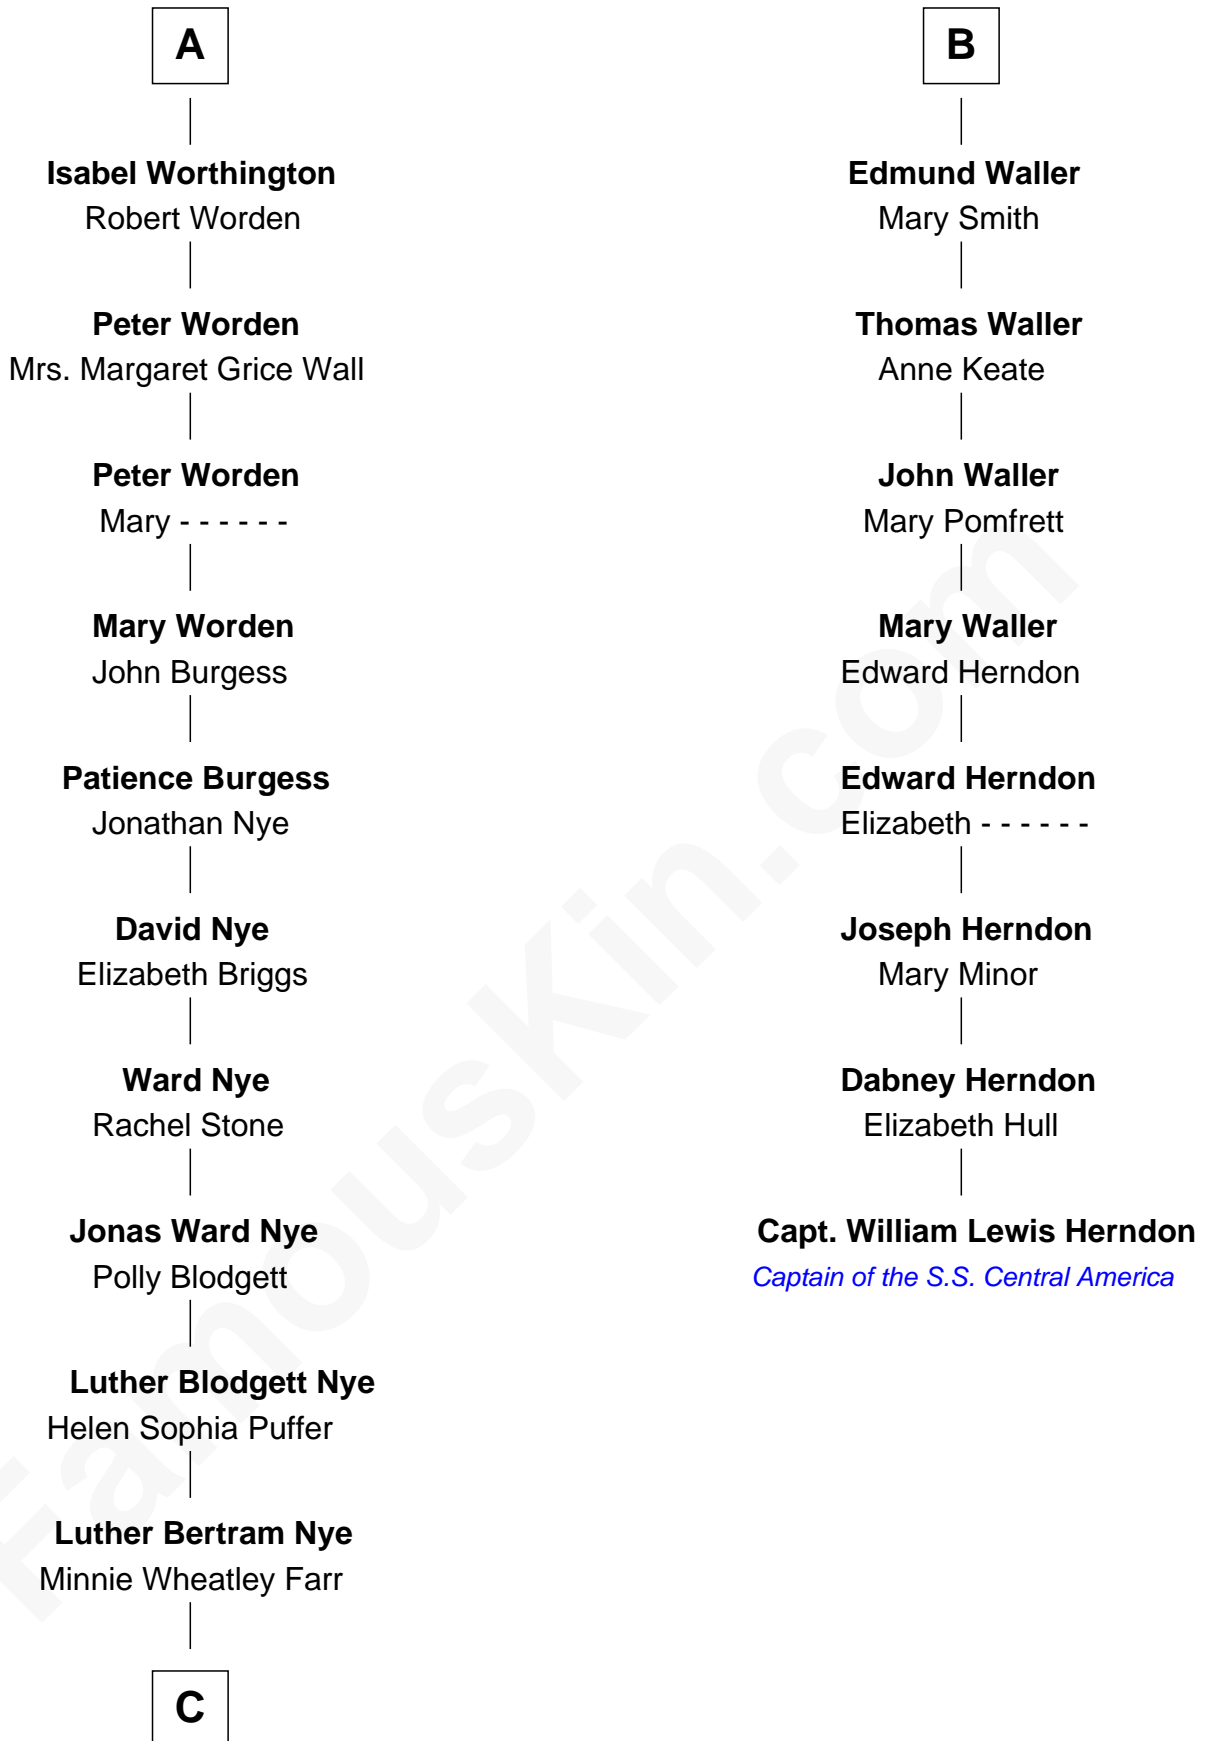

FamousKin.com

Relationship Chart of

Bill Nye

TV's *The Science Guy*

14th cousin 4 times removed of

Capt. William Lewis Herndon

Captain of the ill fated S.S. *Central America*

C