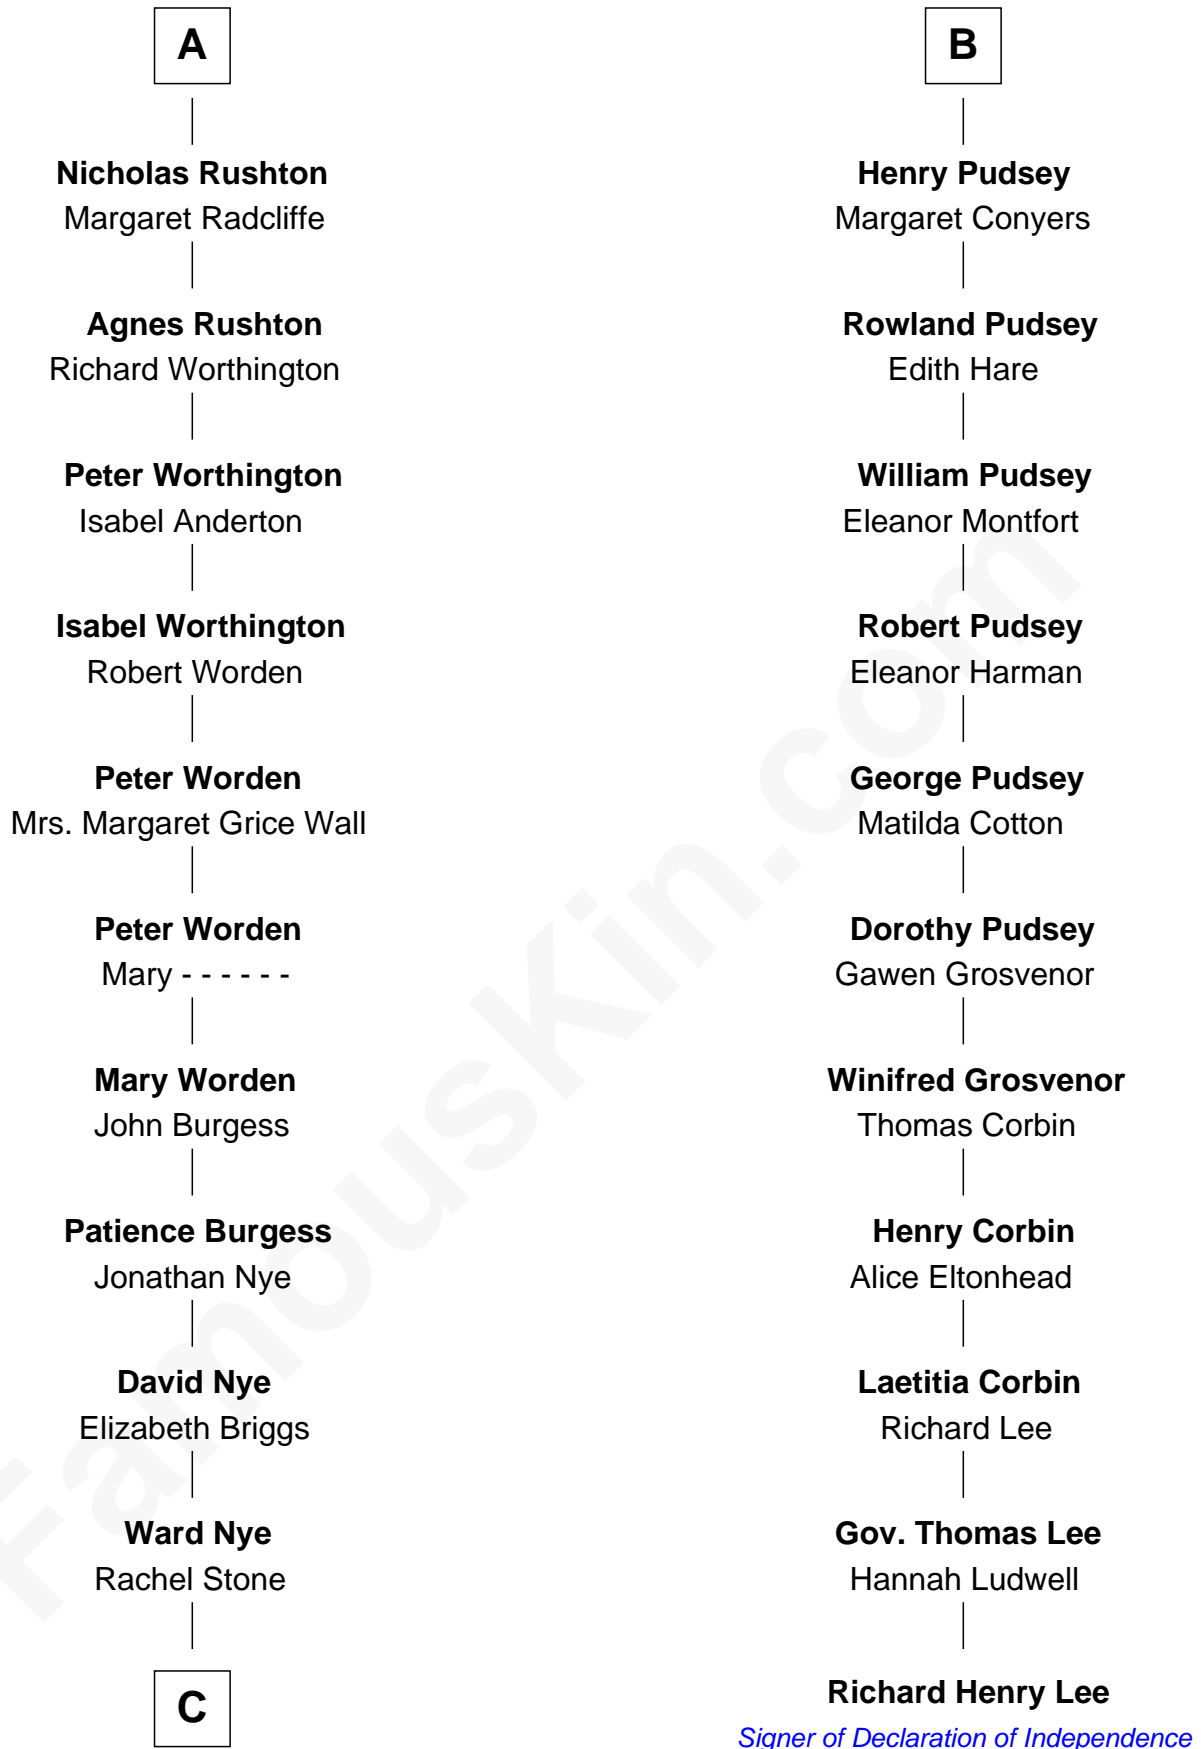

FamousKin.com

Relationship Chart of

Bill Nye

TV's The Science Guy

17th cousin 4 times removed of

Richard Henry Lee

Signer of the Declaration of Independence

Sir William de Ros

Eustache Fitz Ralph

C

Jonas Ward Nye

Polly Blodgett

Luther Blodgett Nye

Helen Sophia Puffer

Luther Bertram Nye

Minnie Wheatley Farr