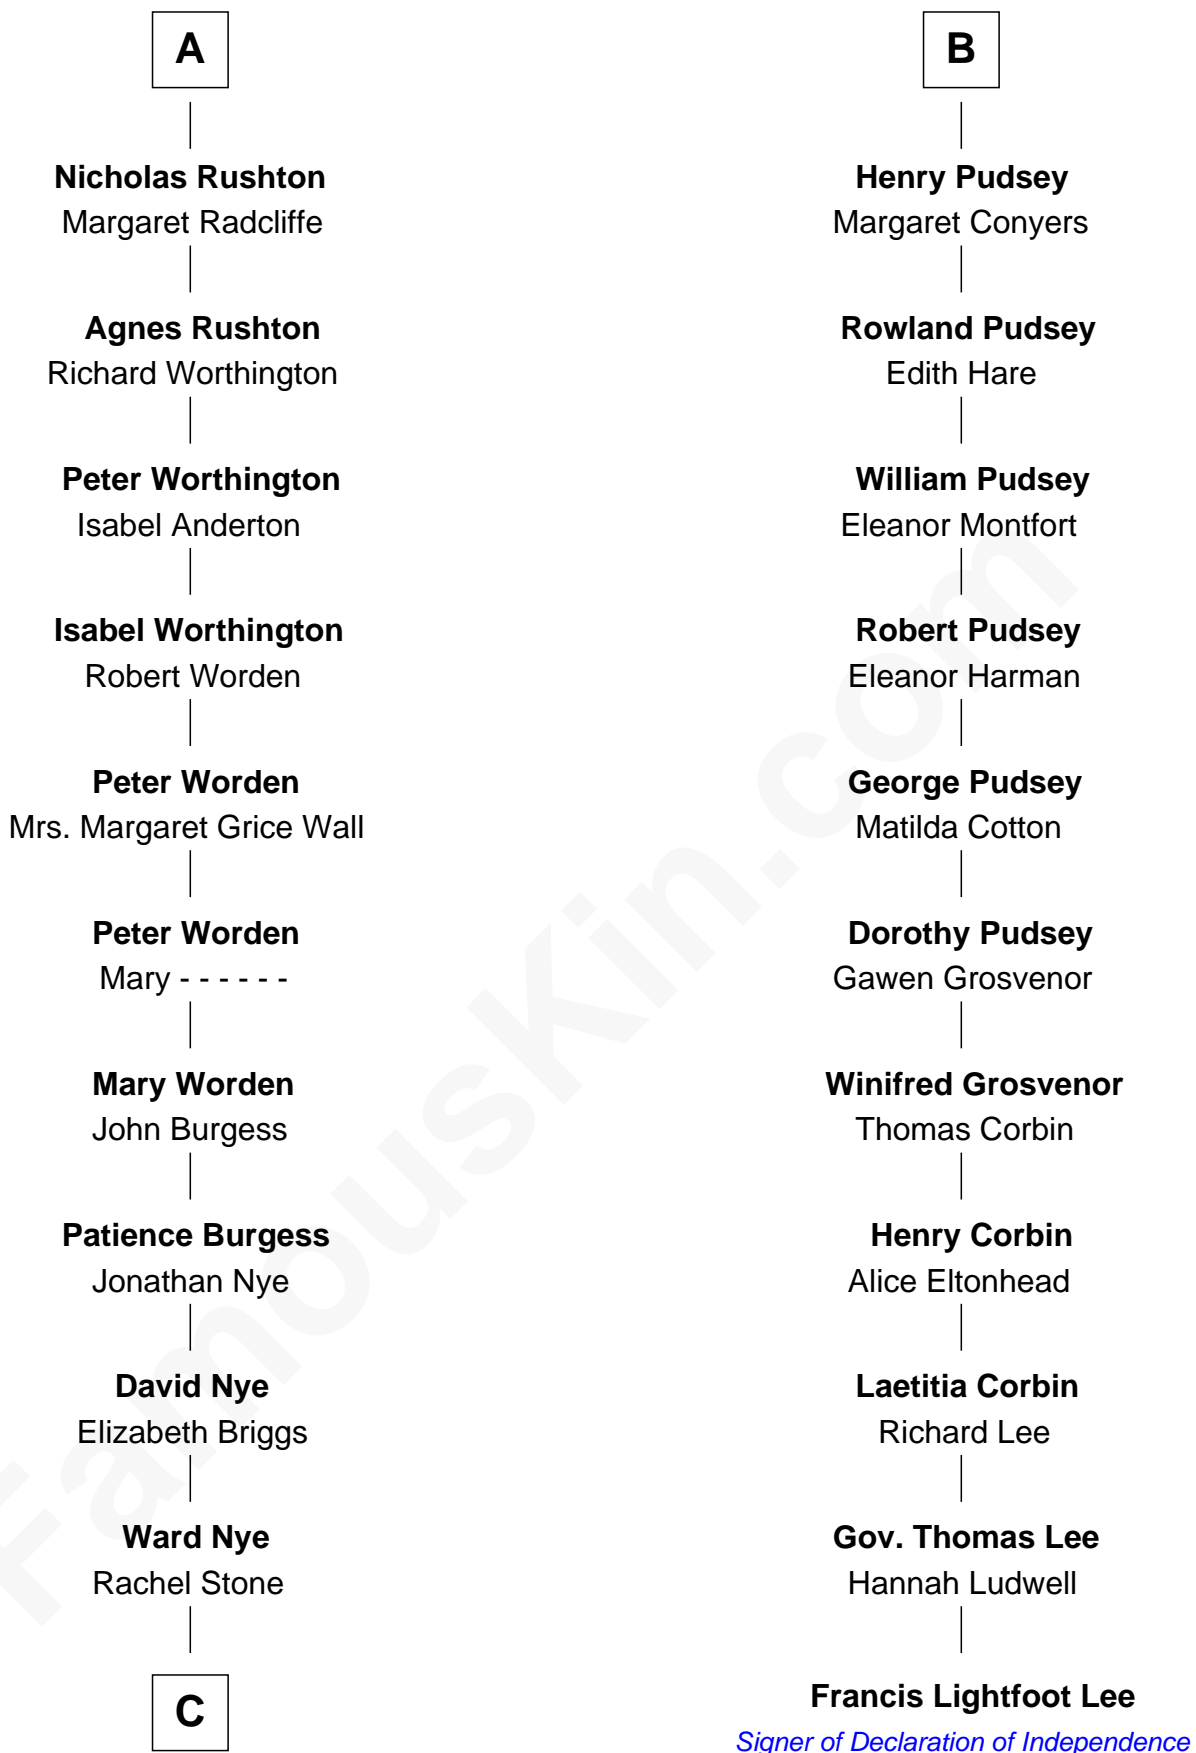

## Relationship Chart of

### Bill Nye

TV's *The Science Guy*

17th cousin 4 times removed of

### Francis Lightfoot Lee

Signer of the Declaration of Independence

**Sir William de Ros**

Eustache Fitz Ralph

**C**

Jonas Ward Nye

Polly Blodgett

Luther Blodgett Nye

Helen Sophia Puffer

Luther Bertram Nye

Minnie Wheatley Farr

Edwin Darby Nye

Dr. Jacqueline Blanche Jenkins

**Bill Nye**

*TV's The Science Guy*

FamousKin.com