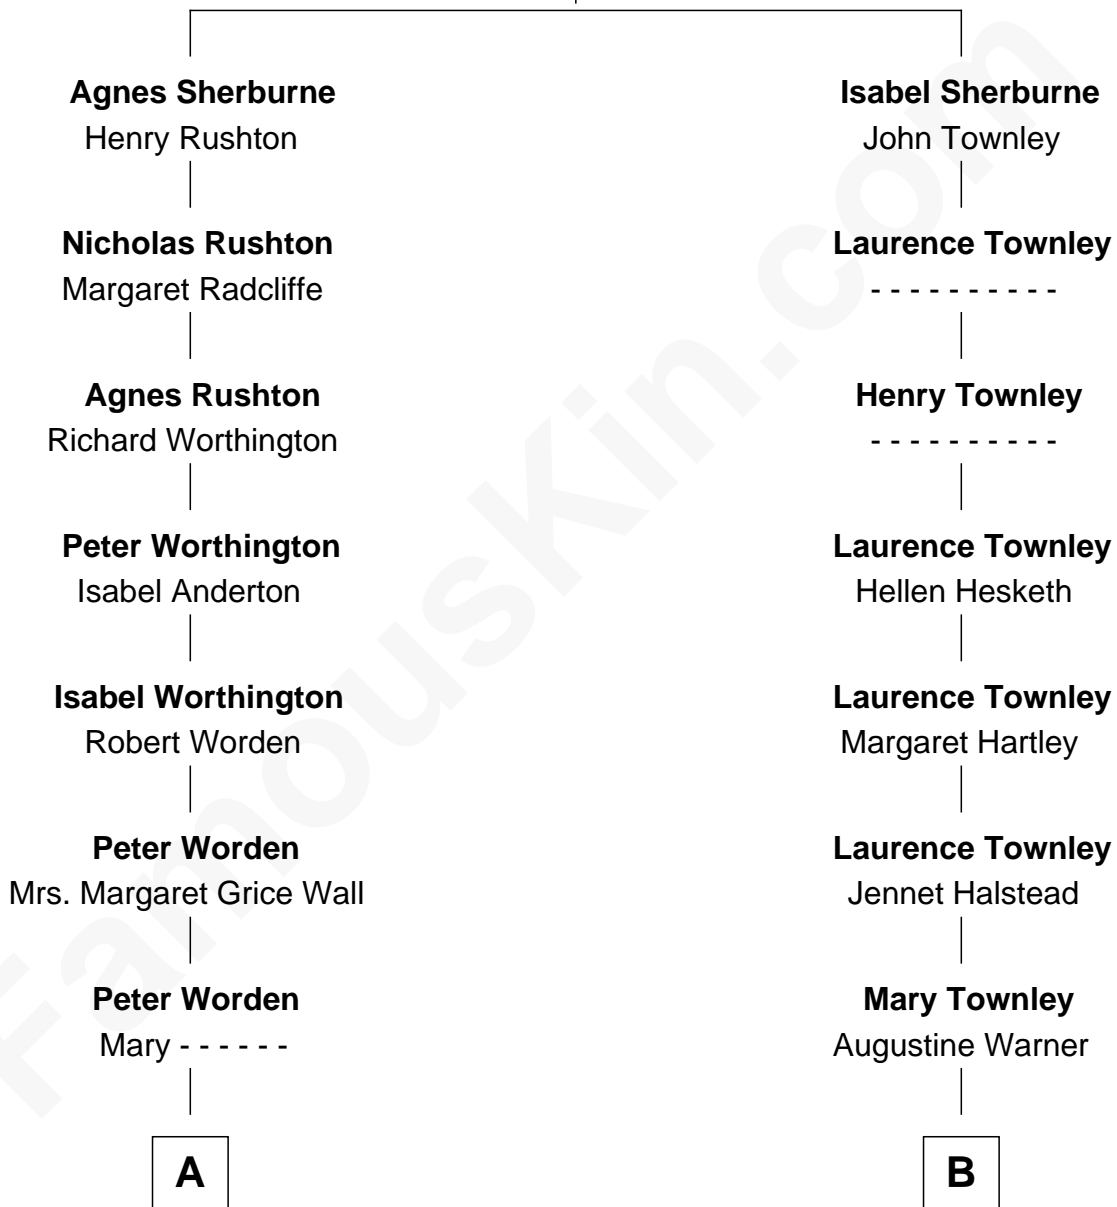

FamousKin.com Relationship Chart of

Bill Nye

TV's The Science Guy

15th cousin 2 times removed of

Queen Elizabeth II

Queen of the United Kingdom

Richard Sherburne

Alice Hamerton

Elizabeth II photo by [Eric Draper](#)