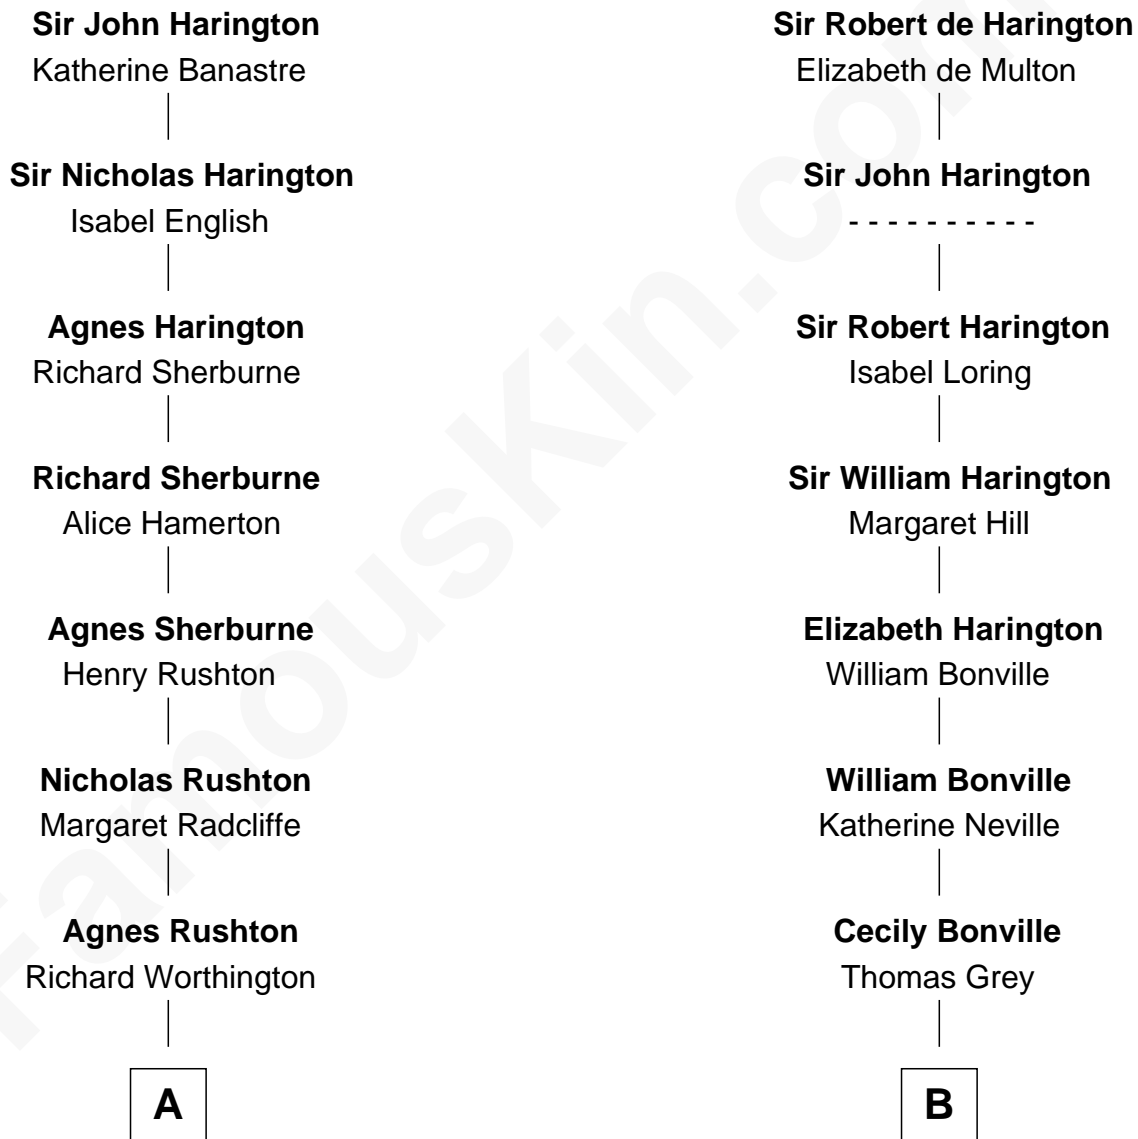

## Relationship Chart of

### Bill Nye

TV's *The Science Guy*

16th cousin 3 times removed of

### Jane (Appleton) Pierce

First Lady of President Franklin Pierce

Sir John de Harington

Joan - - - - -

**C**

—  
**Luther Bertram Nye**  
Minnie Wheatley Farr

—  
**Edwin Darby Nye**  
Dr. Jacqueline Blanche Jenkins