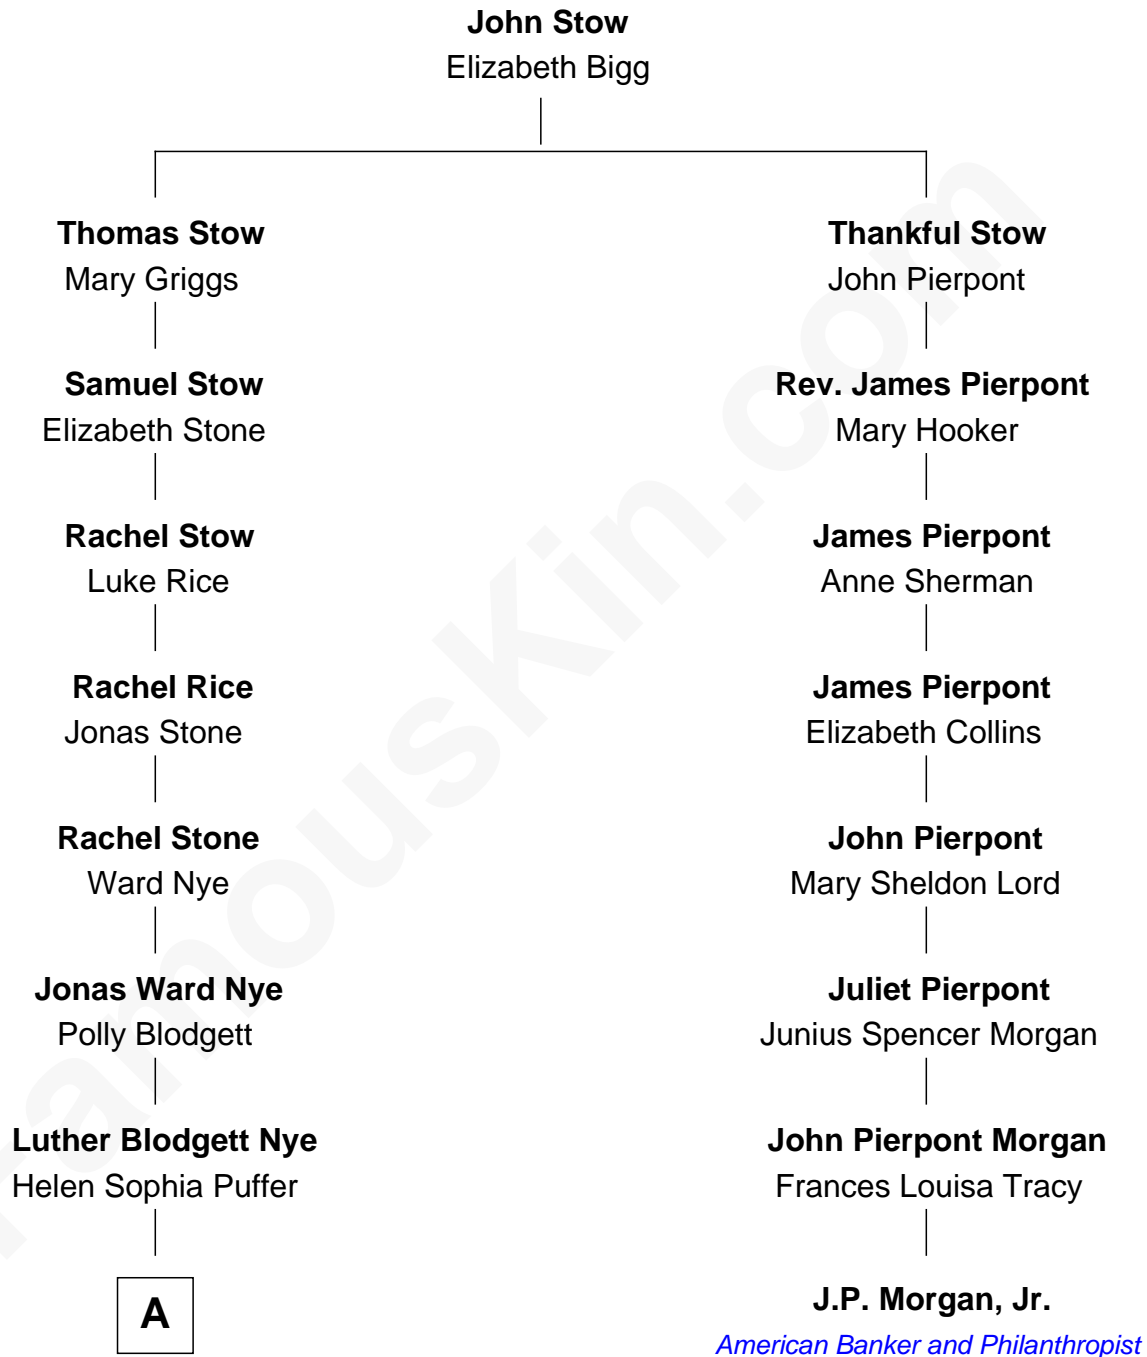

FamousKin.com Relationship Chart of

Bill Nye

TV's The Science Guy

7th cousin 2 times removed of

J.P. Morgan, Jr.

American Banker and Philanthropist

A

—
Luther Bertram Nye
Minnie Wheatley Farr

—
Edwin Darby Nye
Dr. Jacqueline Blanche Jenkins

—
Bill Nye
TV's The Science Guy

FamousKin.com