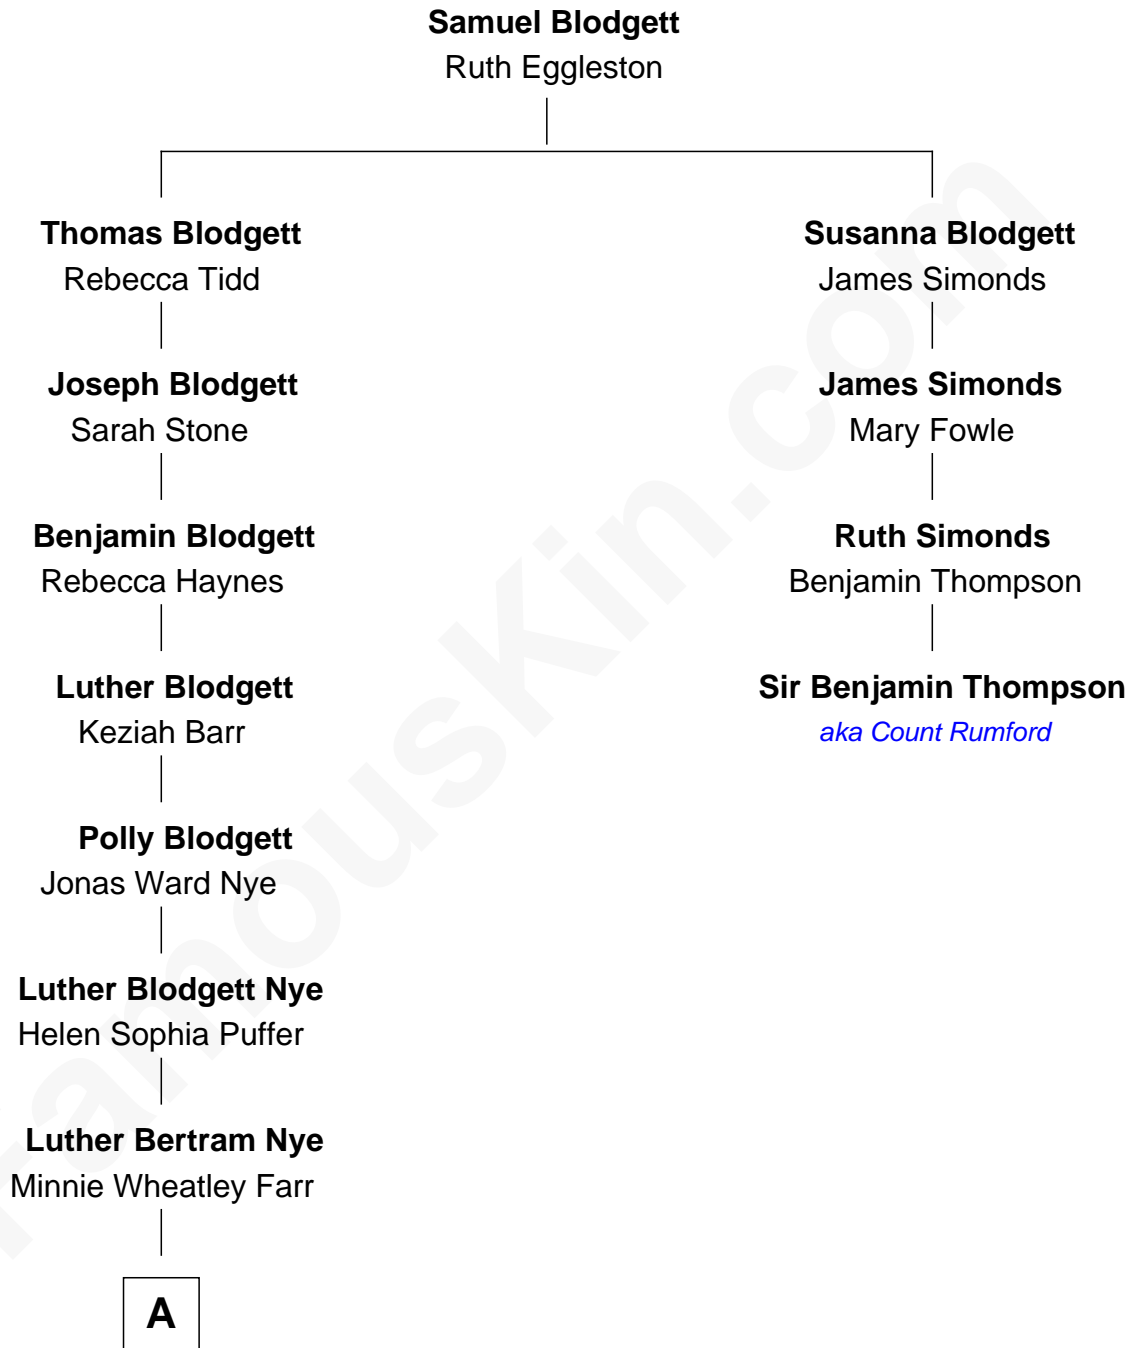

Sir Benjamin Thompson

Physicist and Inventor, aka Count Rumford