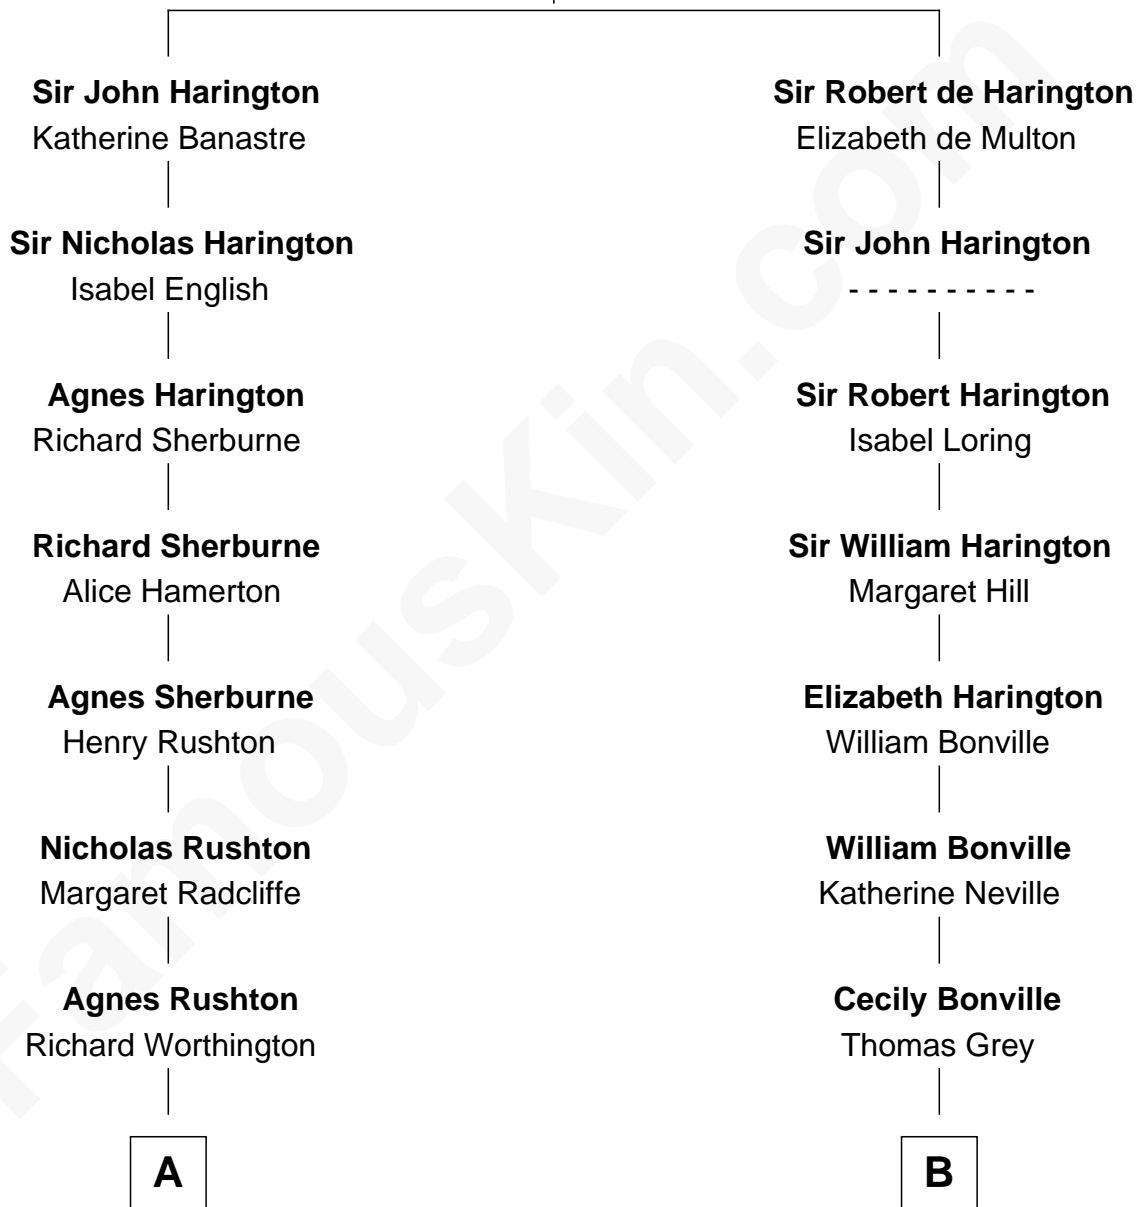

FamousKin.com Relationship Chart of

Bill Nye

TV's The Science Guy

19th cousin of

Dr. H. H. Holmes

Serial Killer aka "Devil in the White City"

Sir John de Harington

Joan - - - - -

C

Luther Bertram Nye
Minnie Wheatley Farr

Edwin Darby Nye
Dr. Jacqueline Blanche Jenkins

Bill Nye
TV's The Science Guy

D

Scribner Mudgett
Nancy Prescott

Levi Horton Mudgett
Theodate Page Price

Dr. H. H. Holmes
Serial Killer Dr. H. H. Holmes