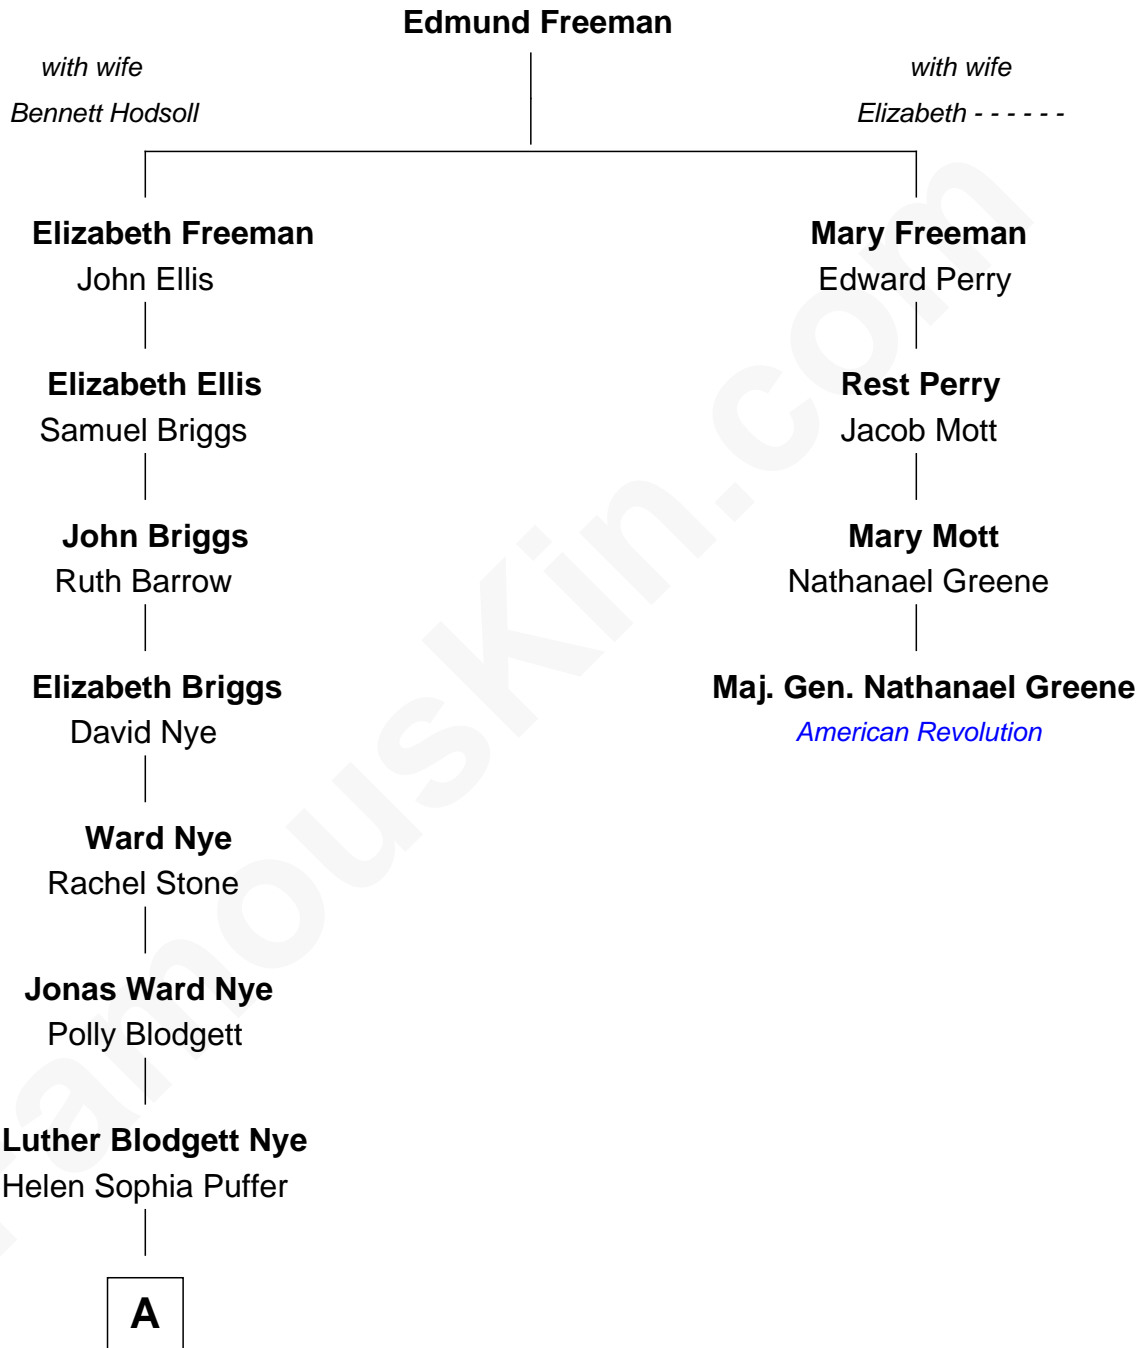

# FamousKin.com

## Relationship Chart of

### Bill Nye

*TV's The Science Guy*

3rd cousin 6 times removed of

**Maj. Gen. Nathanael Greene**  
*American Revolution*

**A**

—  
**Luther Bertram Nye**  
Minnie Wheatley Farr

—  
**Edwin Darby Nye**  
Dr. Jacqueline Blanche Jenkins