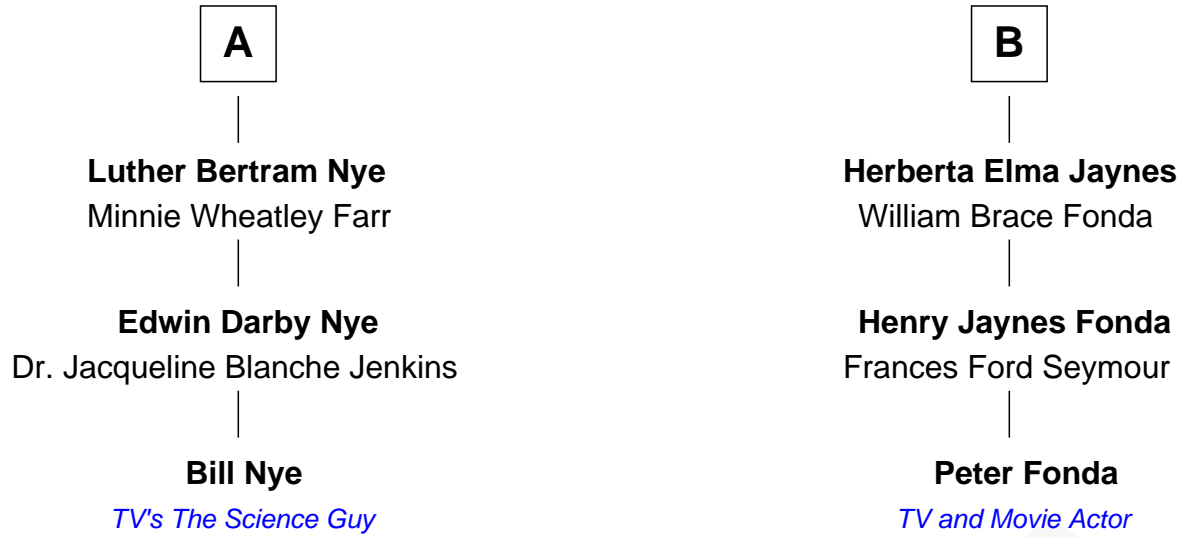

FamousKin.com Relationship Chart of

Bill Nye

TV's The Science Guy

9th cousin of

Peter Fonda

TV and Movie Actor

Thomas Pope

Sarah Jenny

Susanna Pope

Jacob Mitchell

Thomas Mitchell

Elizabeth Kingman

Seth Mitchell

Anne Latham

Rotheus Mitchell

Hepzibah Hayward

Marcus Hayward Mitchell

Lois Noyes

Marie Louise Mitchell

Allan Lanphear

Elma L. Lanphear

Henry Silas Jaynes

B

FamousKin.com