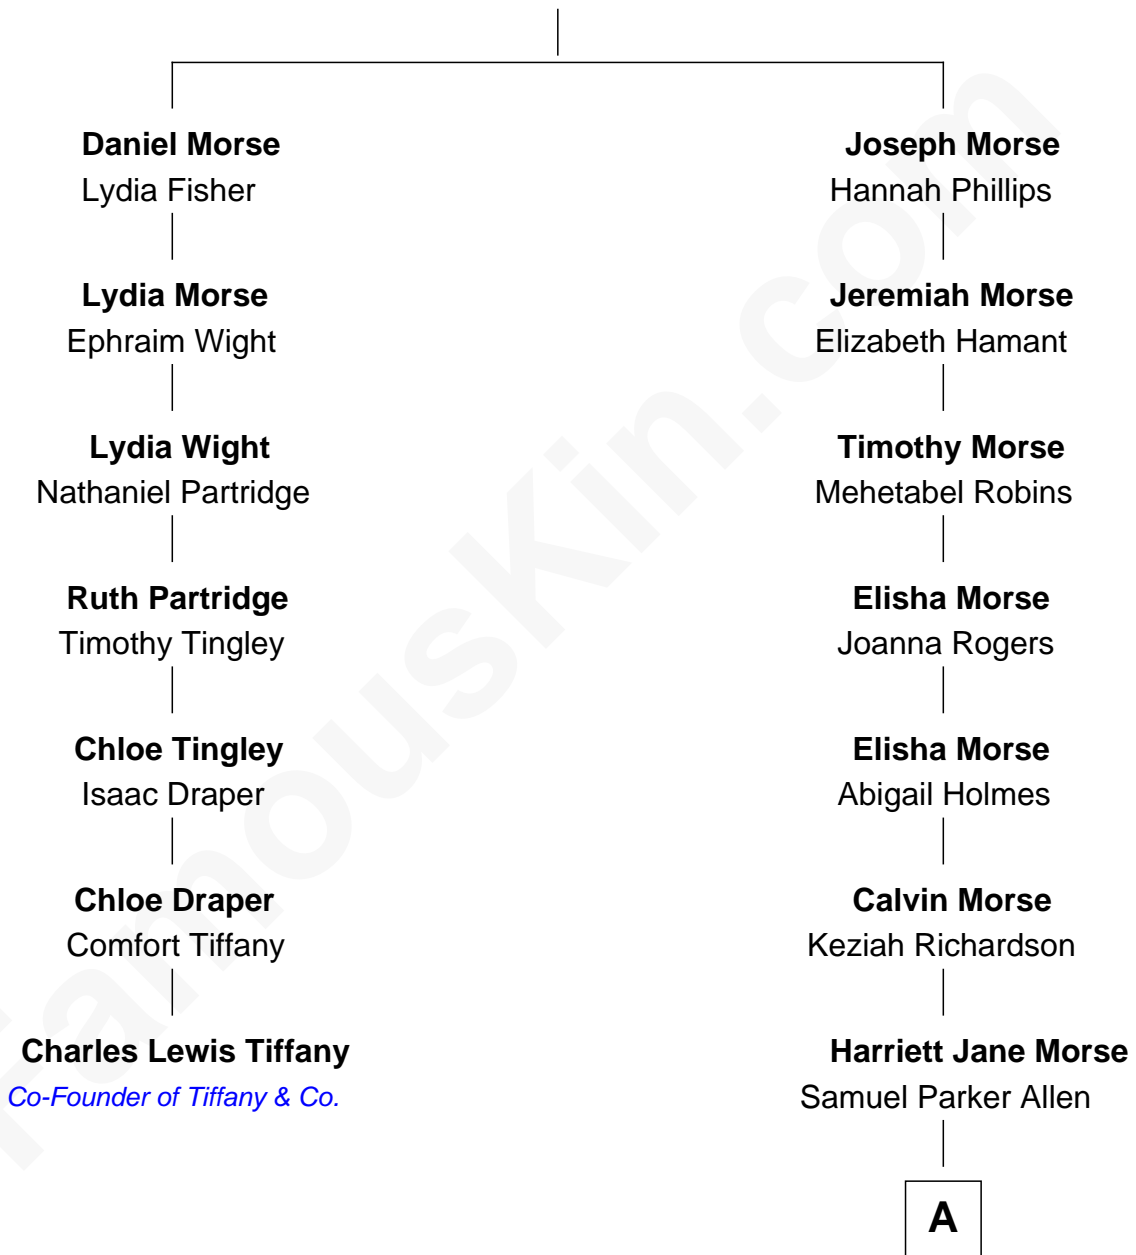

FamousKin.com
Relationship Chart of
Charles Lewis Tiffany
Co-Founder of Tiffany & Co.

6th cousin 4 times removed of

Story Musgrave
NASA Astronaut

Samuel Morse
 Elizabeth Jasper

A

Harriett Ann Allen
Dr. Charles Burnham Porter

Edith Elise Porter
Dr. Percy B. Musgrave

Percy Musgrave
Marguerite Swann

Story Musgrave
NASA Astronaut

FamousKin.com