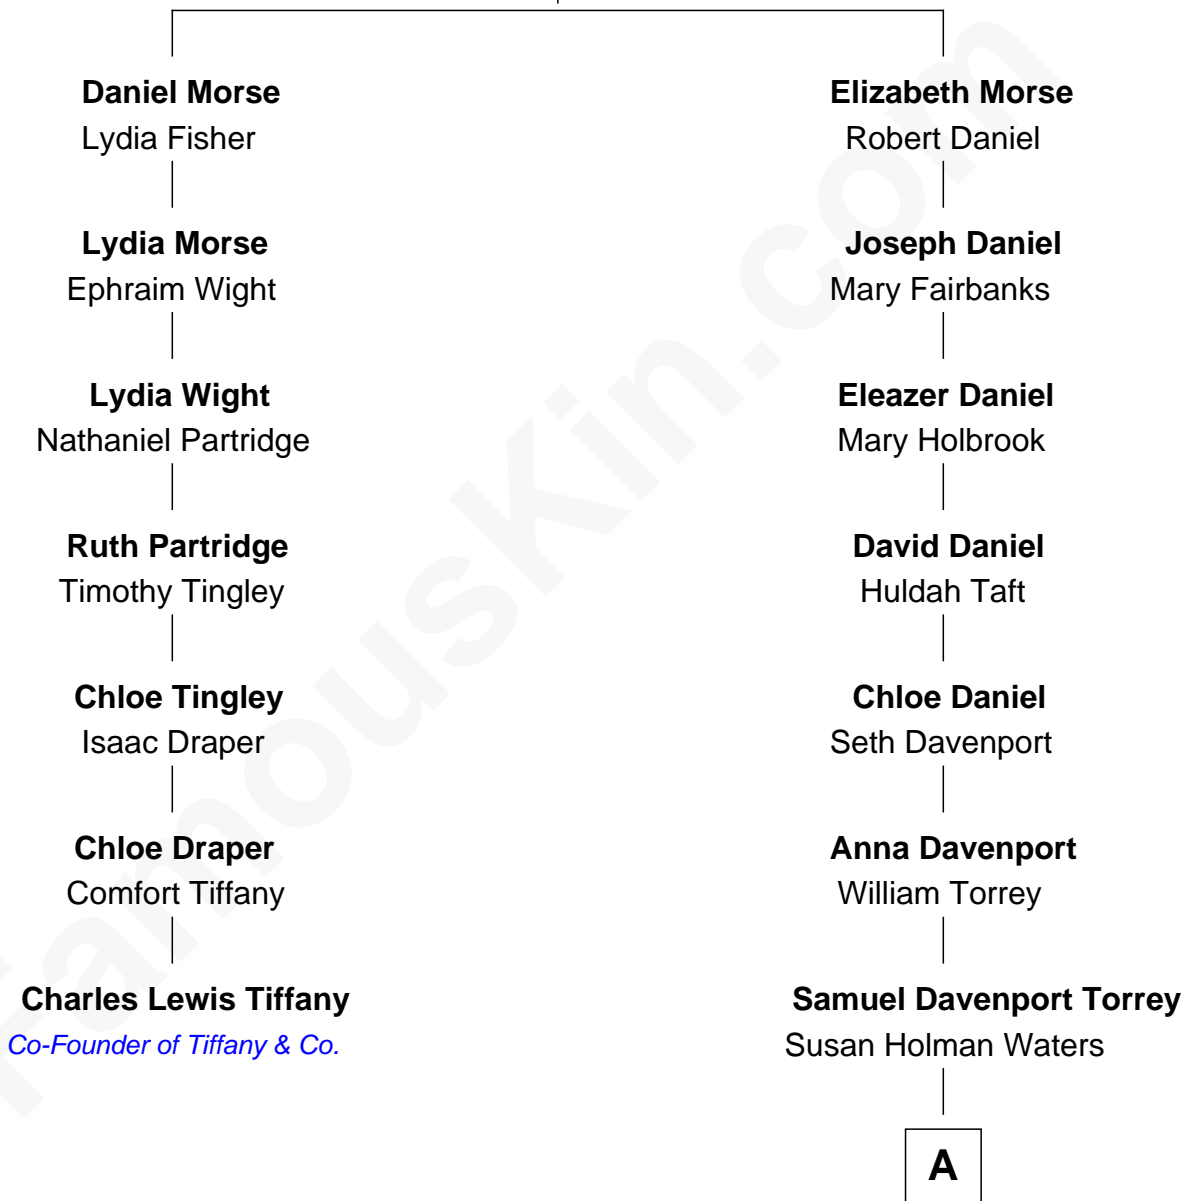

FamousKin.com Relationship Chart of

Charles Lewis Tiffany
Co-Founder of Tiffany & Co.

6th cousin 2 times removed of

William Howard Taft
27th U.S. President

Samuel Morse
Elizabeth Jasper

A

—
Louisa Maria Torrey

Alphonso Taft

—
William Howard Taft

27th U.S. President

FamousKin.com