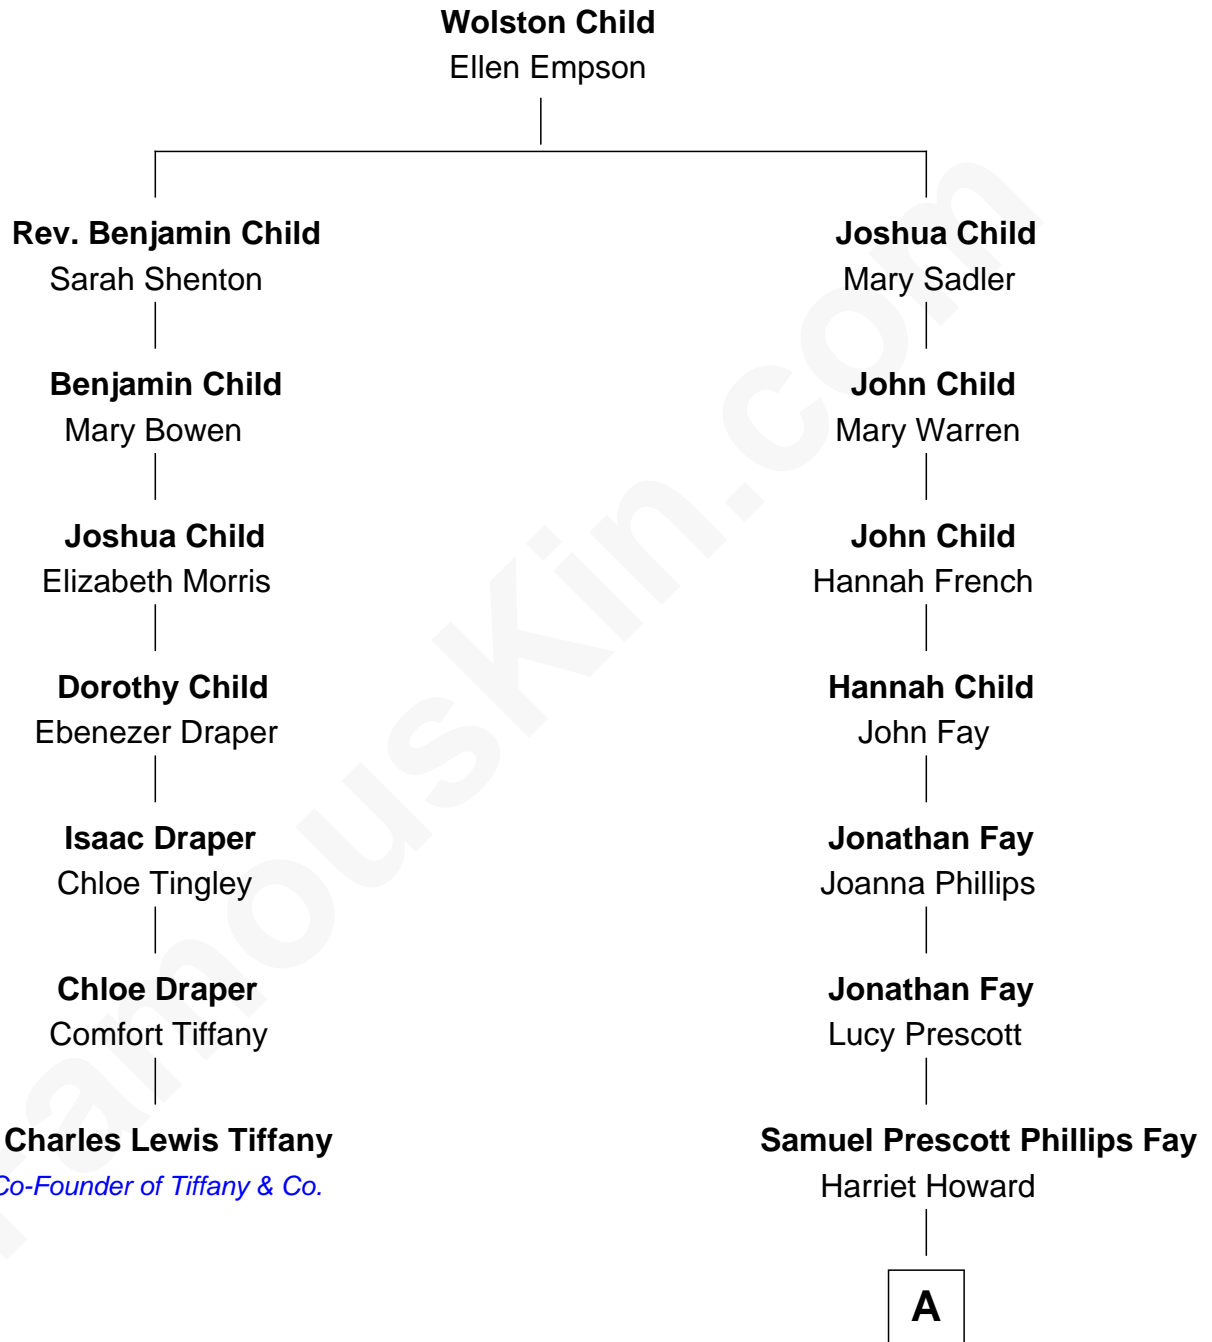

FamousKin.com
Relationship Chart of
Charles Lewis Tiffany
Co-Founder of Tiffany & Co.

6th cousin 6 times removed of

Jonathan Bush
Co-founder and CEO of athenahealth

A

—
Samuel Howard Fay
Susan Montfort Shellman

—
Harriet Eleanor Fay
Rev. James Smith Bush

—
Samuel Prescott Bush
Flora Sheldon

—
Prescott Sheldon Bush
Dorothy Wear Walker

—
Jonathan James Bush
Josephine Colwell Bradley

—
Jonathan Bush
Co-founder and CEO of athenahealth