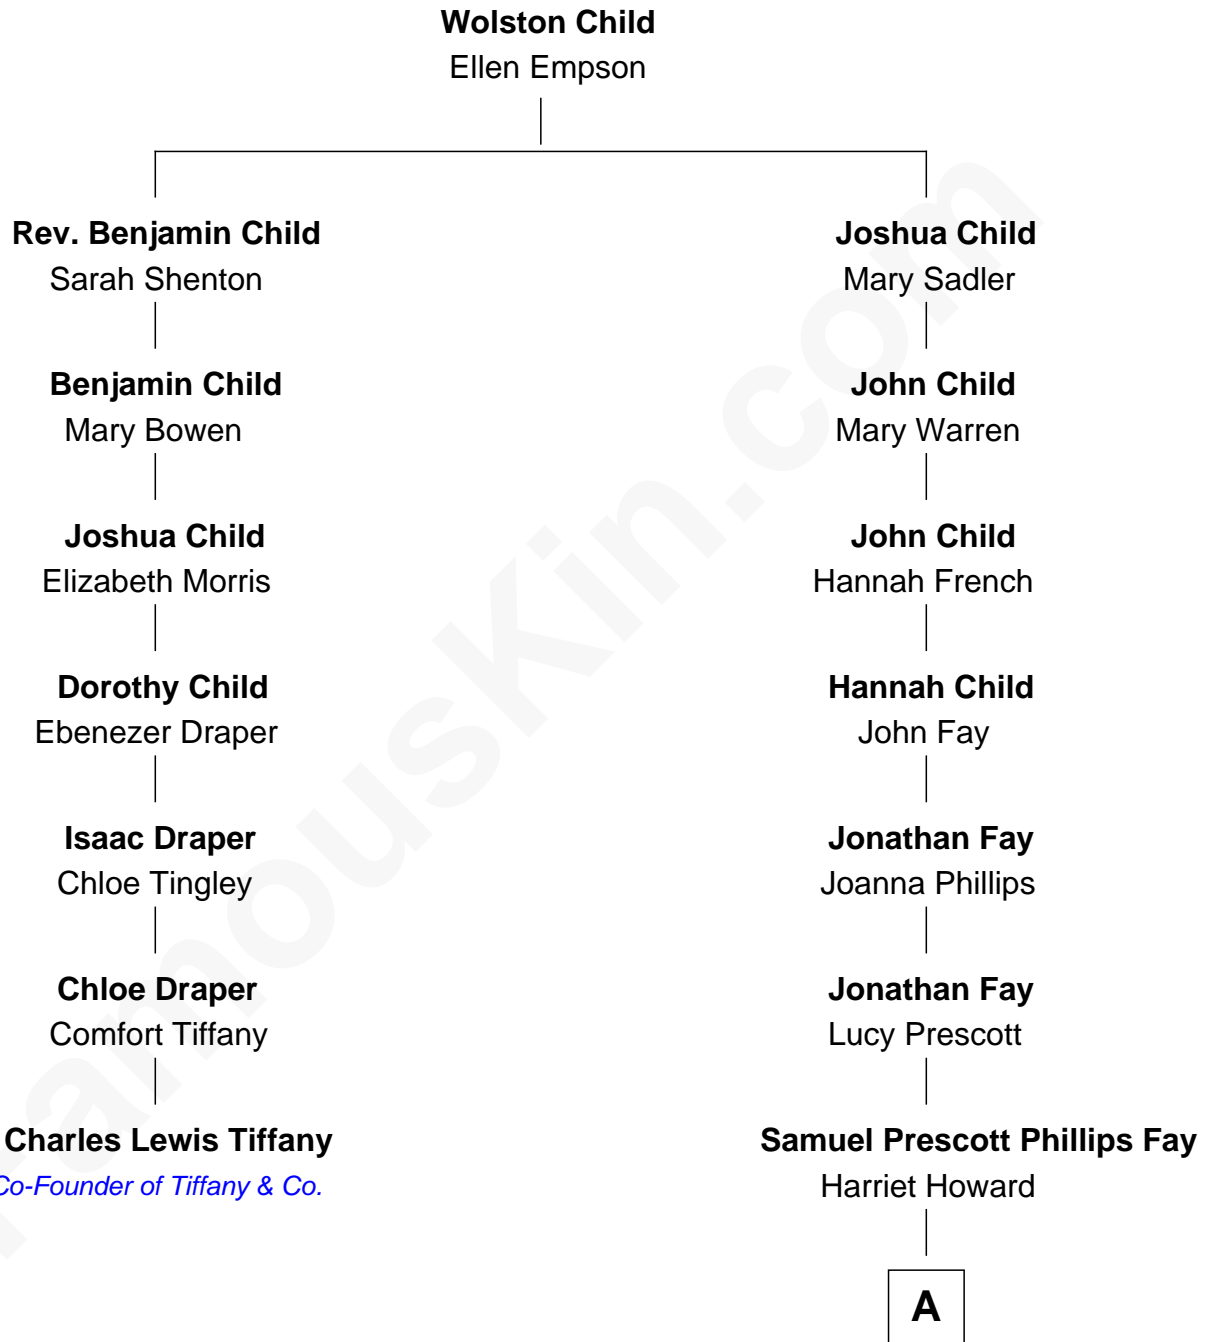

FamousKin.com Relationship Chart of

Charles Lewis Tiffany
Co-Founder of Tiffany & Co.

6th cousin 6 times removed of

Billy Bush
TV Personality and Host

A

—
Samuel Howard Fay
Susan Montfort Shellman

—
Harriet Eleanor Fay
Rev. James Smith Bush

—
Samuel Prescott Bush
Flora Sheldon

—
Prescott Sheldon Bush
Dorothy Wear Walker

—
Jonathan James Bush
Josephine Colwell Bradley

—
Billy Bush

TV Personality and Host

FamousKin.com