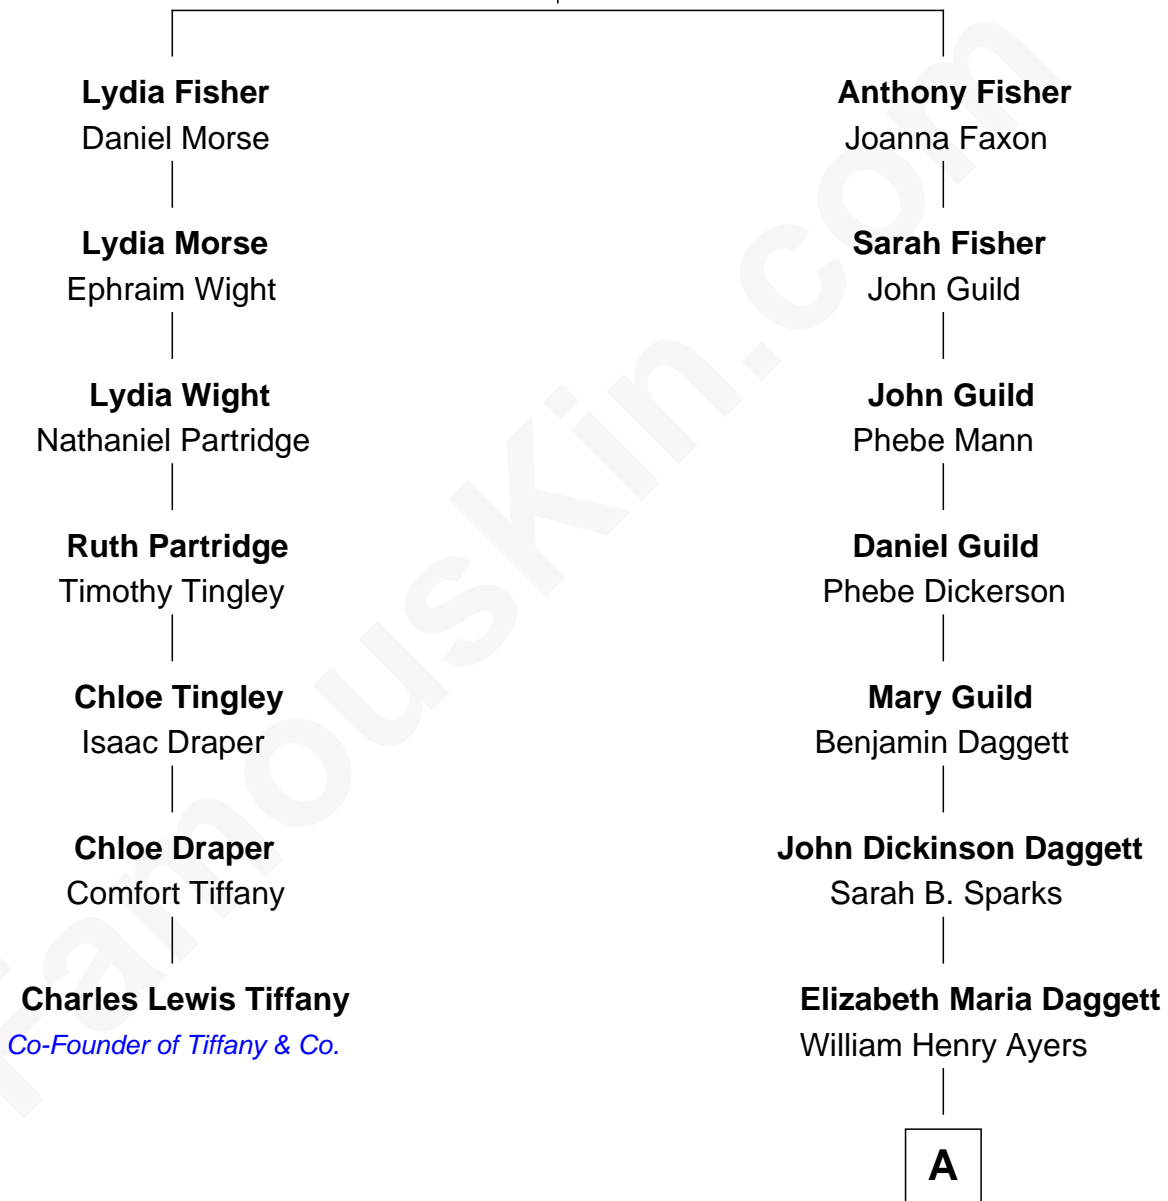

# FamousKin.com Relationship Chart of

**Charles Lewis Tiffany**  
*Co-Founder of Tiffany & Co.*

6th cousin 5 times removed of

**Ethan Peck**  
*TV and Movie Actor*

**Anthony Fisher**

Alice - - - - -

**A**

|  
**John Daggett Ayers**  
Katherine Elizabeth Forse

|  
**Bernice Mae Ayers**  
Gregory Pearl Peck

|  
**Gregory Peck**  
Greta Kukkonen

|  
**Stephen Joseph Peck**  
Francine Matarazzo

|  
**Ethan Peck**  
*TV and Movie Actor*