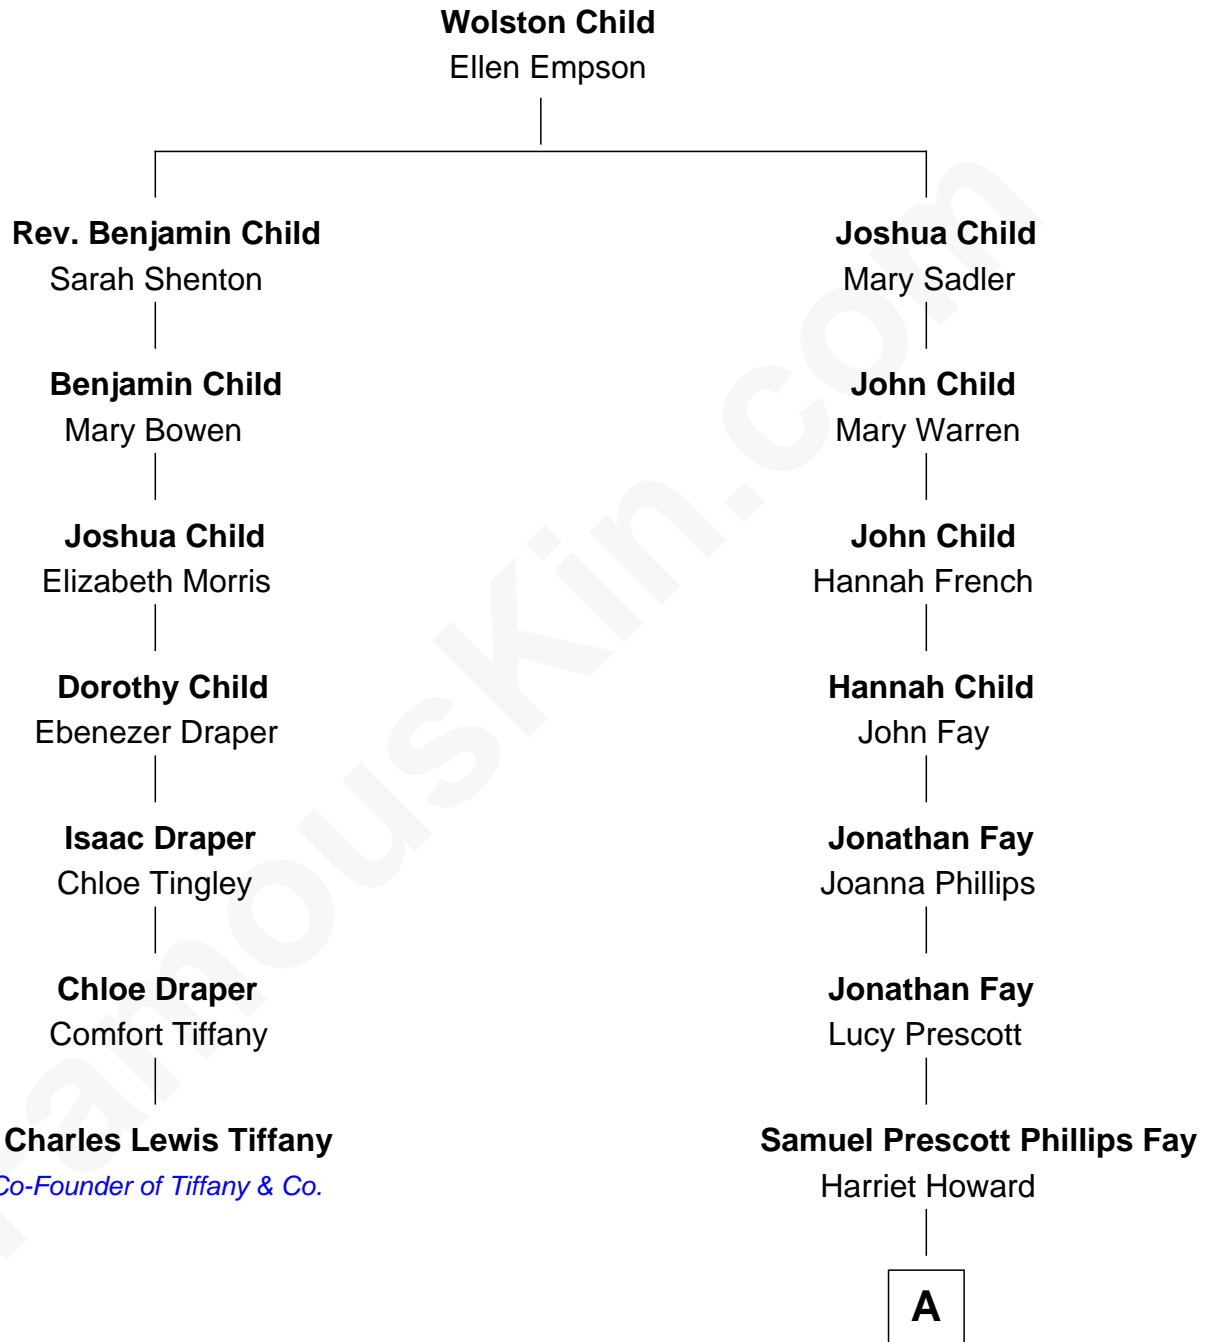

# FamousKin.com Relationship Chart of

**Charles Lewis Tiffany**  
*Co-Founder of Tiffany & Co.*

6th cousin 5 times removed of

**George H. W. Bush**  
*41st U.S. President*

**A**

—  
**Samuel Howard Fay**  
Susan Montfort Shellman

—  
**Harriet Eleanor Fay**  
Rev. James Smith Bush

—  
**Samuel Prescott Bush**  
Flora Sheldon

—  
**Prescott Sheldon Bush**  
Dorothy Wear Walker

—  
**George H. W. Bush**  
*41st U.S. President*

FamousKin.com