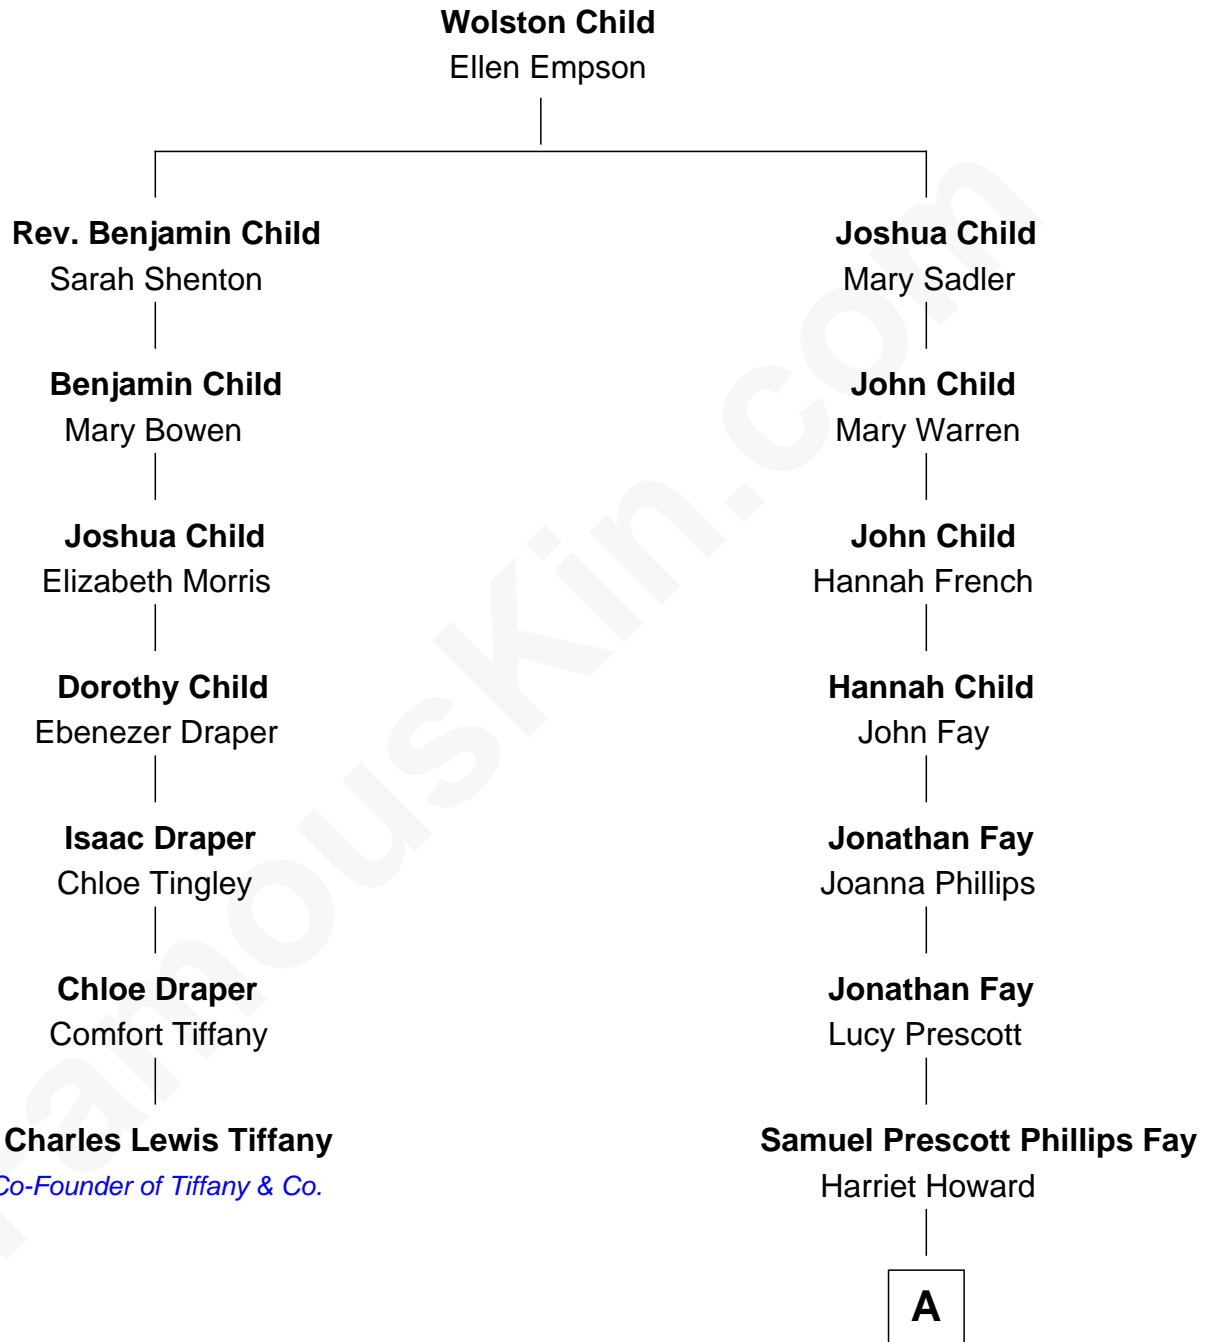

FamousKin.com Relationship Chart of

Charles Lewis Tiffany
Co-Founder of Tiffany & Co.

6th cousin 6 times removed of

George W. Bush
43rd U.S. President

A

Samuel Howard Fay
Susan Montfort Shellman

Harriet Eleanor Fay
Rev. James Smith Bush

Samuel Prescott Bush
Flora Sheldon

Prescott Sheldon Bush
Dorothy Wear Walker

George Herbert Walker Bush
Barbara Pierce

George W. Bush
43rd U.S. President