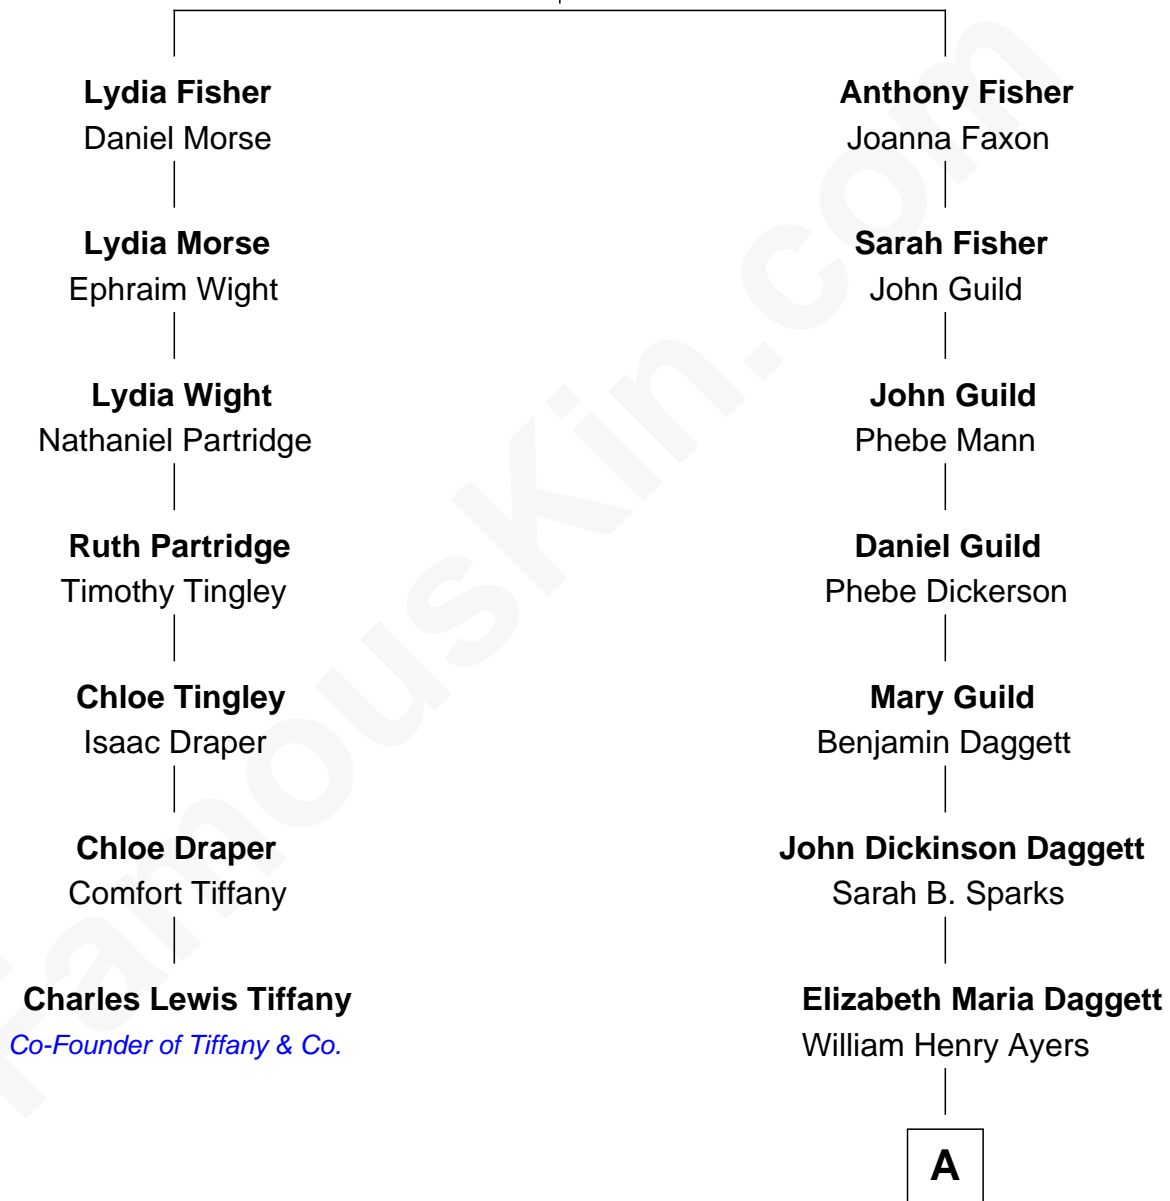

FamousKin.com Relationship Chart of

Charles Lewis Tiffany
Co-Founder of Tiffany & Co.

6th cousin 3 times removed of

Gregory Peck
Movie Actor

Anthony Fisher
Alice - - - - -

A

John Daggett Ayers
Katherine Elizabeth Forse

Bernice Mae Ayers
Gregory Pearl Peck

Gregory Peck
Movie Actor

FamousKin.com