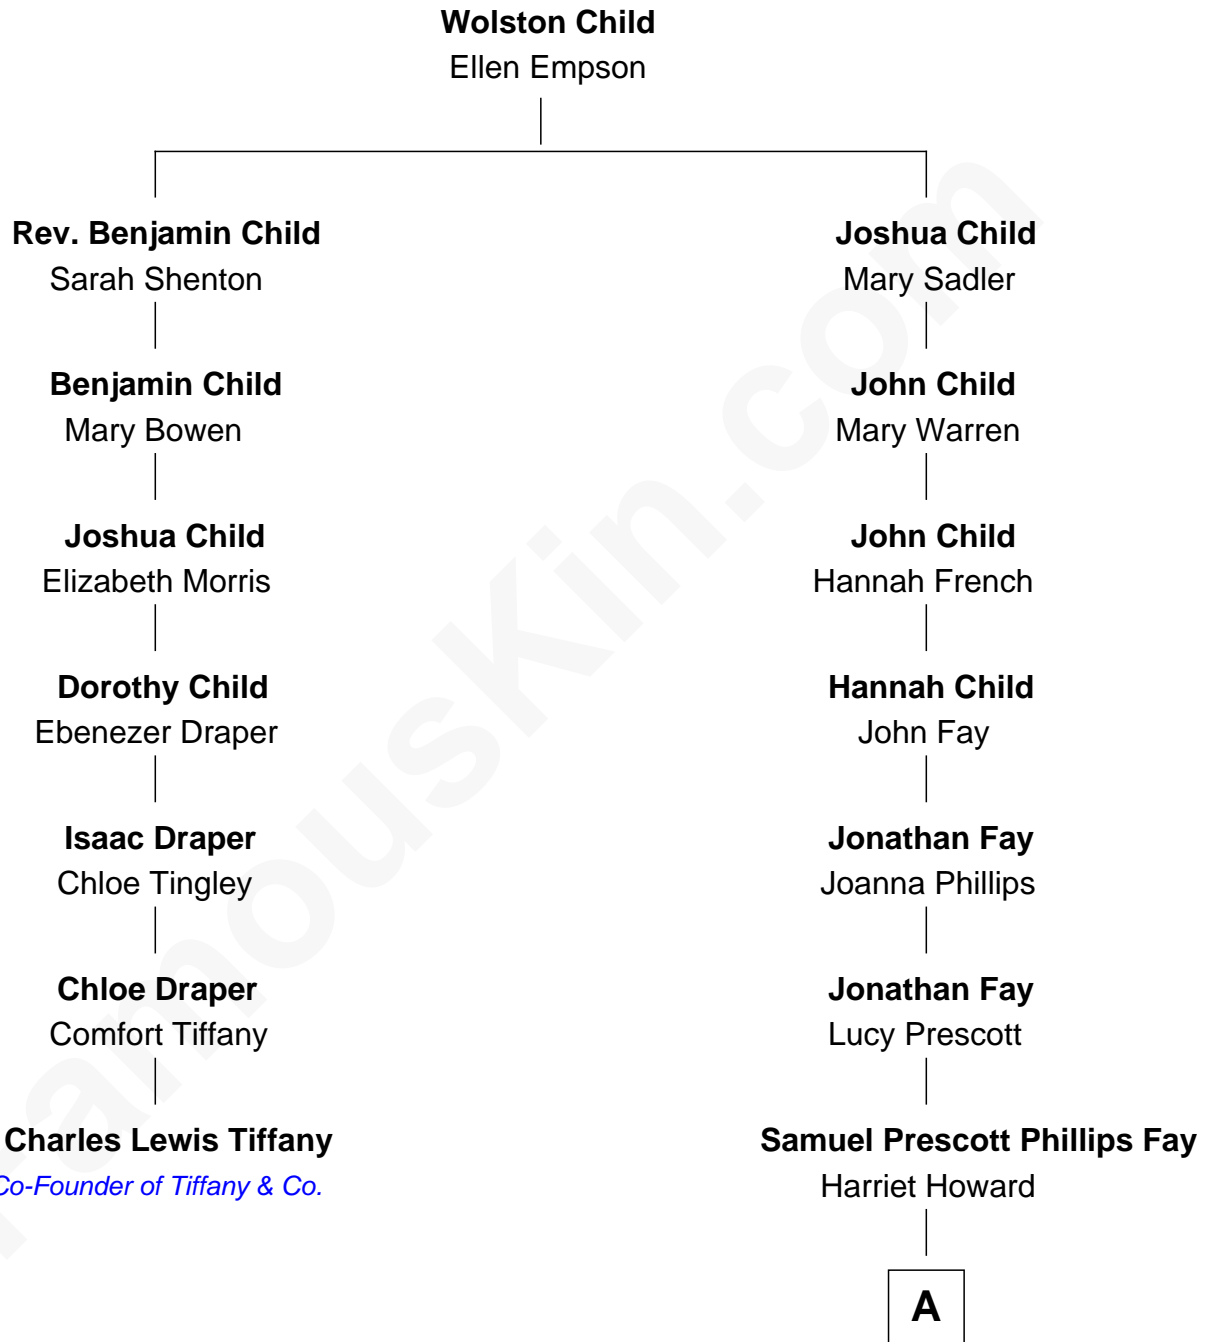

# FamousKin.com Relationship Chart of

**Charles Lewis Tiffany**  
*Co-Founder of Tiffany & Co.*

6th cousin 6 times removed of

**Jeb Bush**

*43rd Governor of Florida*

**A**

|  
**Samuel Howard Fay**  
Susan Montfort Shellman

|  
**Harriet Eleanor Fay**  
Rev. James Smith Bush

|  
**Samuel Prescott Bush**  
Flora Sheldon

|  
**Prescott Sheldon Bush**  
Dorothy Wear Walker

|  
**George Herbert Walker Bush**  
Barbara Pierce

|  
**Jeb Bush**  
*43rd Governor of Florida*