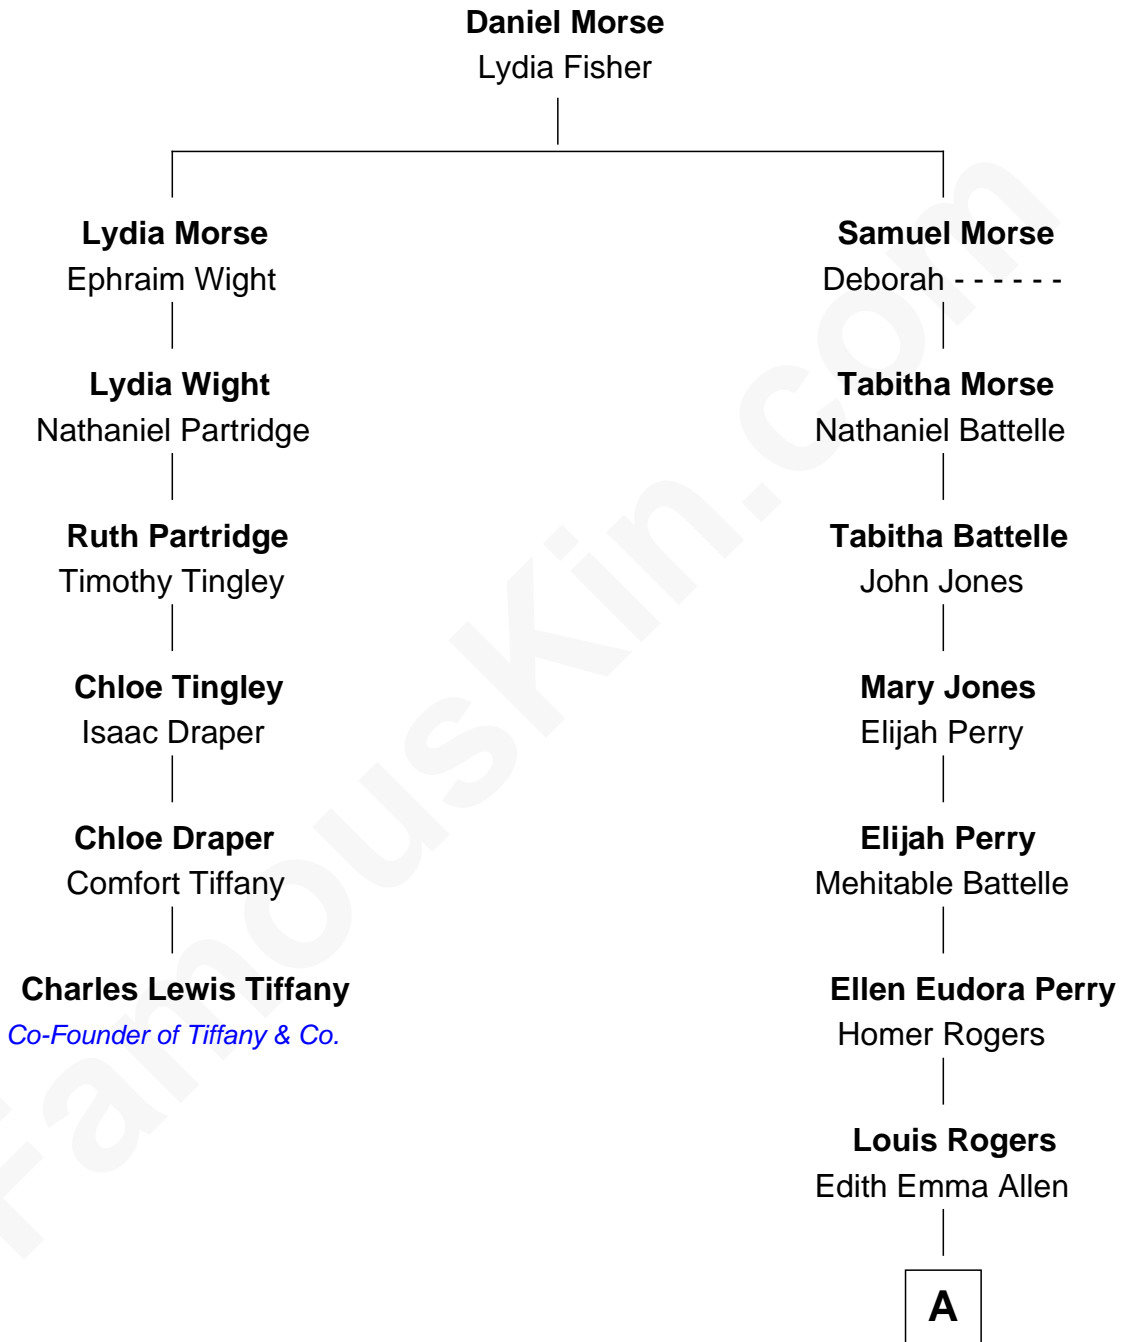

**FamousKin.com**  
**Relationship Chart of**  
**Charles Lewis Tiffany**  
*Co-Founder of Tiffany & Co.*

**5th cousin 4 times removed of**  
**Seth MacFarlane**  
*Actor, Animator, Writer and Producer*

**A**

**Berta Rogers**  
Arthur W. Sager

**Ann Perry Sager**  
Ronald Milton MacFarlane

**Seth MacFarlane**  
*Actor, Animator, Writer and Producer*