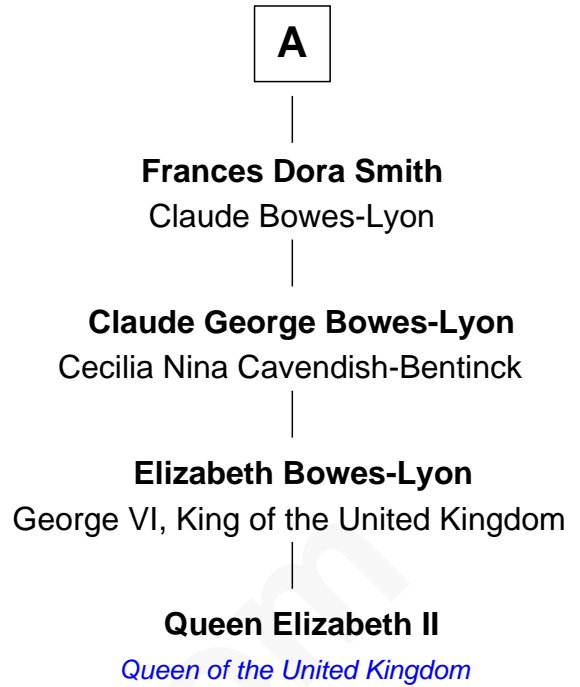

FamousKin.com Relationship Chart of

Charles Lewis Tiffany
Co-Founder of Tiffany & Co.

5th cousin 5 times removed of

Queen Elizabeth II
Queen of the United Kingdom

Rev. Benjamin Child
Sarah Shenton

Benjamin Child
Mary Bowen

Joshua Child
Elizabeth Morris

Dorothy Child
Ebenezer Draper

Isaac Draper
Chloe Tingley

Chloe Draper
Comfort Tiffany

Charles Lewis Tiffany
Co-Founder of Tiffany & Co.

Elizabeth Child
Rev. James Bradshaw

Sarah Bradshaw
Daniel Bayley

James Bayley
Sarah Kirk

James Bayley
Anne Peploe

Elizabeth Bayley
Sir John Parker Mosley

Frances Mary Parker Mosley
George Smith

Oswald Smith
Henrietta Mildred Hodgson

A

Elizabeth II photo by [Eric Draper](#)