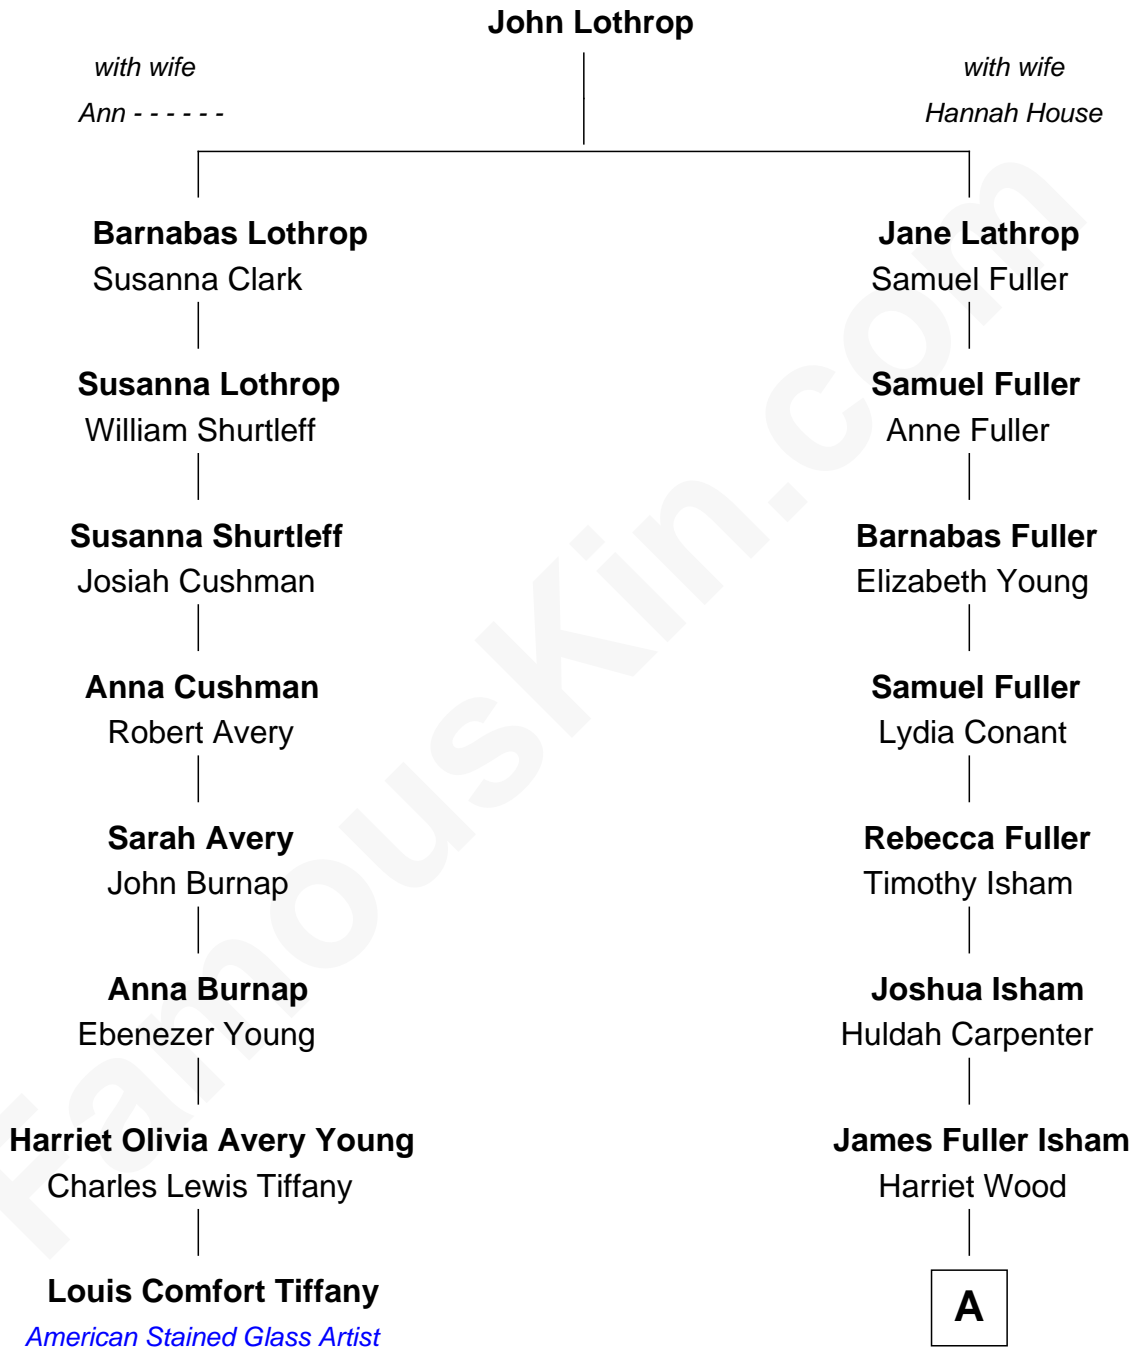

FamousKin.com
Relationship Chart of
Louis Comfort Tiffany
American Stained Glass Artist

7th cousin 4 times removed of

Mark Isham
Musician, Film Composer

A

Joshua Henry Isham
Christiana Towne Messer

James Henry Isham
Julia Elizabeth Rouse

Howard Fuller Isham
Laura Wilkinson Ware

Howard Fuller Isham
Patricia Jane Hammond

Mark Isham
Musician, Film Composer

FamousKin.com