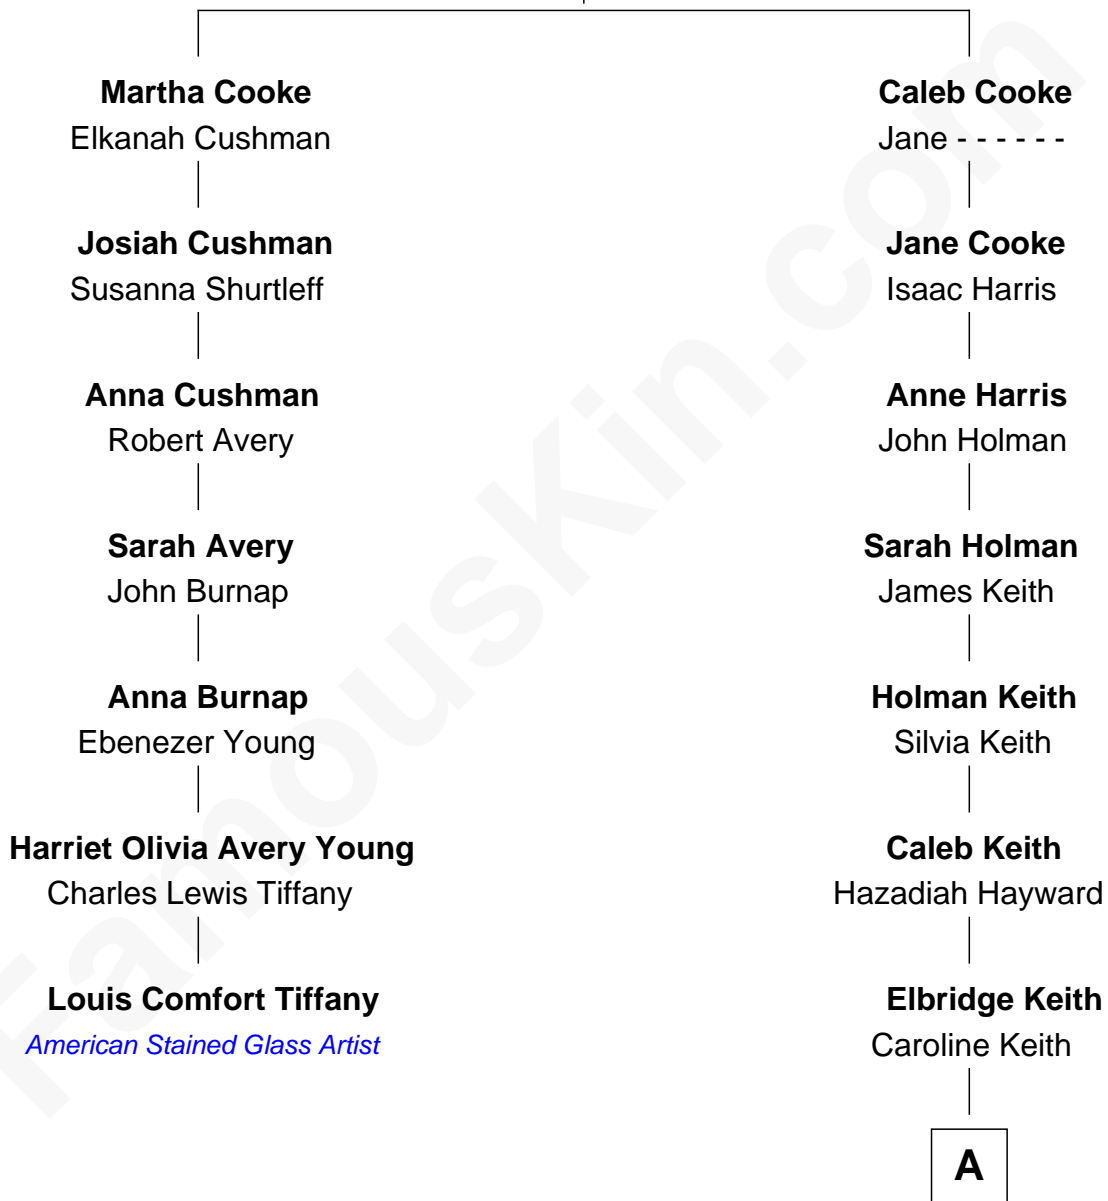

# FamousKin.com Relationship Chart of

**Louis Comfort Tiffany**

*American Stained Glass Artist*

6th cousin 6 times removed of

**Arthur Gregg Sulzberger**

*New York Times Publisher*

**Jacob Cooke**  
Damaris Hopkins

**A**

**Mary Jane Keith**

Adna Alden

**Annie Louise Alden**

Theodore Elisha Grant

**Theodore Francis Grant**

Helen Macdonald

**Barbara Winslow Grant**