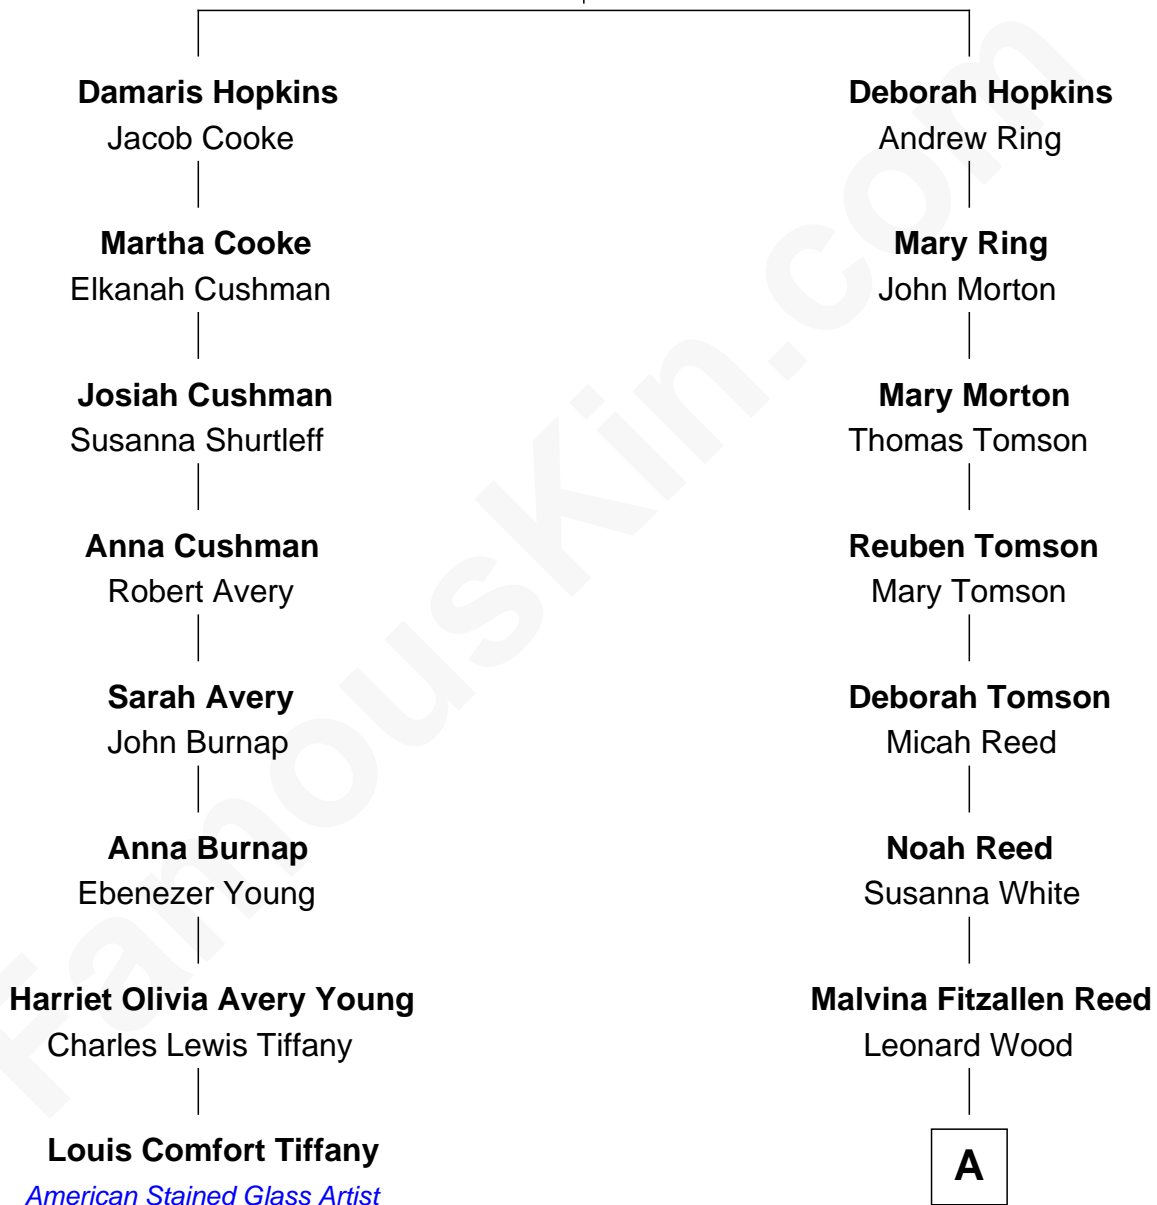

FamousKin.com Relationship Chart of

Louis Comfort Tiffany

American Stained Glass Artist

7th cousin 1 time removed of

Maj. Gen. Leonard Wood

Leader of the Rough Riders

Stephen Hopkins

Elizabeth Fisher

A

Dr. Charles Jewett Wood
Caroline Elizabeth Hagar

Maj. Gen. Leonard Wood
Leader of the Rough Riders

FamousKin.com