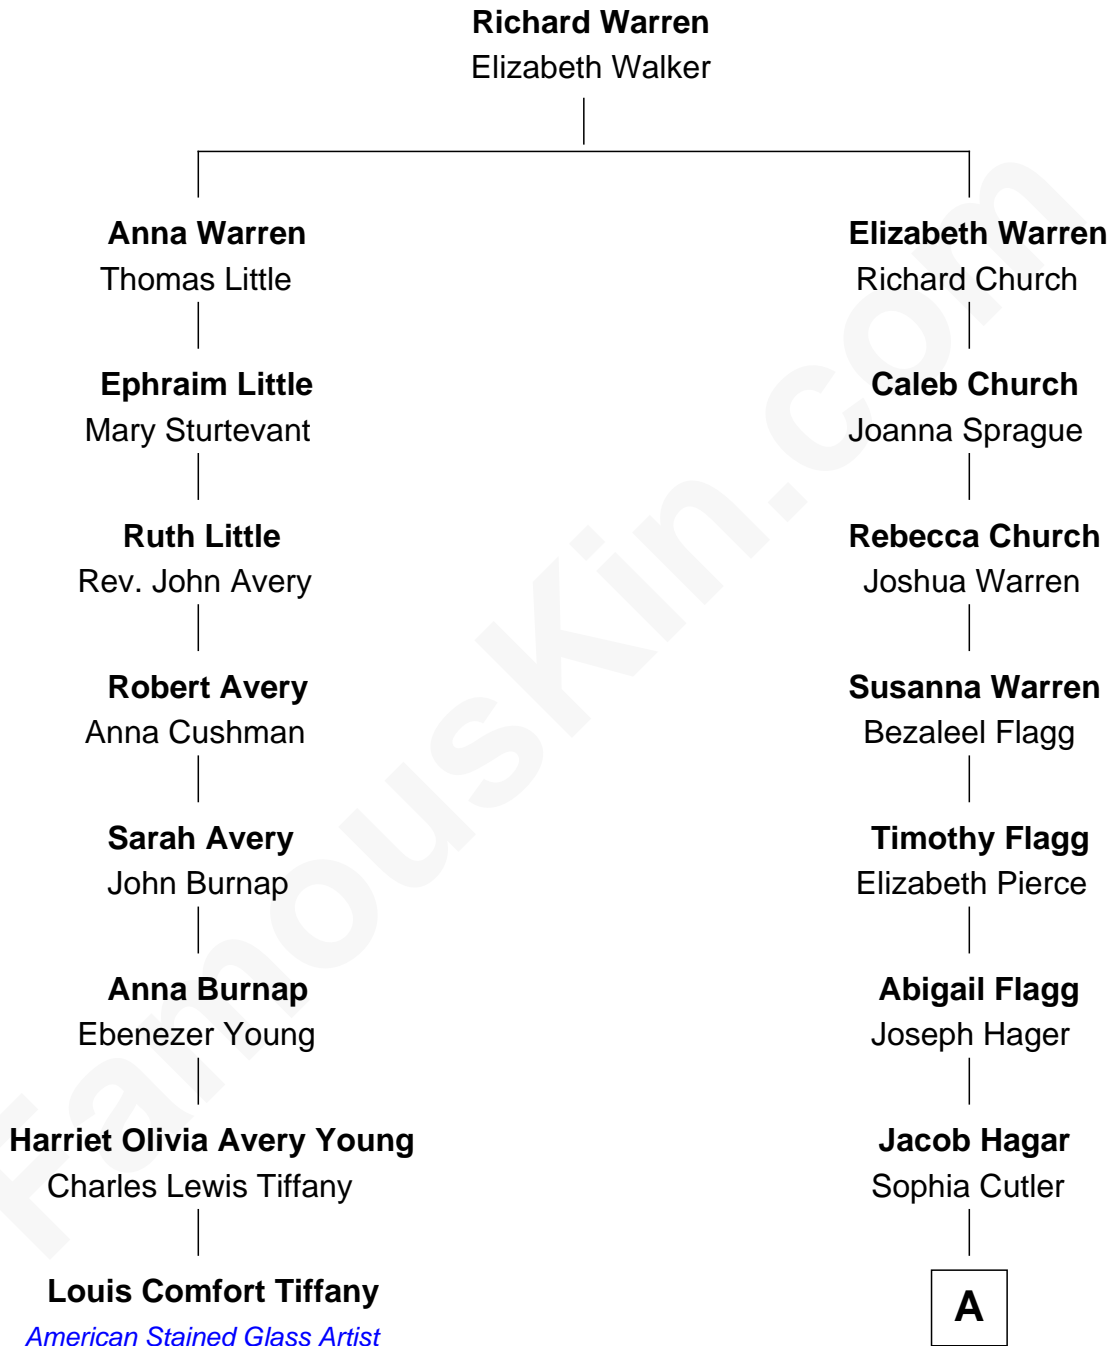

FamousKin.com Relationship Chart of

Louis Comfort Tiffany

American Stained Glass Artist

7th cousin 1 time removed of

Maj. Gen. Leonard Wood

Leader of the Rough Riders

A

Caroline Elizabeth Hagar
Dr. Charles Jewett Wood

Maj. Gen. Leonard Wood
Leader of the Rough Riders

FamousKin.com