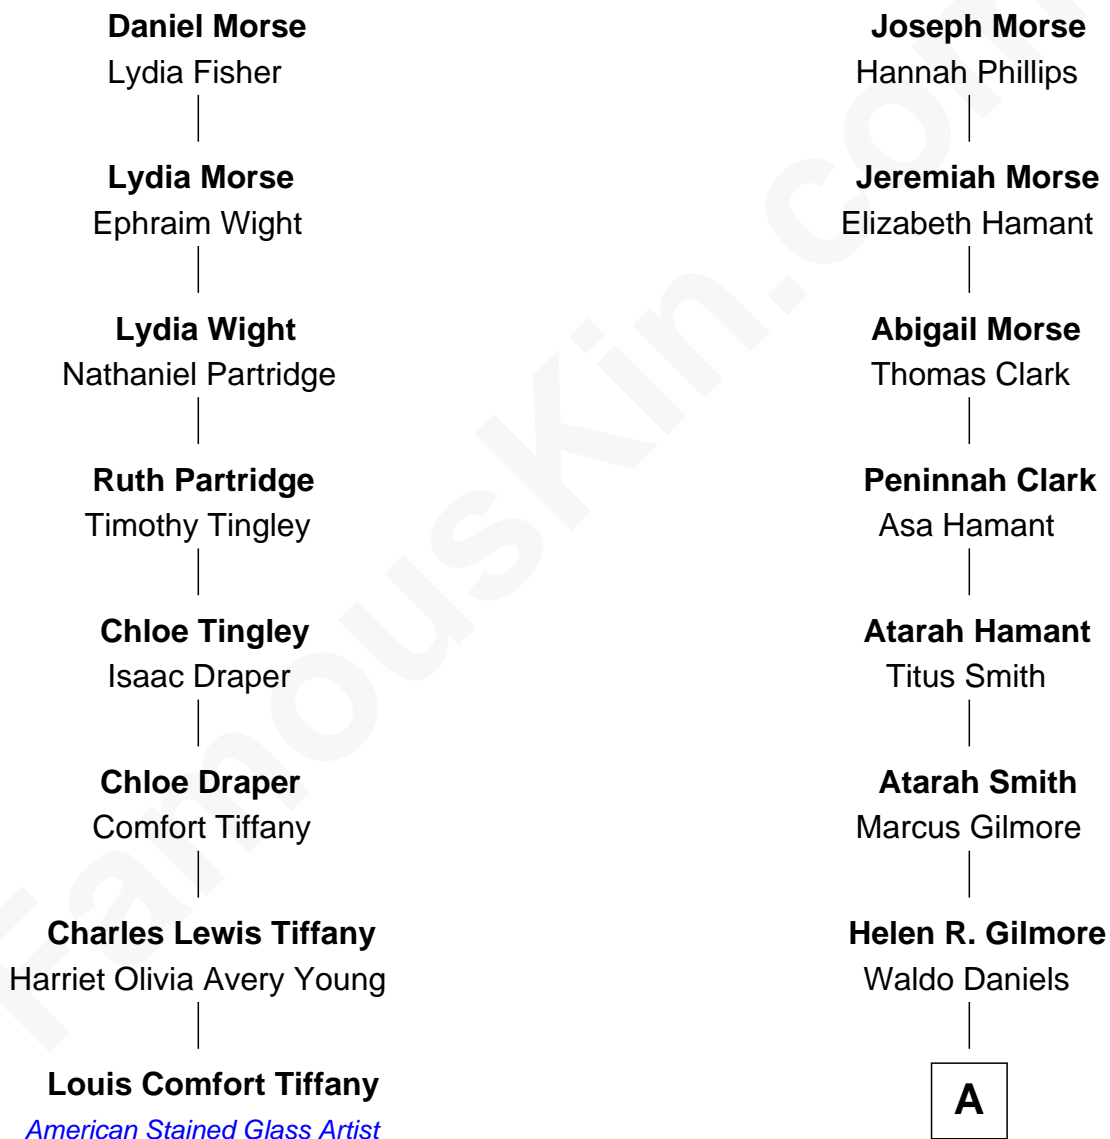

# FamousKin.com Relationship Chart of

**Louis Comfort Tiffany**

*American Stained Glass Artist*

7th cousin 1 time removed of

**Bessie Waldo (Daniels) Allison**

*RMS Titanic Victim*

**Samuel Morse**  
Elizabeth Jasper

A

Arville Fisher Daniels

Sarah J. McCully

Bessie Waldo (Daniels) Allison

*RMS Titanic Victim*

FamousKin.com