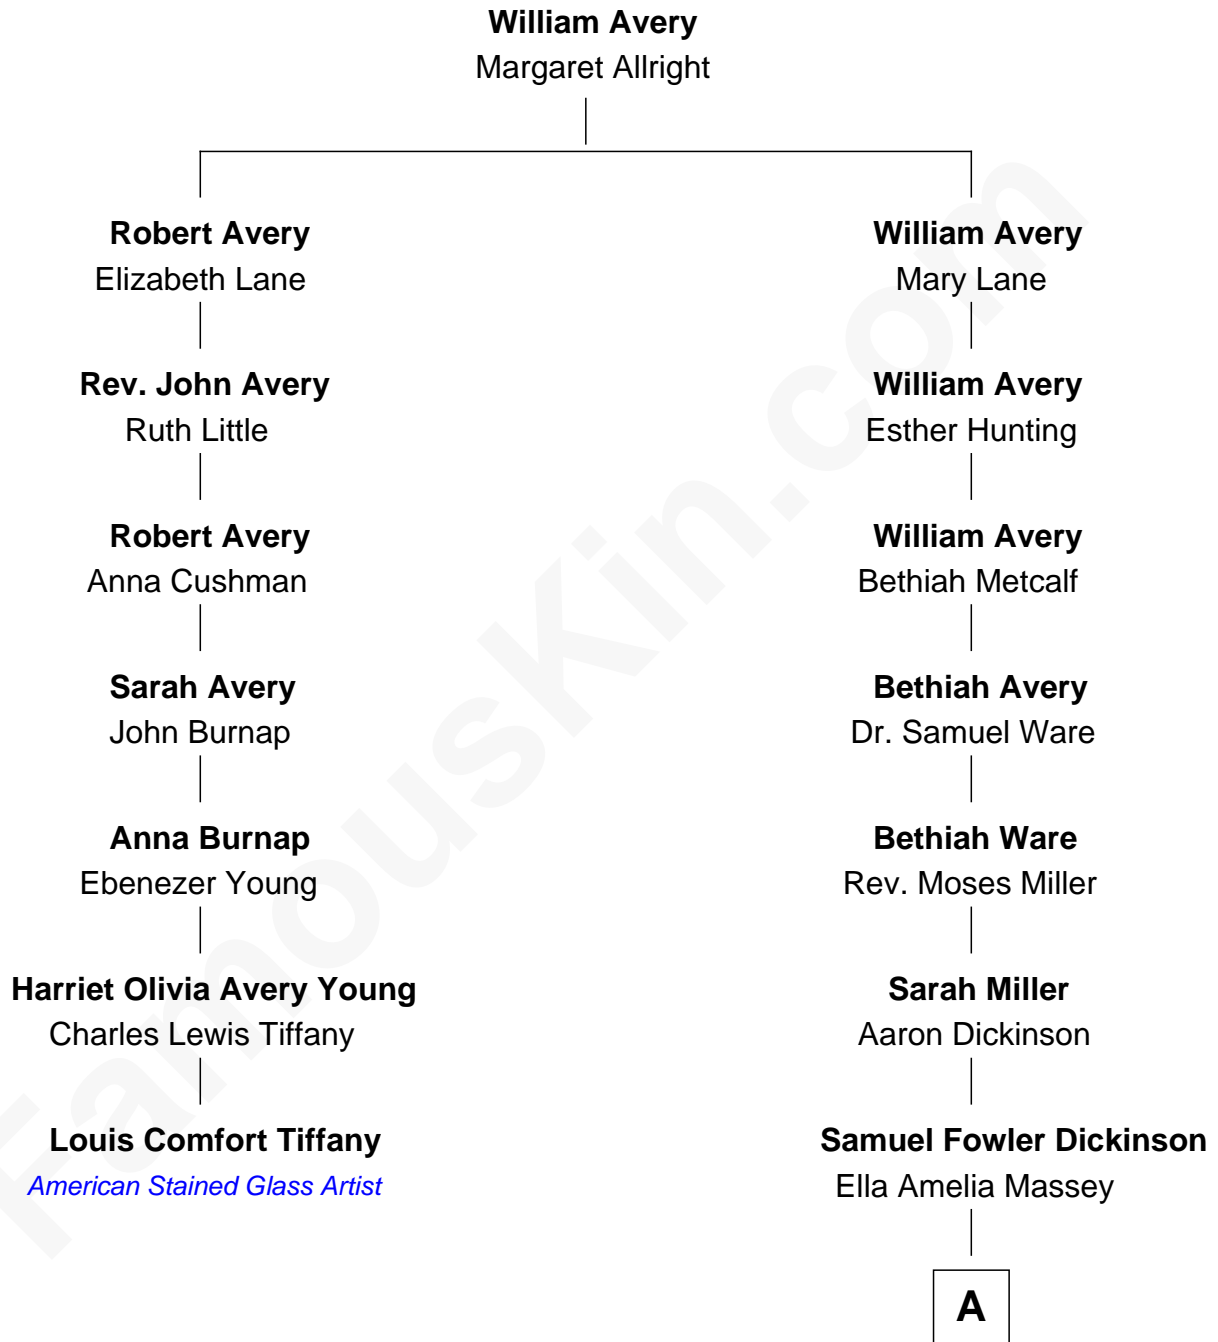

# FamousKin.com Relationship Chart of

**Louis Comfort Tiffany**

*American Stained Glass Artist*

6th cousin 2 times removed of

**Ray Stanton Avery**

*Founder, Avery Dennison Corp.*

**A**

—  
**Emma Miller Dickinson**

Oliver Perry Avery

—  
**Ray Stanton Avery**

*Founder, Avery Dennison Corp.*

FamousKin.com