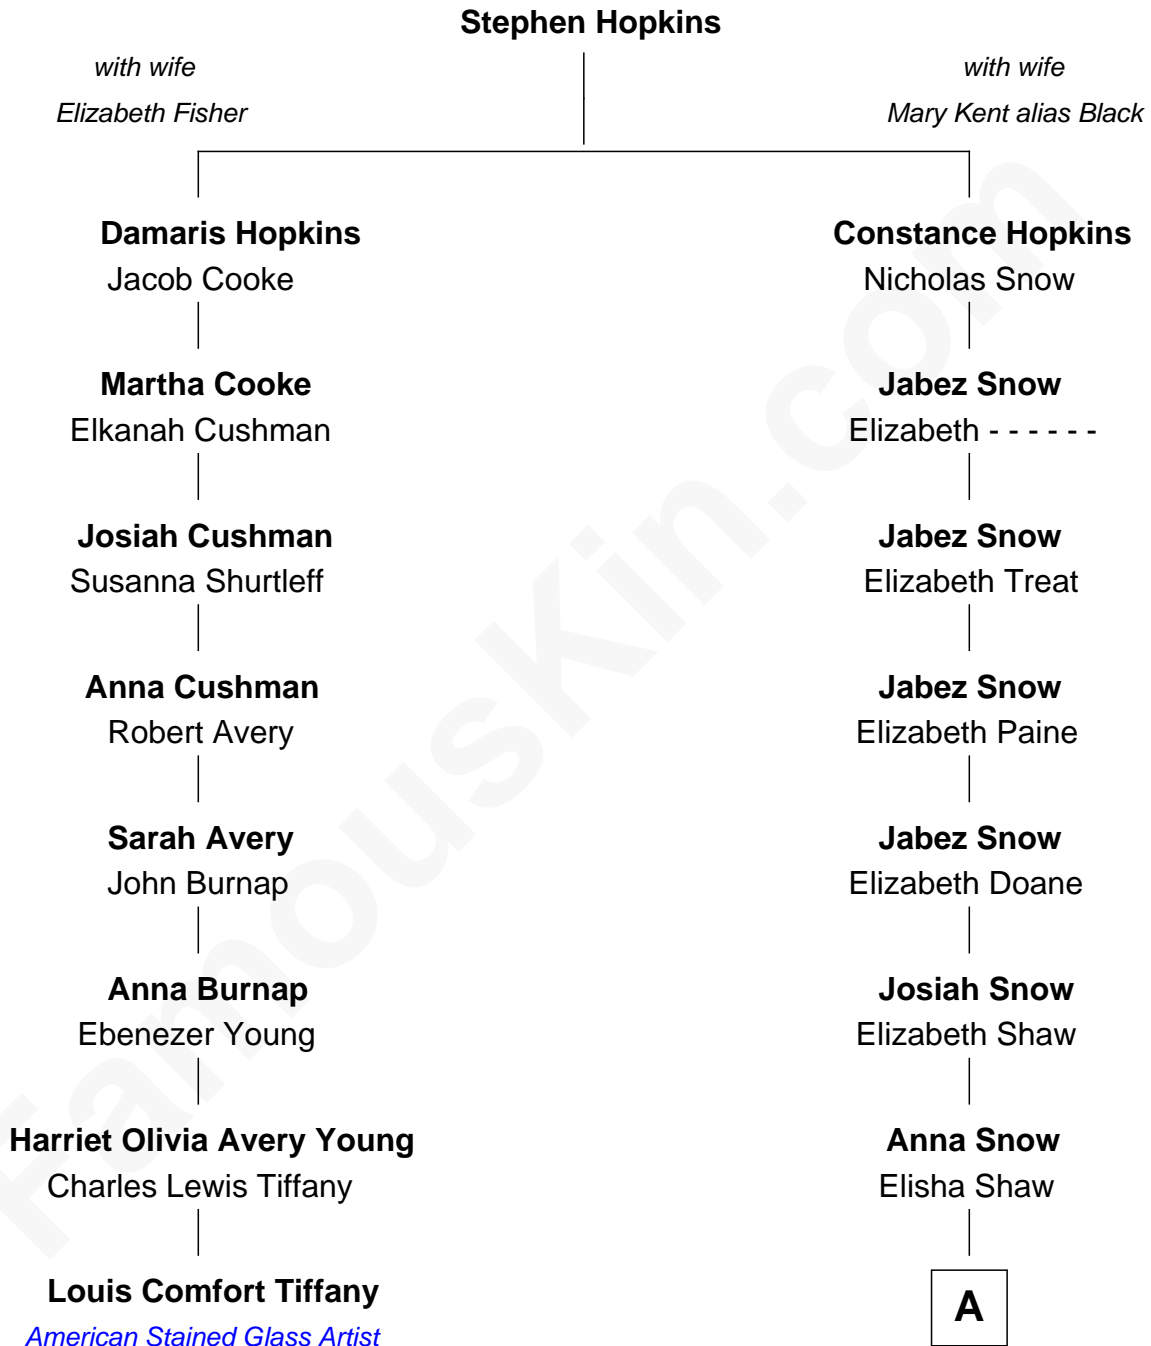

FamousKin.com
Relationship Chart of
Louis Comfort Tiffany
American Stained Glass Artist

7th cousin 4 times removed of

Tamsin Todd
CEO, Findmypast

A

—
Mary Shaw

William Murray Todd

—
George Justus Todd

Sarah Blair

—
Charles Gordon Todd

Kathleen Marie - - - - -

—
Private

Private

—
Tamsin Todd

CEO, Findmypast

FamousKin.com