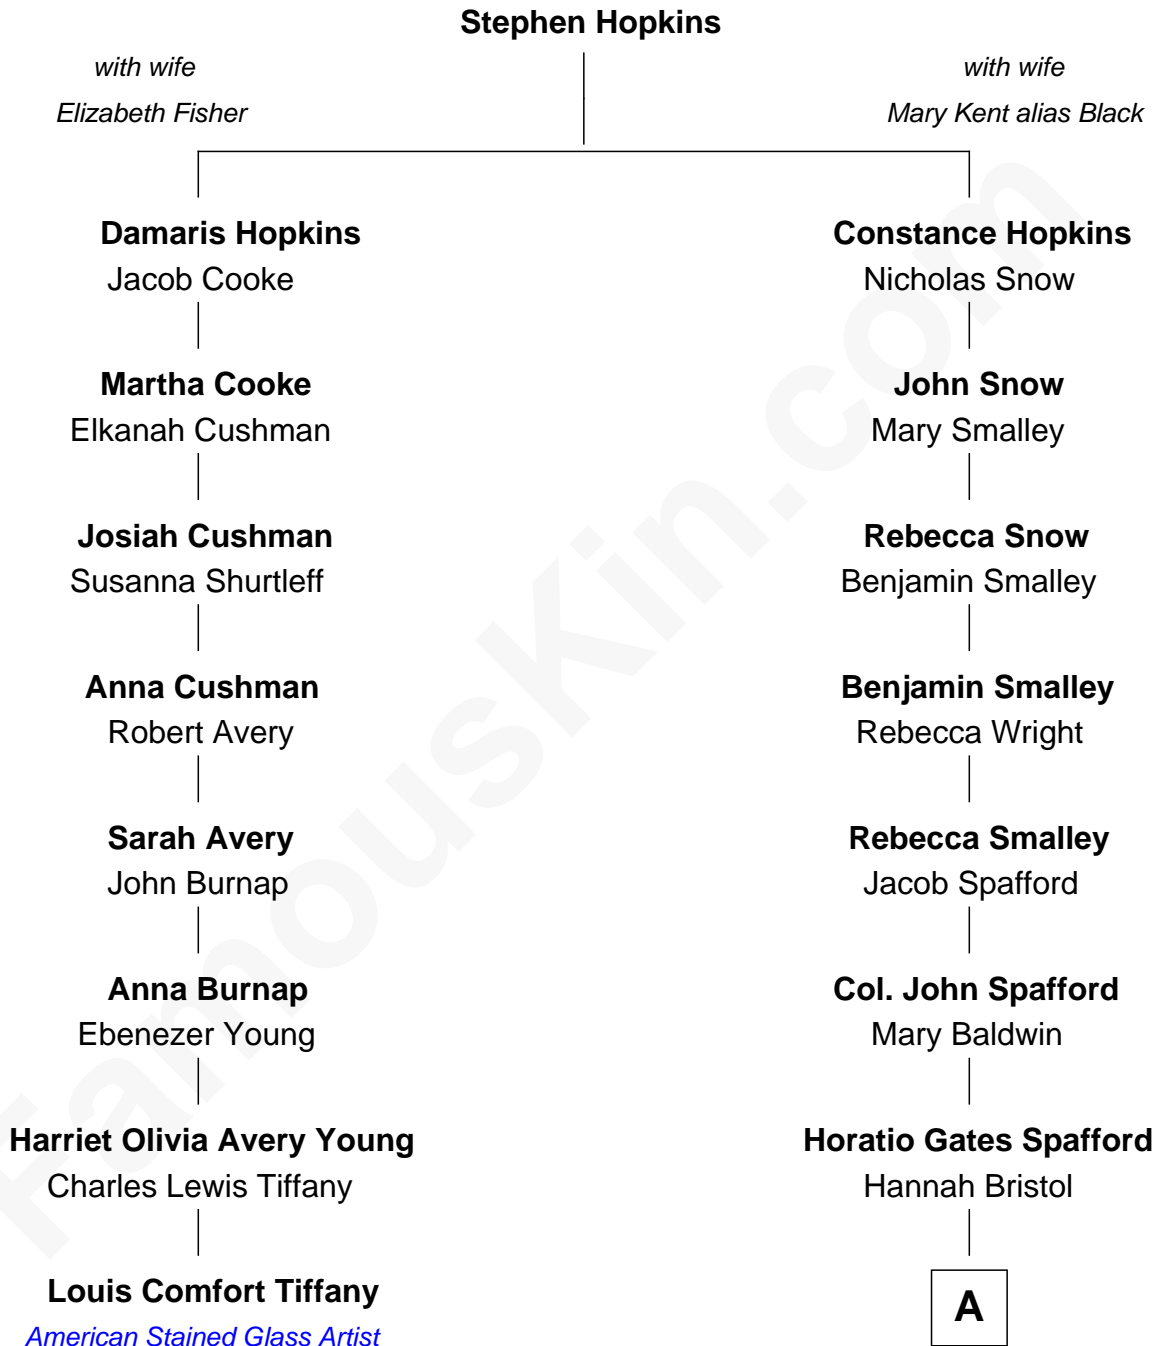

FamousKin.com

Relationship Chart of

Louis Comfort Tiffany

American Stained Glass Artist

7th cousin 5 times removed of

Linda Ronstadt
Singer and Songwriter

A

Mary A. Spafford
Matthew Leffingwell

Mary E. Leffingwell
Jonas Bowman

Adelaide Hesiah Bowman
Charles Henry Berger

Hazel Dawn Berger
Lloyd Groff Copeman

Ruth Mary Copeman
Gilbert Ronstadt

Linda Ronstadt
Singer and Songwriter