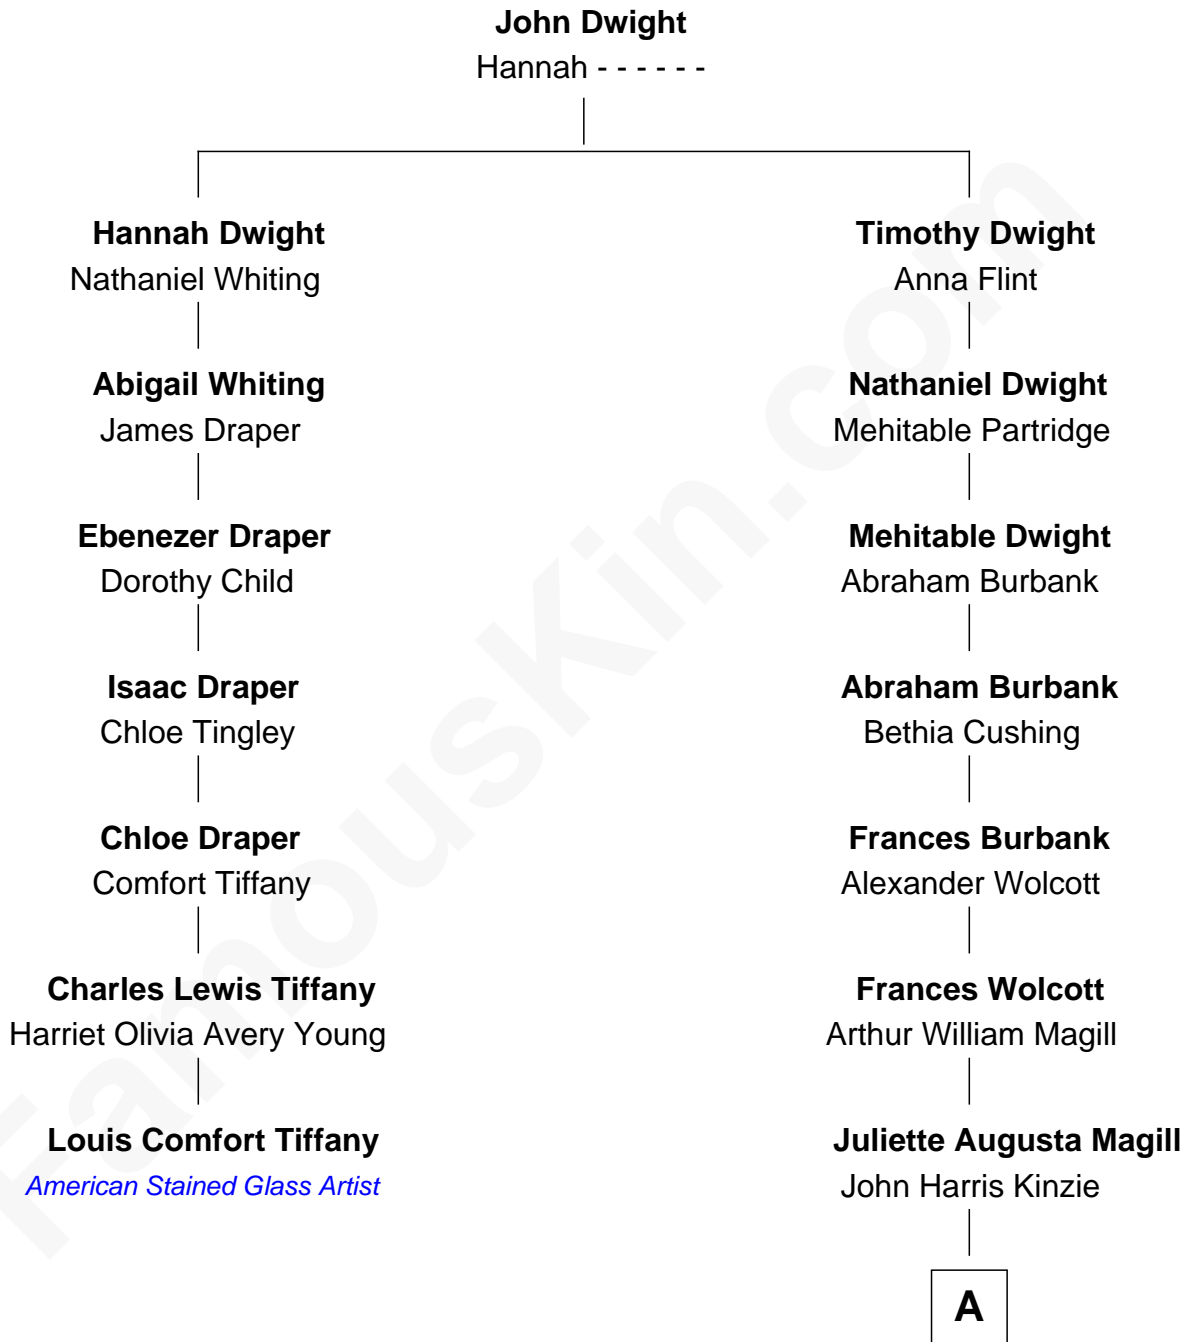

FamousKin.com Relationship Chart of

Louis Comfort Tiffany

American Stained Glass Artist

6th cousin 2 times removed of

Juliette Gordon Low

Founder of the Girl Scouts

A

Eleanor Lytle Kinzie
William Washington Gordon

Juliette Gordon Low
Founder of the Girl Scouts

FamousKin.com