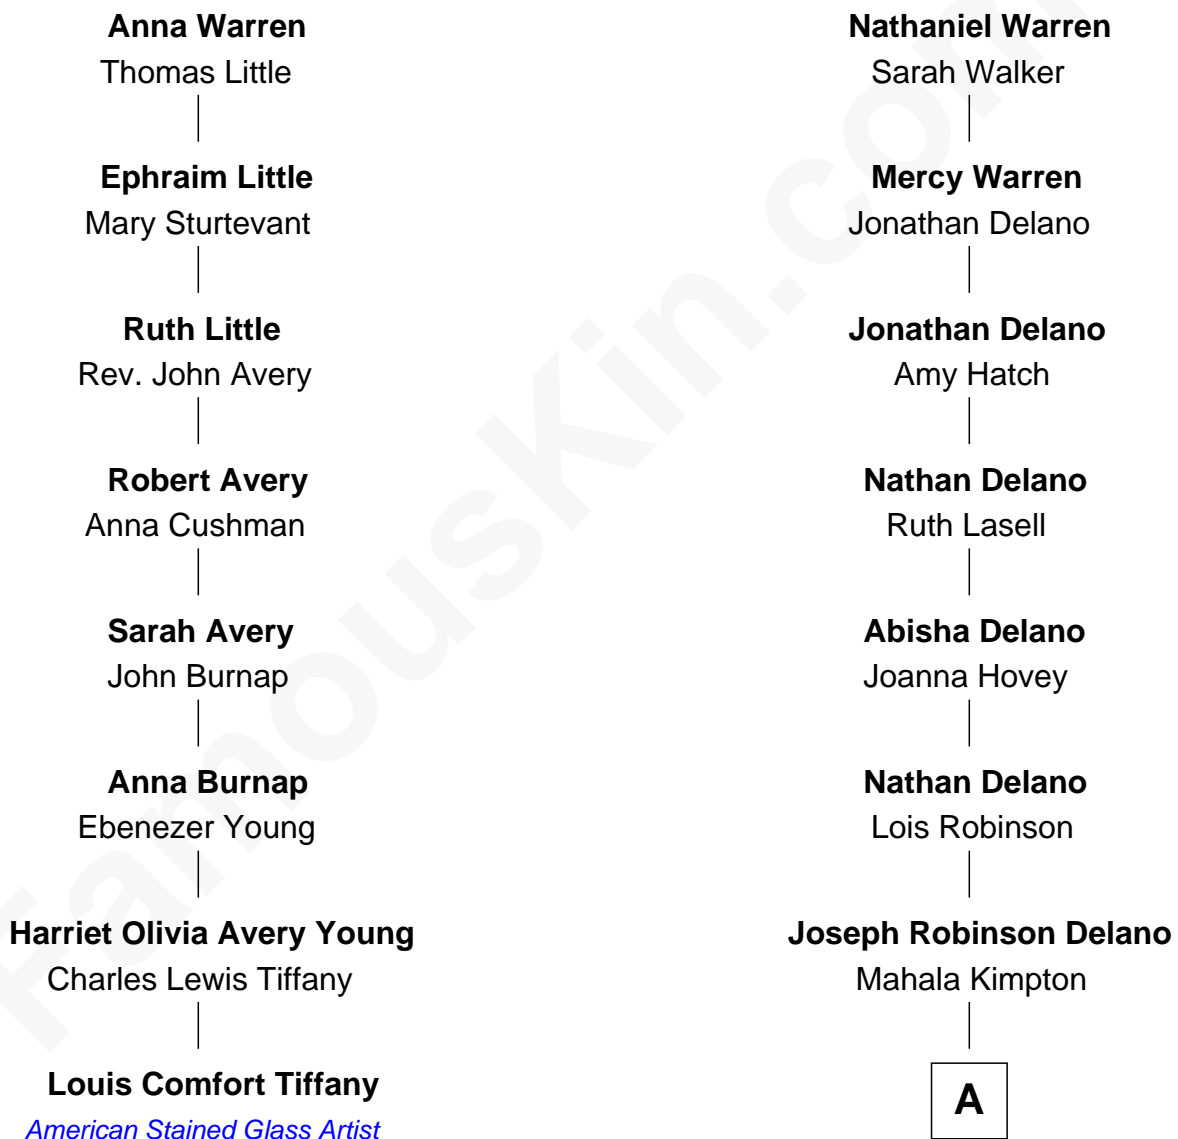

# FamousKin.com Relationship Chart of

**Louis Comfort Tiffany**

*American Stained Glass Artist*

7th cousin 1 time removed of

**William Rush Merriam**

*11th Governor of Minnesota*

**Richard Warren**  
Elizabeth Walker

A

**Mahala Kimpton Delano**  
Col. John Lafayette Merriam

**William Rush Merriam**  
*11th Governor of Minnesota*

FamousKin.com