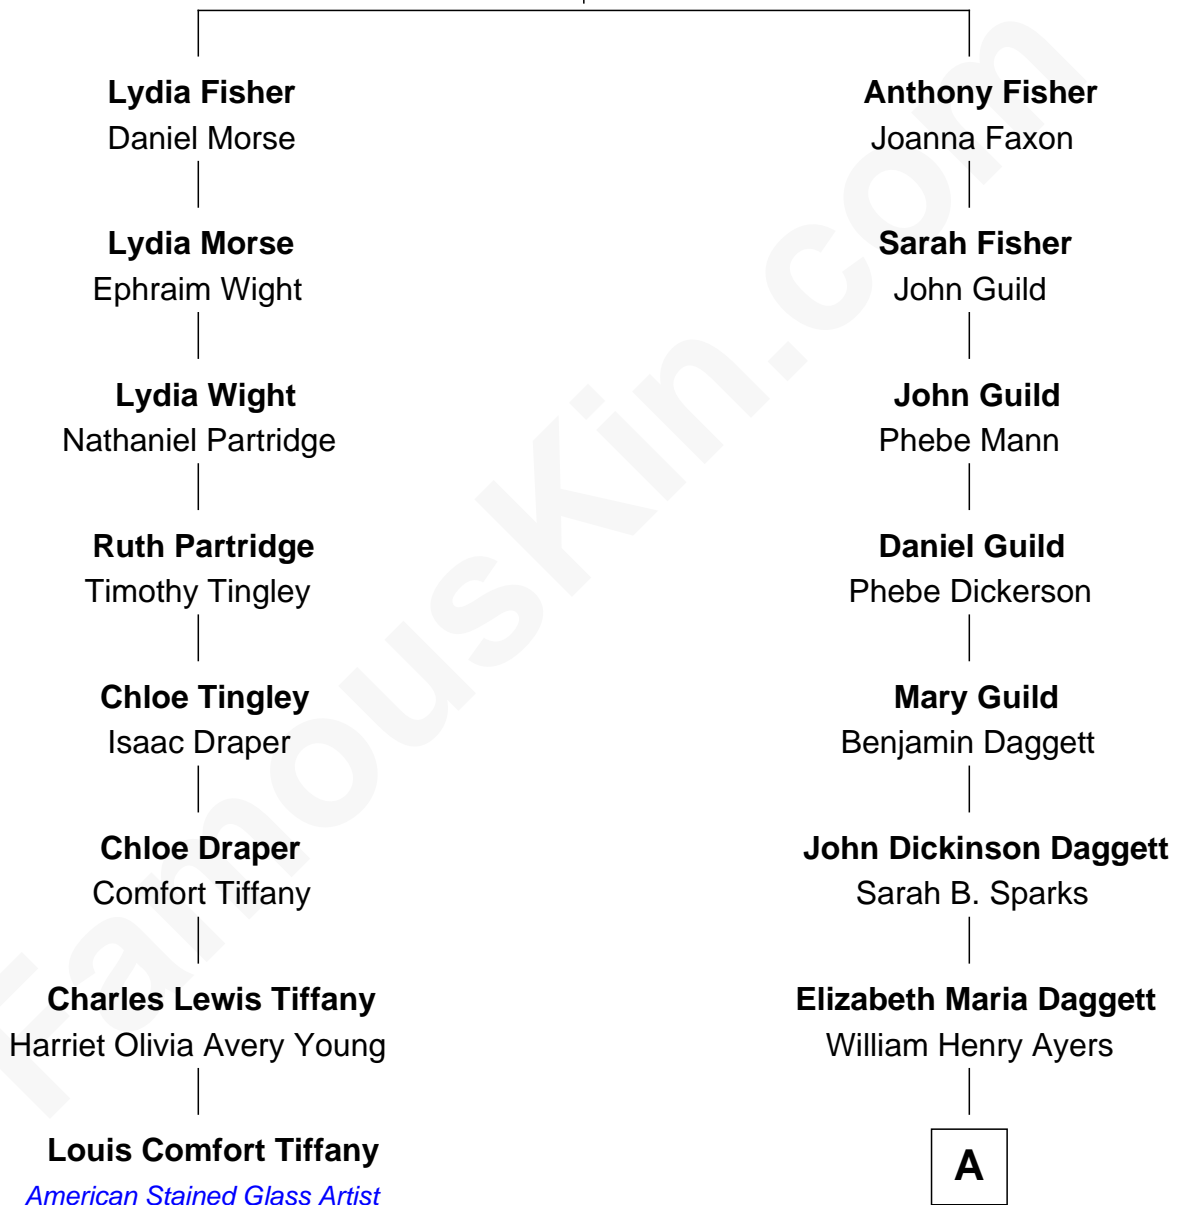

FamousKin.com Relationship Chart of

Louis Comfort Tiffany

American Stained Glass Artist

7th cousin 4 times removed of

Ethan Peck

TV and Movie Actor

Anthony Fisher

Alice - - - - -

A

John Daggett Ayers
Katherine Elizabeth Forse

Bernice Mae Ayers
Gregory Pearl Peck

Gregory Peck
Greta Kukkonen

Stephen Joseph Peck
Francine Matarazzo

Ethan Peck
TV and Movie Actor