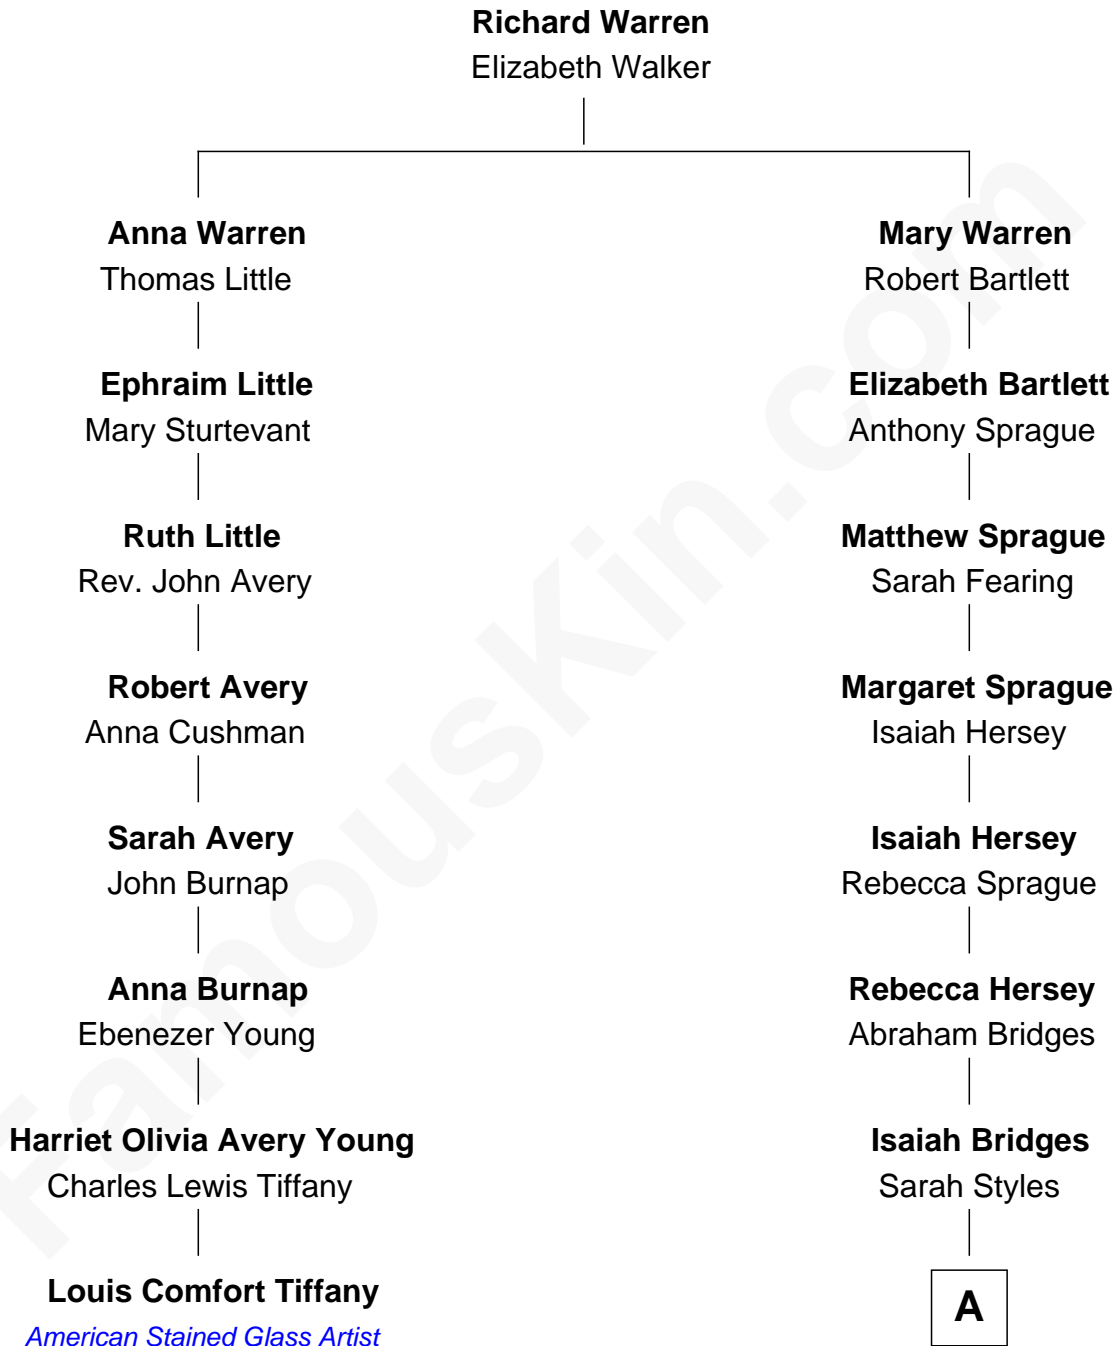

# FamousKin.com Relationship Chart of

**Louis Comfort Tiffany**

*American Stained Glass Artist*

7th cousin 2 times removed of

**Styles Bridges**

*63rd Governor of New Hampshire*

**A**

Henry S. Bridges

Keziah J. Wilbur

Earle Leopold Bridges

Alina Roxanna Fisher

Styles Bridges

*63rd Governor of New Hampshire*

FamousKin.com