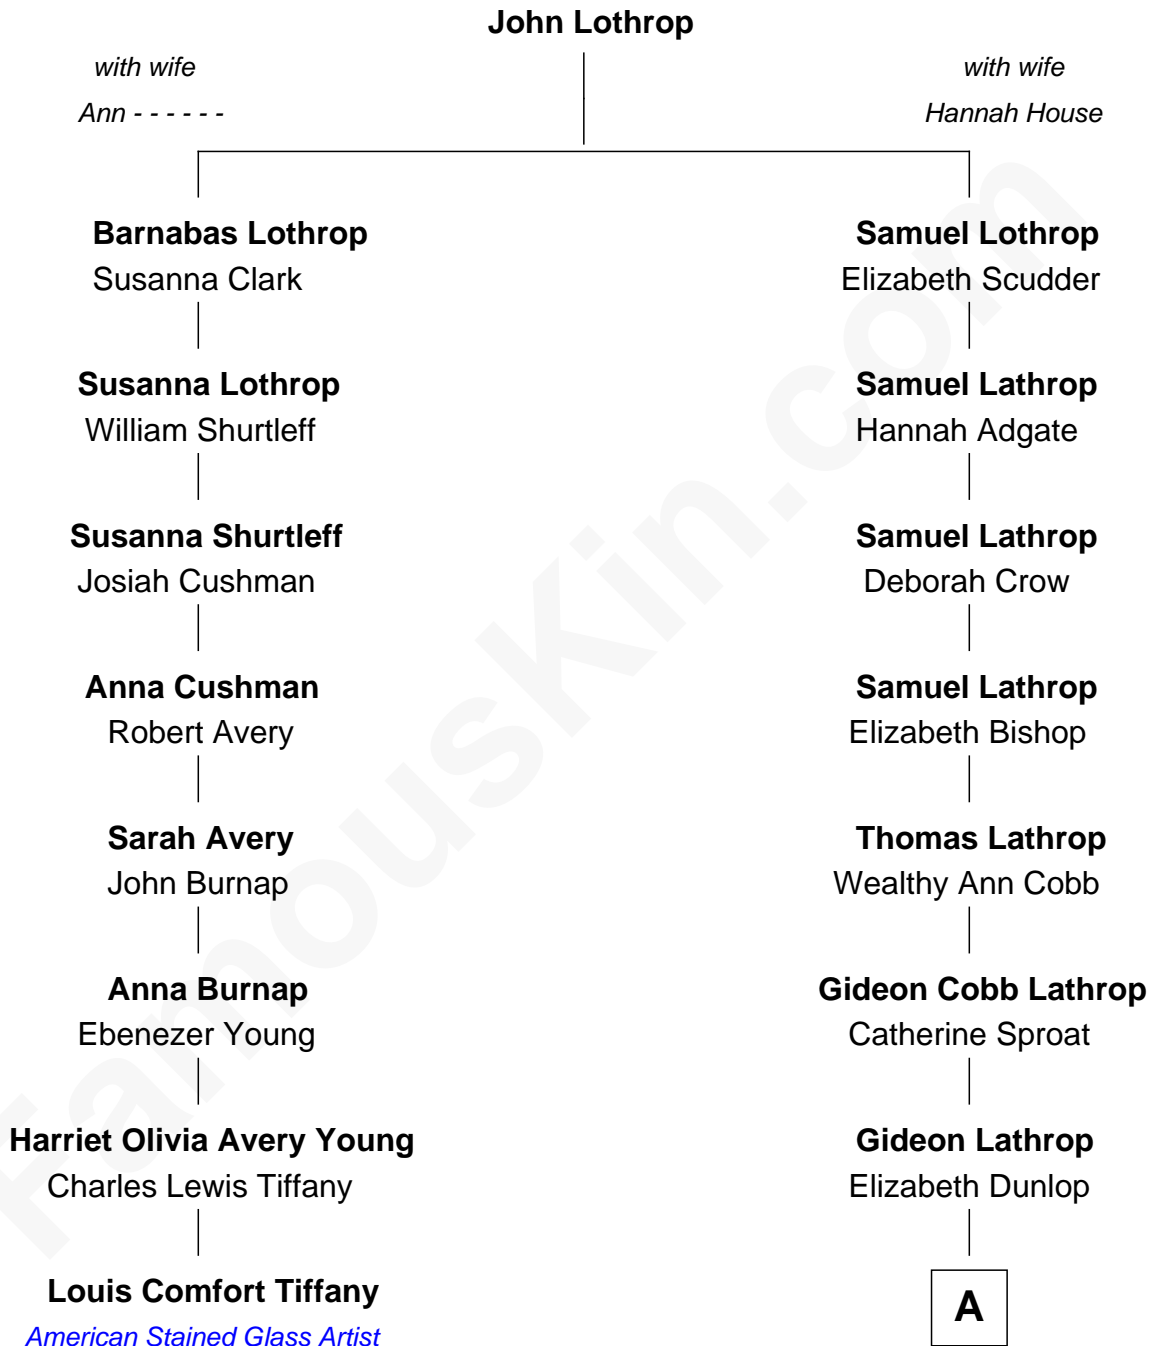

FamousKin.com

Relationship Chart of

Louis Comfort Tiffany

American Stained Glass Artist

7th cousin 3 times removed of

Ann B. Davis
TV Actress

A

Helen Elizabeth Lathrop

Francis H. Stott

Arthur Curtiss Stott

Harriet E. Evans

Marguerite Stott

Cassius Miles Davis

Ann B. Davis

TV Actress

FamousKin.com