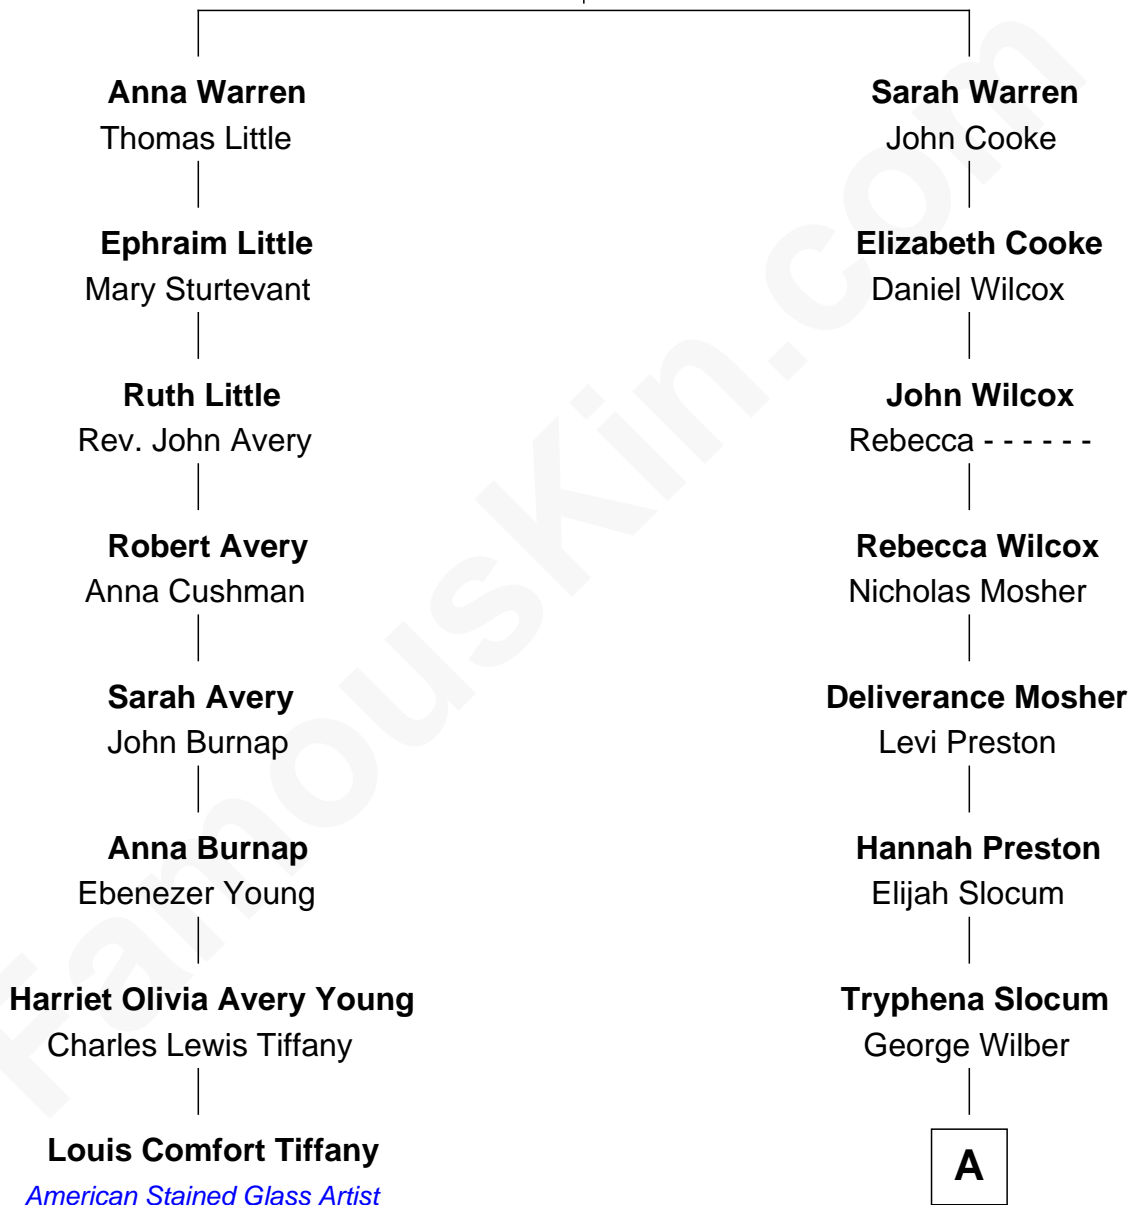

FamousKin.com

Relationship Chart of

Louis Comfort Tiffany

American Stained Glass Artist

7th cousin 3 times removed of

Ann B. Davis
TV Actress

Richard Warren
Elizabeth Walker

A

Hannah E. Wilber
Jacob Burnett Hamilton

Adeline Webster Hamilton
Frank Virgil Davis

Cassius Miles Davis
Marguerite Stott

Ann B. Davis
TV Actress

FamousKin.com