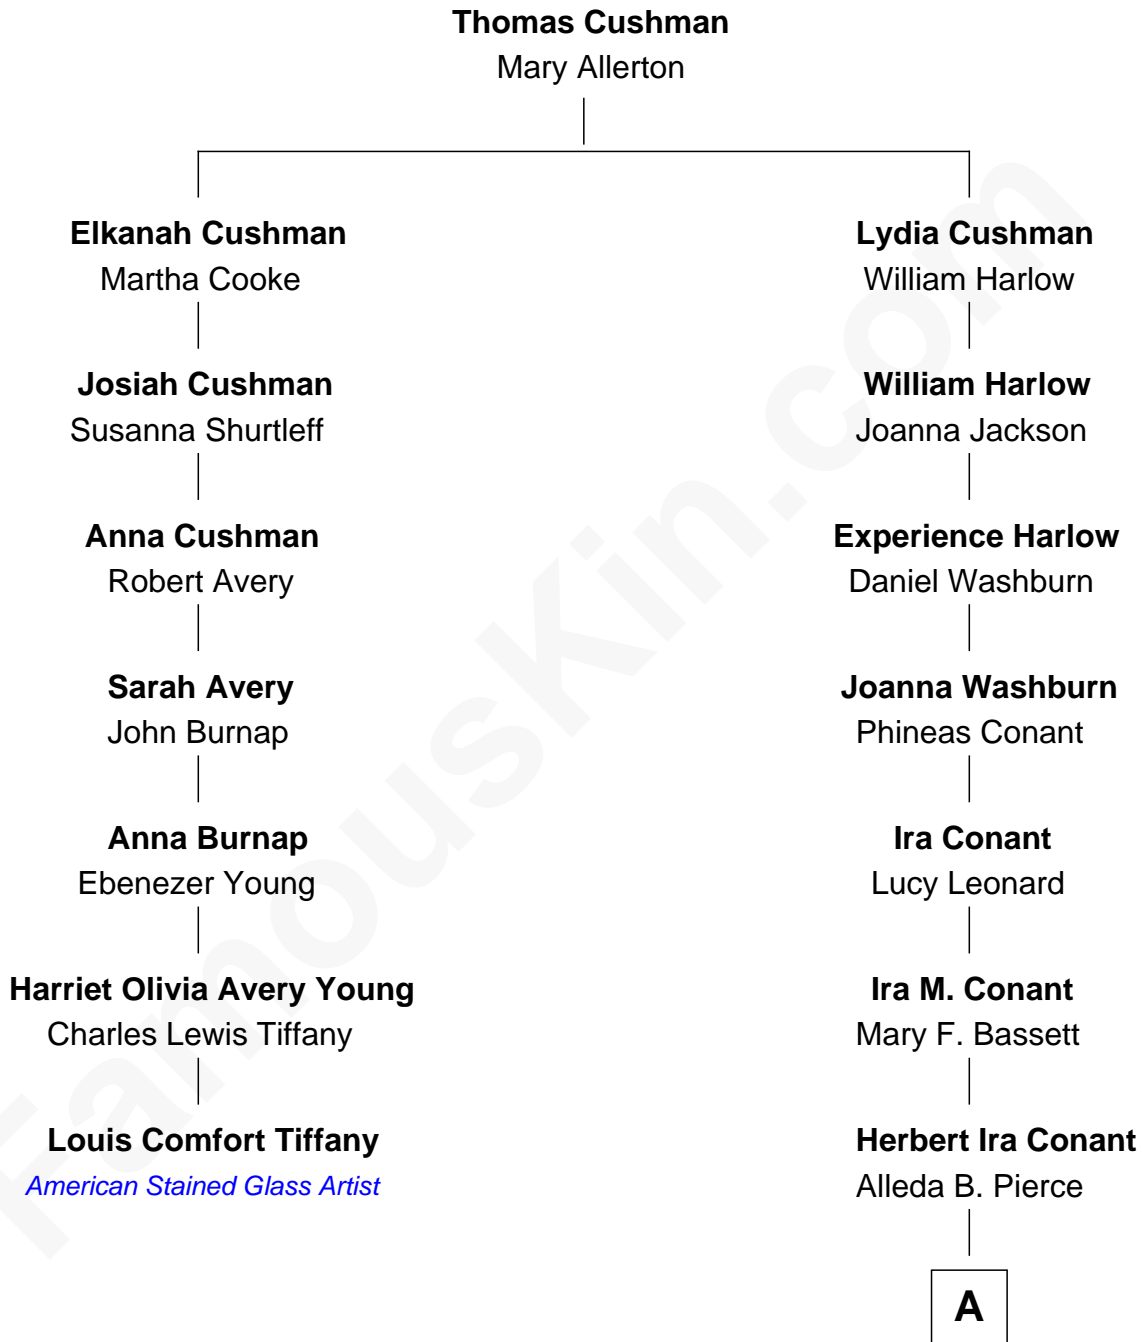

# FamousKin.com Relationship Chart of

**Louis Comfort Tiffany**

*American Stained Glass Artist*

6th cousin 4 times removed of

**Nat Faxon**

*Actor, Comedian, Director and Screenwriter*

**A**

—  
**Marie Bassett Conant**  
Dr. Nathaniel Wales Faxon

—  
**William Otis Faxon**  
Frances Mary Parker

—  
**Dr. David Parker Faxon**  
Monica Andrea Kersten

—  
**Nat Faxon**

*Actor, Comedian, Director and Screenwriter*