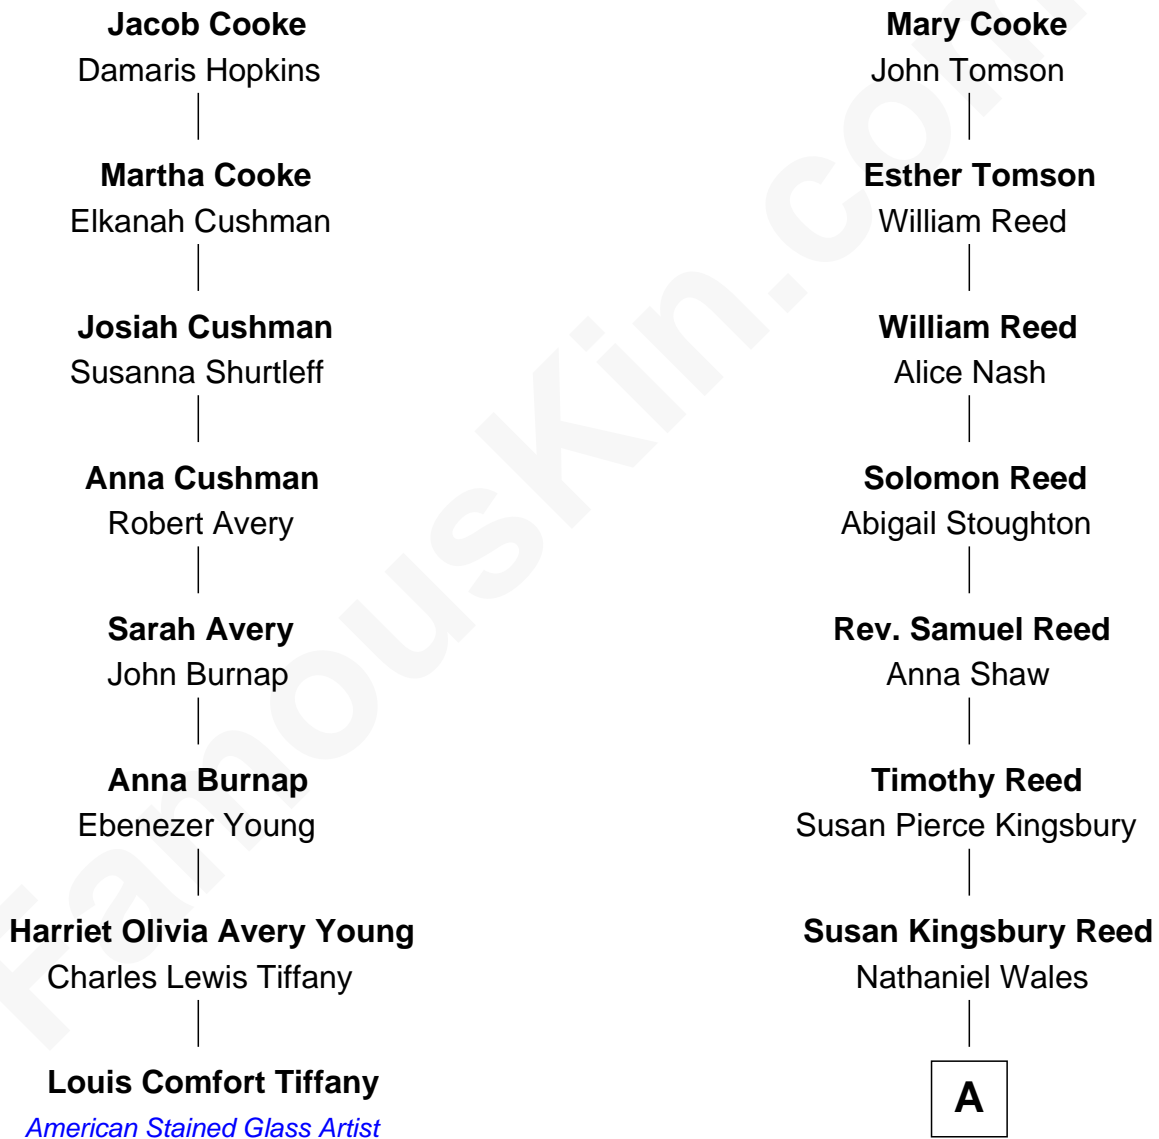

FamousKin.com Relationship Chart of

Louis Comfort Tiffany

American Stained Glass Artist

7th cousin 4 times removed of

Nat Faxon

Actor, Comedian, Director and Screenwriter

Francis Cooke
Hester le Mahieu

A

Susan Reed Wales

Dr. William Otis Faxon

Dr. Nathaniel Wales Faxon

Marie Bassett Conant

William Otis Faxon

Frances Mary Parker

Dr. David Parker Faxon

Monica Andrea Kersten