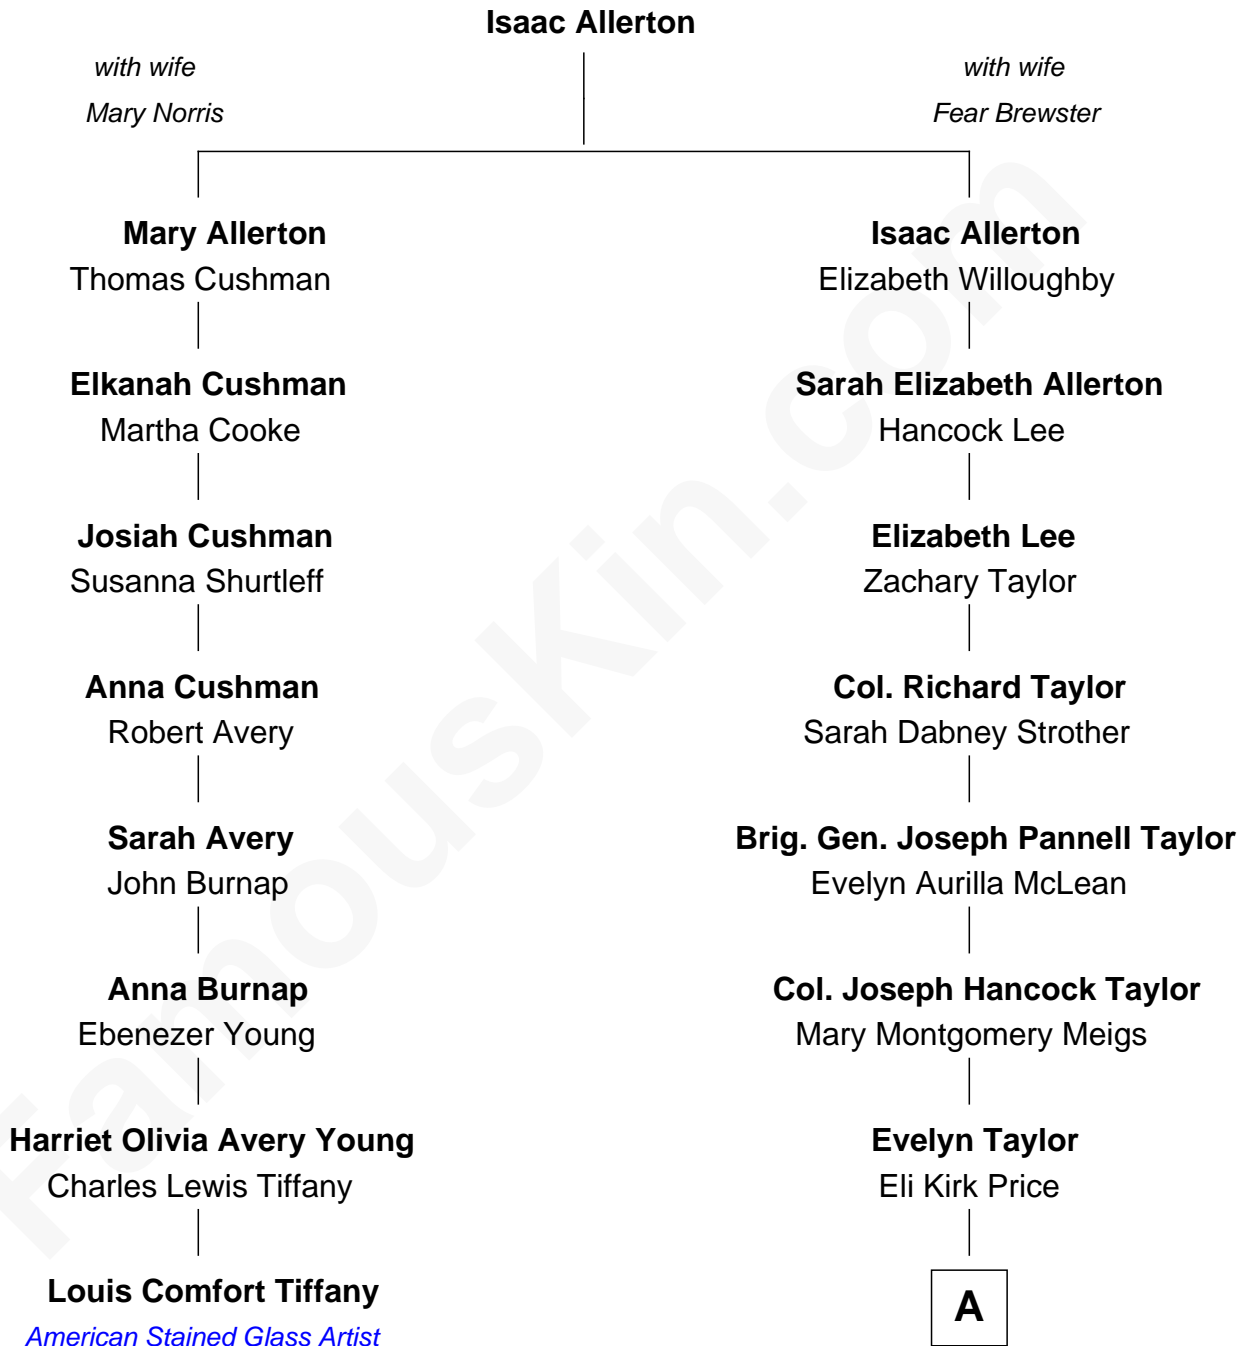

FamousKin.com Relationship Chart of

Louis Comfort Tiffany

American Stained Glass Artist

7th cousin 2 times removed of

Parker Stevenson

TV and Movie Actor

A

Philip Price

Sarah Meade Harrison

Sarah Meade Price

Richard Stevenson Parker

Parker Stevenson

TV and Movie Actor

FamousKin.com