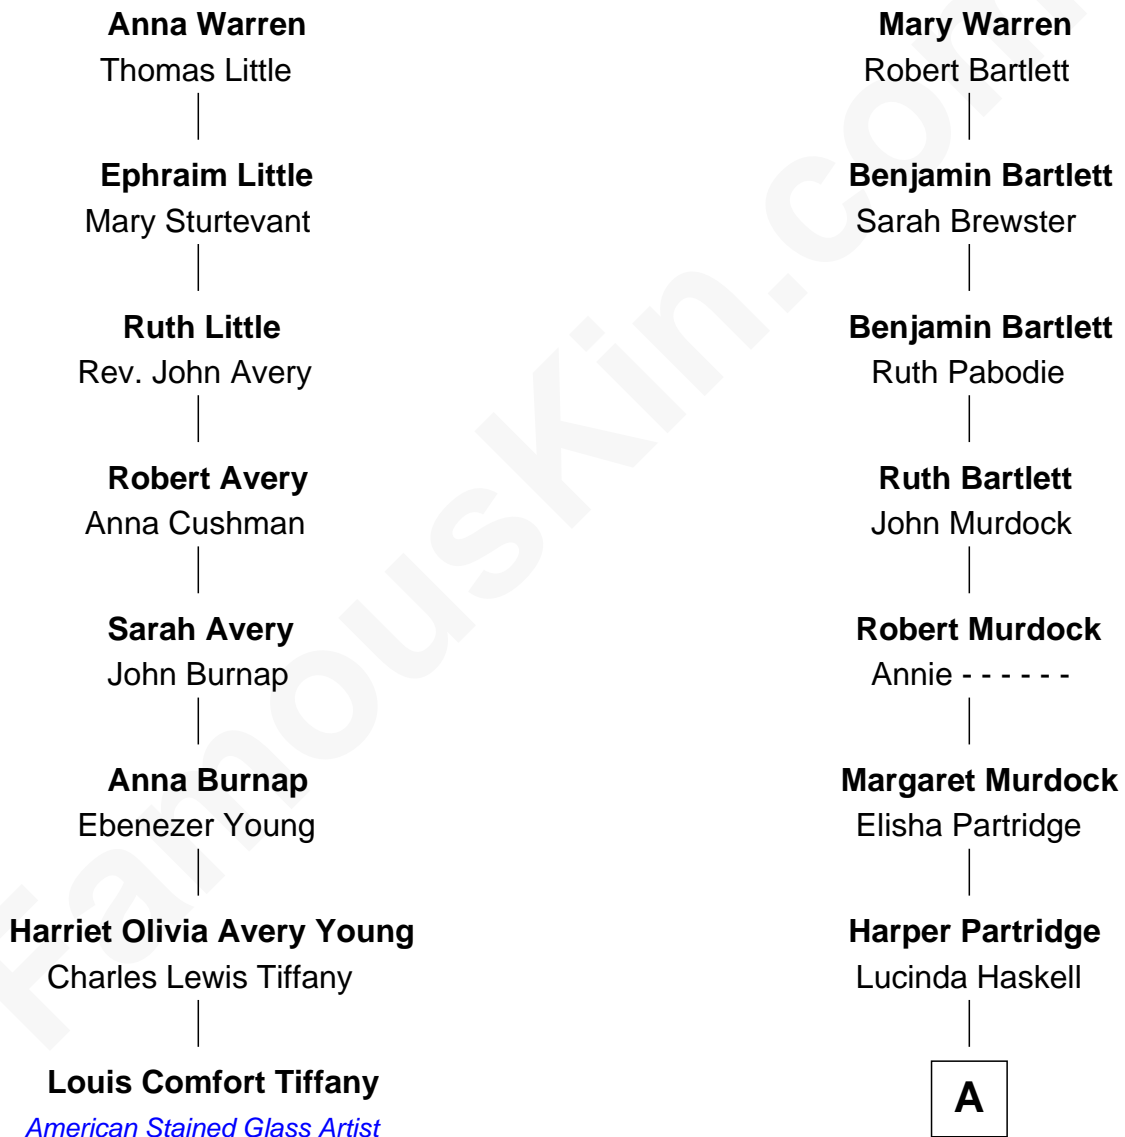

FamousKin.com Relationship Chart of

Louis Comfort Tiffany

American Stained Glass Artist

7th cousin 4 times removed of

Diane Brewster

TV and Movie Actress

Richard Warren
Elizabeth Walker

A

Reuben R. Partridge
Annie Elizabeth Morrison

Jennie M. Partridge
William B. Sloane

Grace Anna Sloane
Reginald Raymond Brewster

Phillip Sloane Brewster
Geraldine Craddock

Diane Brewster
TV and Movie Actress