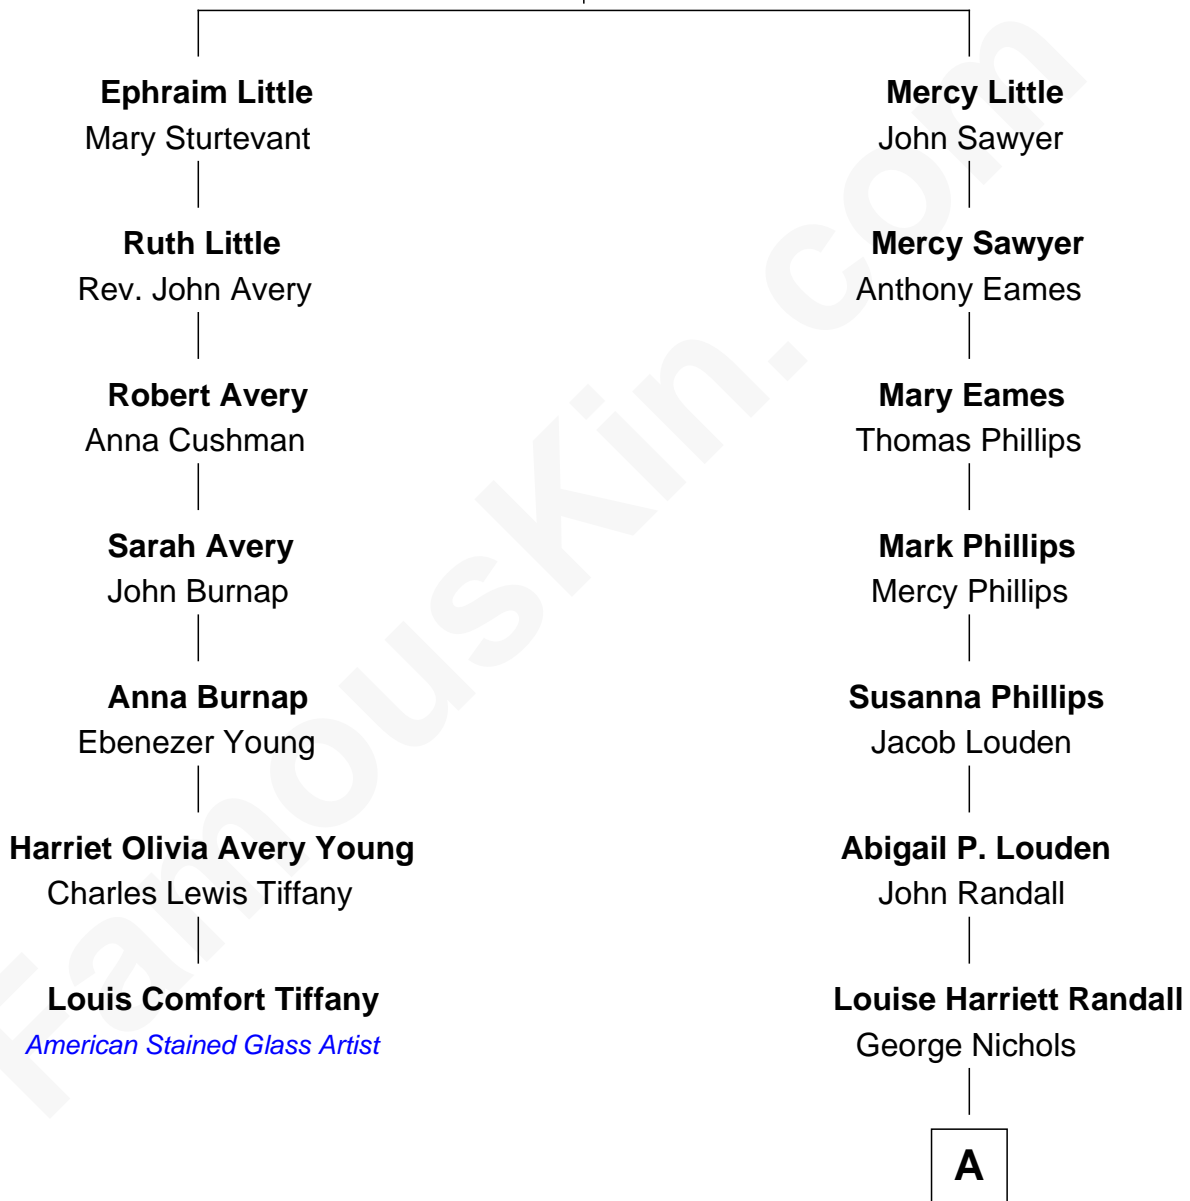

FamousKin.com Relationship Chart of

Louis Comfort Tiffany

American Stained Glass Artist

6th cousin 6 times removed of

Taylor Lautner

TV and Movie Actor

Thomas Little

Anna Warren

A

Wayland Albert Nichols

Fannie Blanche Sisco

Frank James Nichols

Olive F. Allen

Keith Francis Nichols

Wanda J. Yount

Patricia Anne Nichols