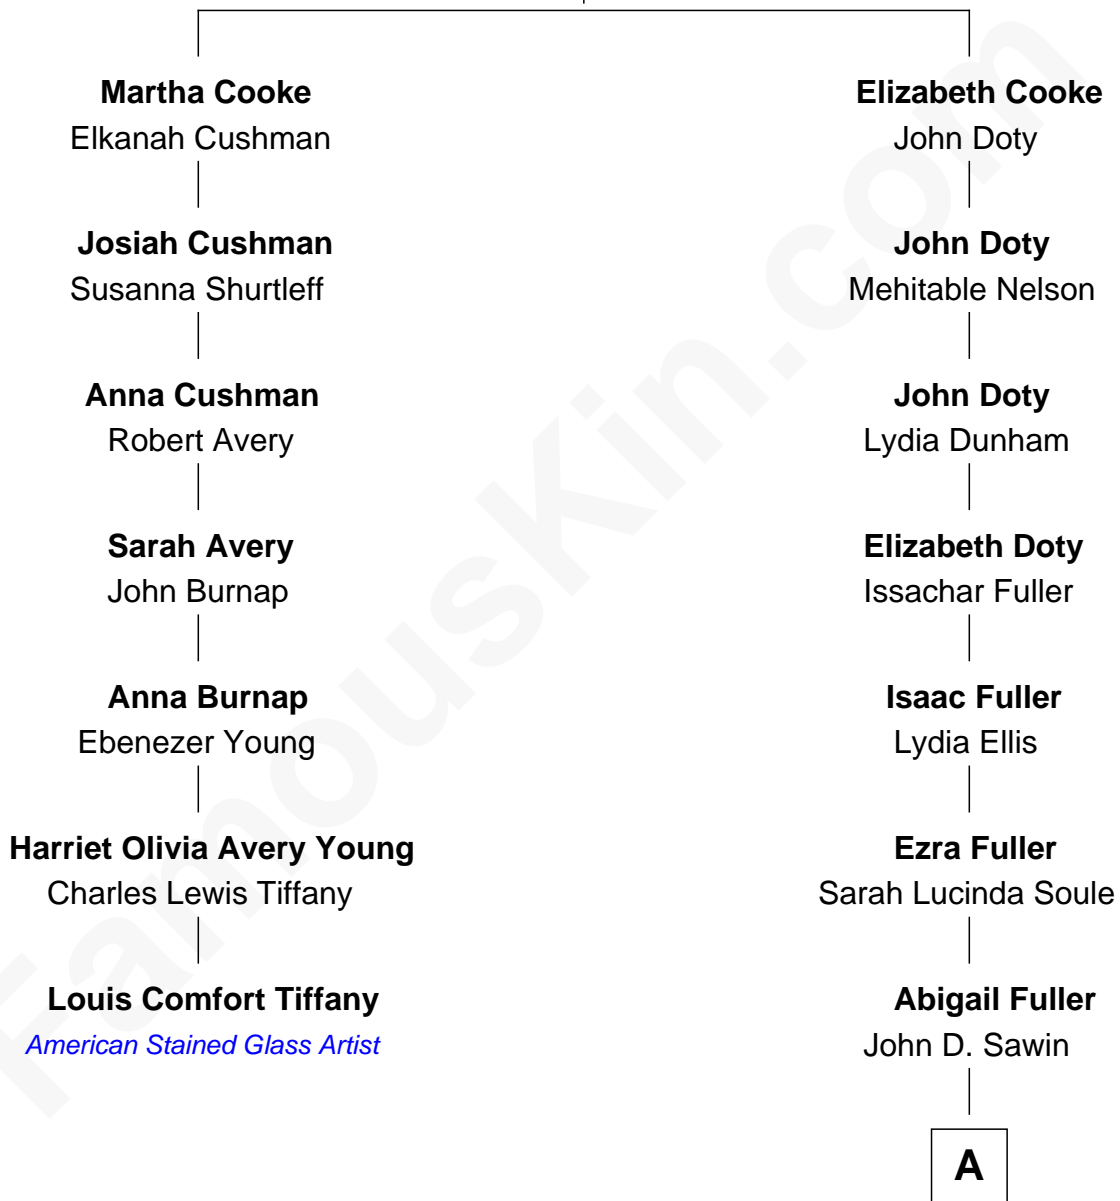

FamousKin.com Relationship Chart of

Louis Comfort Tiffany

American Stained Glass Artist

6th cousin 6 times removed of

Rob Cantor

Singer and Songwriter

Jacob Cooke
Damaris Hopkins

A

Prescott Dana Sawin

Maria Moore

Kenneth Collins Sawin

Florence Myrtle Thompson

Marion C. Sawin

Frederick Dumont Goodyear

Jacqueline Dumont Goodyear

Lawrence Conrad Hoff

Marion Catherine Hoff

Dr. David Mark Cantor

Rob Cantor

Singer and Songwriter